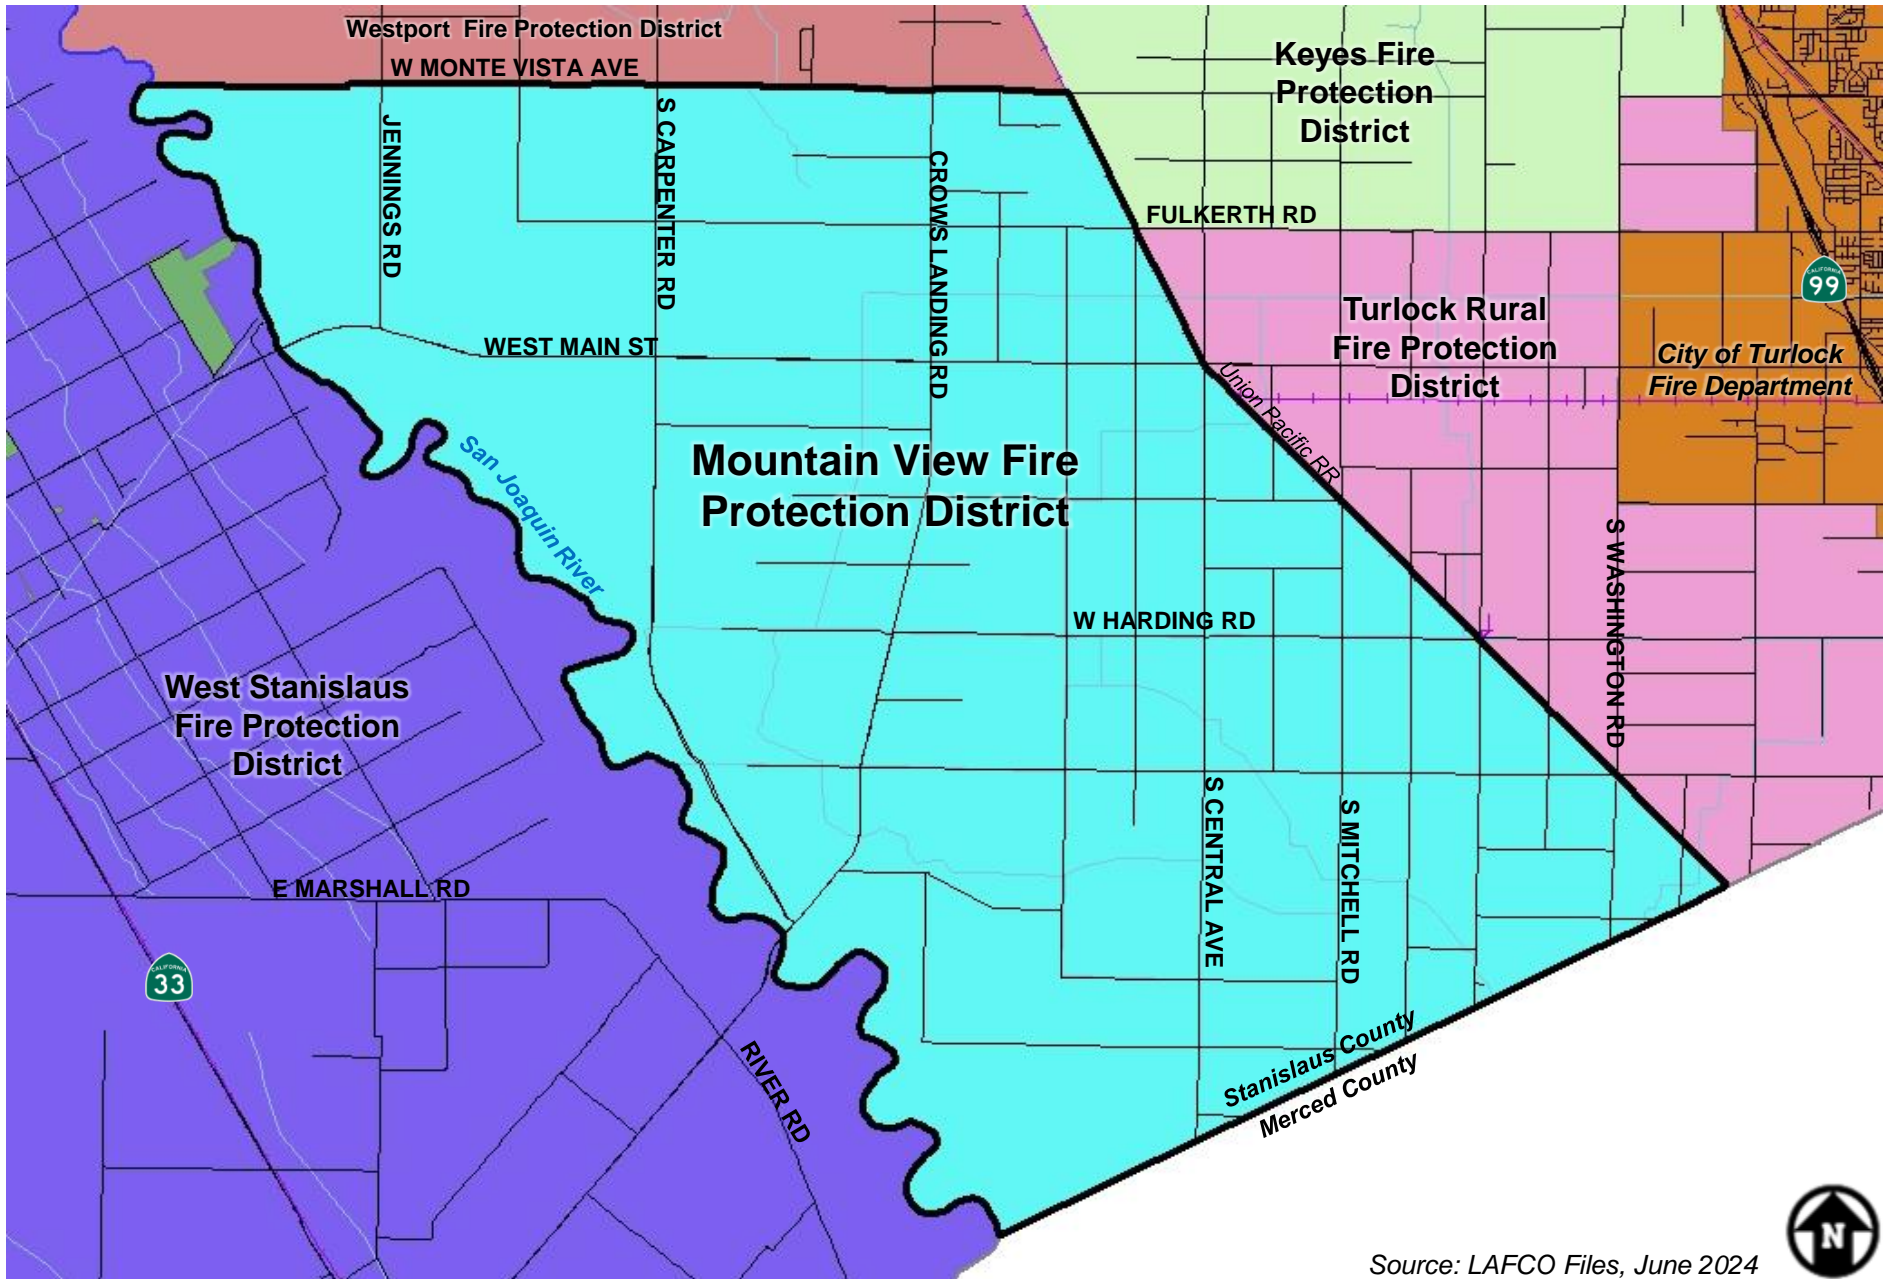

MOUNTAIN VIEW FIRE PROTECTION DISTRICT BOUNDARY AND SPHERE OF INFLUENCE

(Approximately 48.5 square miles or 31,026± acres)

Source: LAFCO Files, June 2024