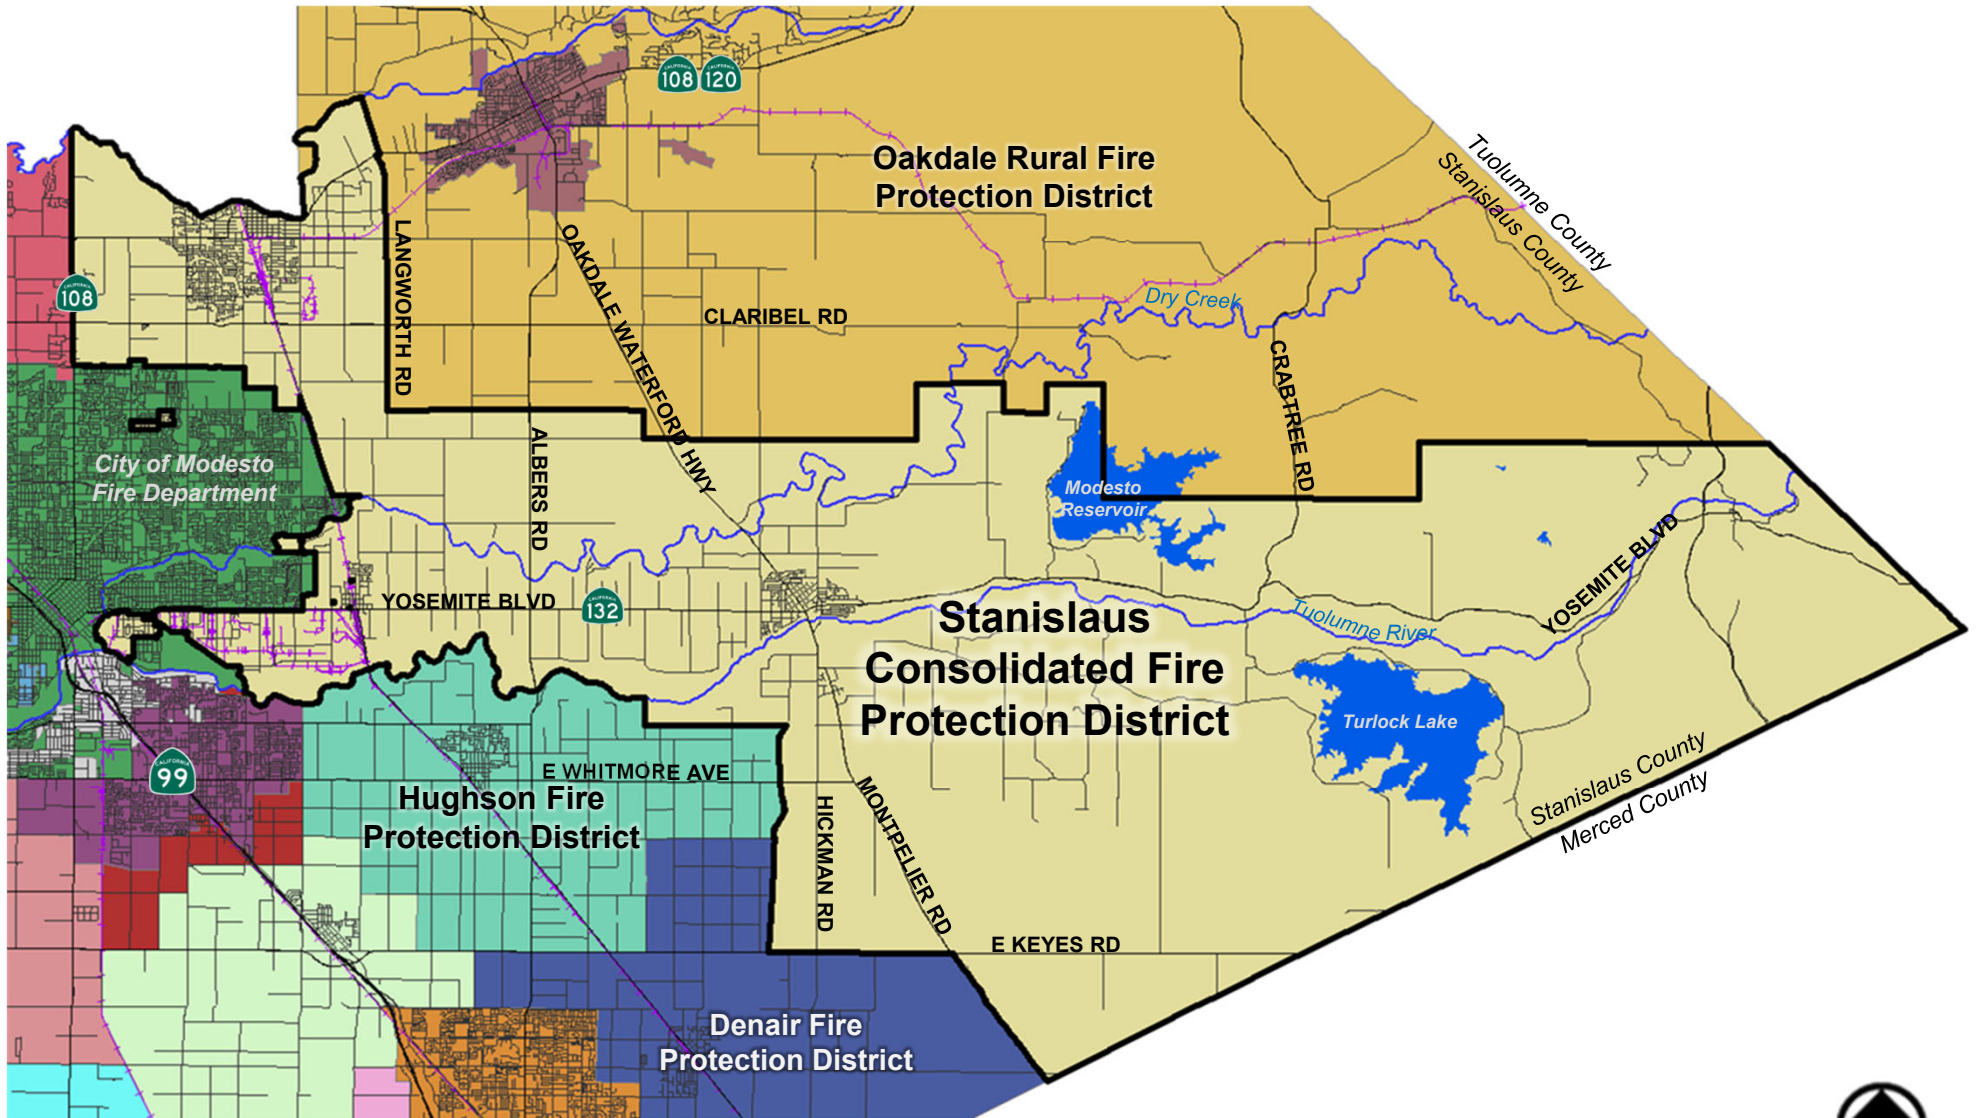

# STANISLAUS CONSOLIDATED FIRE PROTECTION DISTRICT BOUNDARY AND SPHERE OF INFLUENCE

(Approximately 216 square miles or 138,474± acres)

Source: LAFCO Files, May 2023