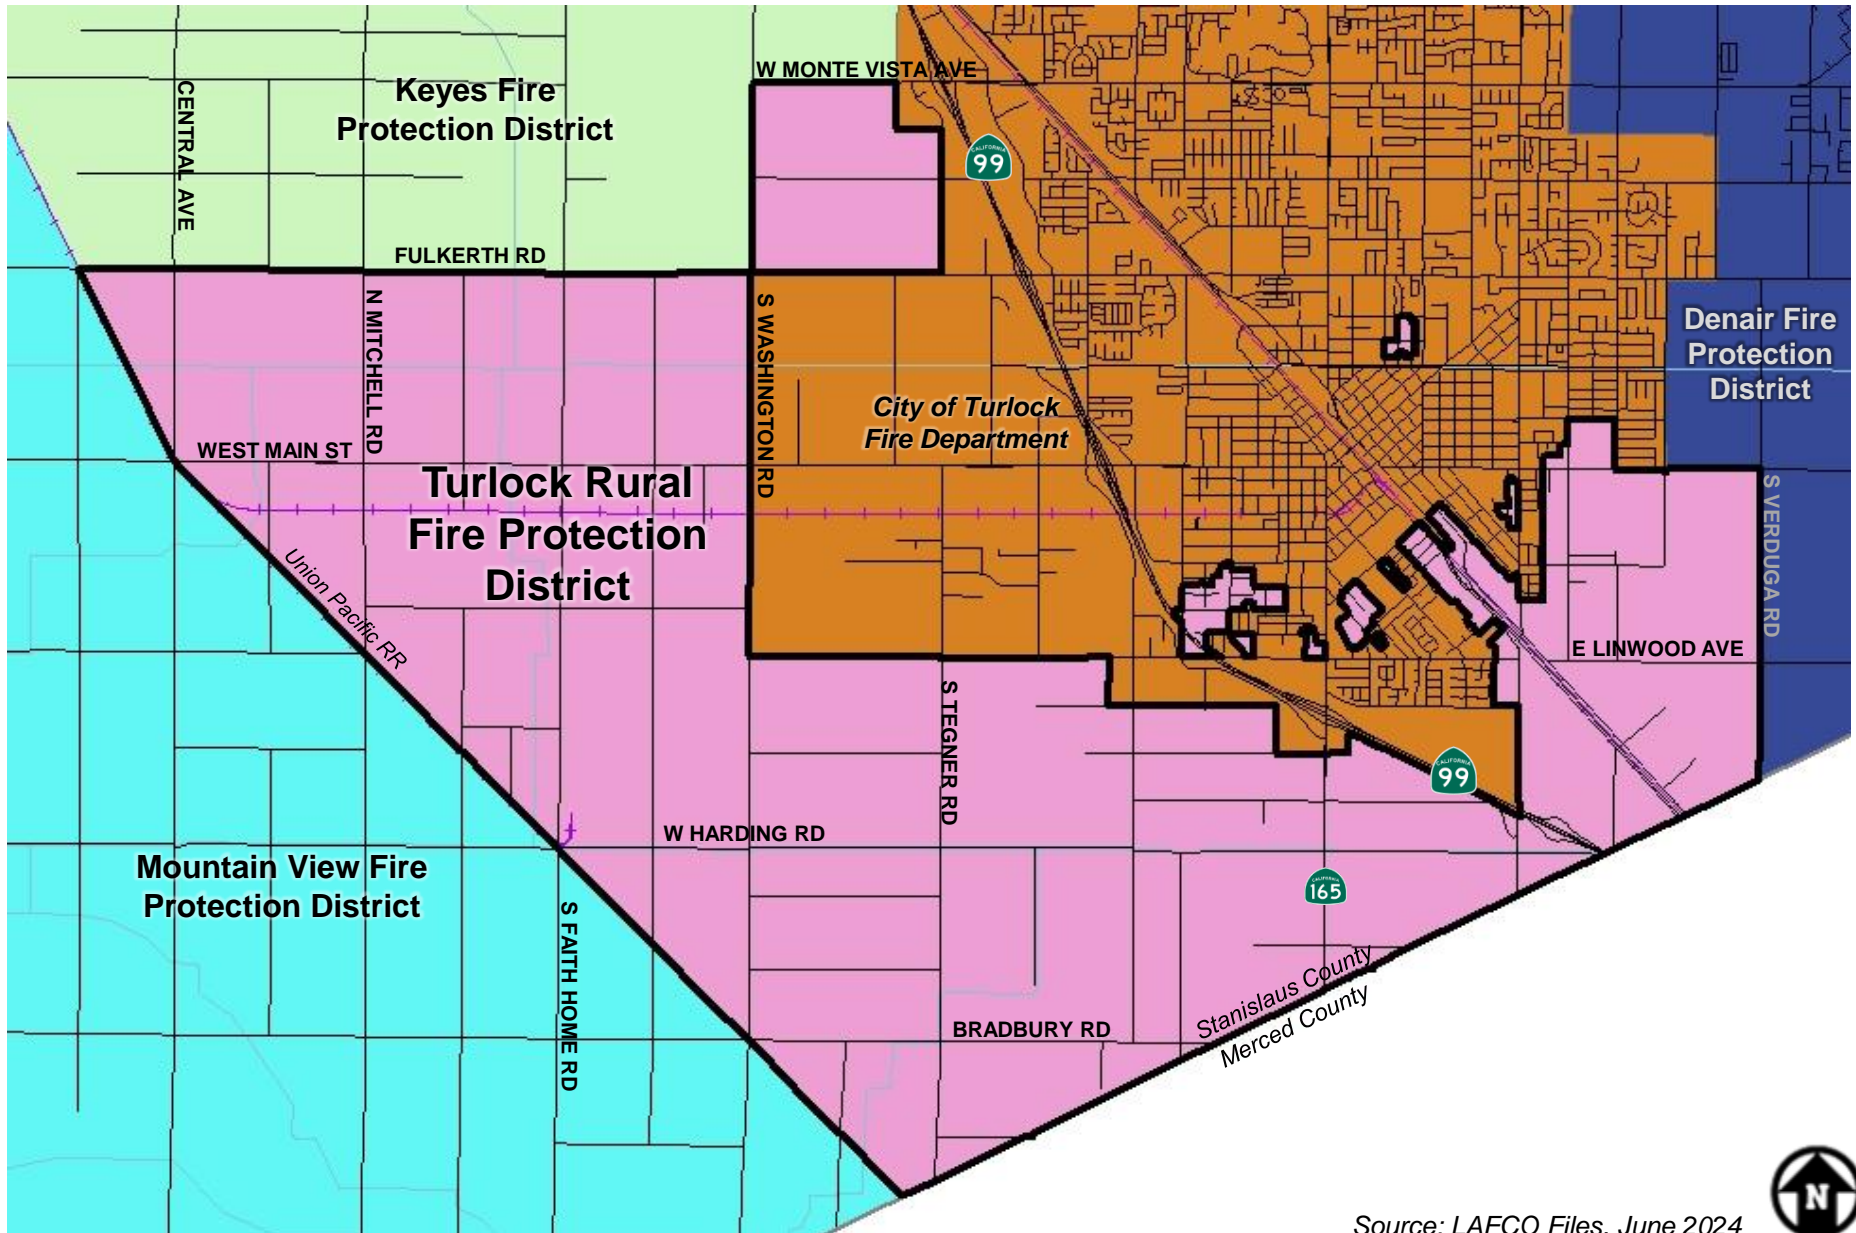

TURLOCK RURAL FIRE PROTECTION DISTRICT BOUNDARY AND SPHERE OF INFLUENCE

(Approximately 19.2 square miles or 12,265± acres)

Source: LAFCO Files, June 2024