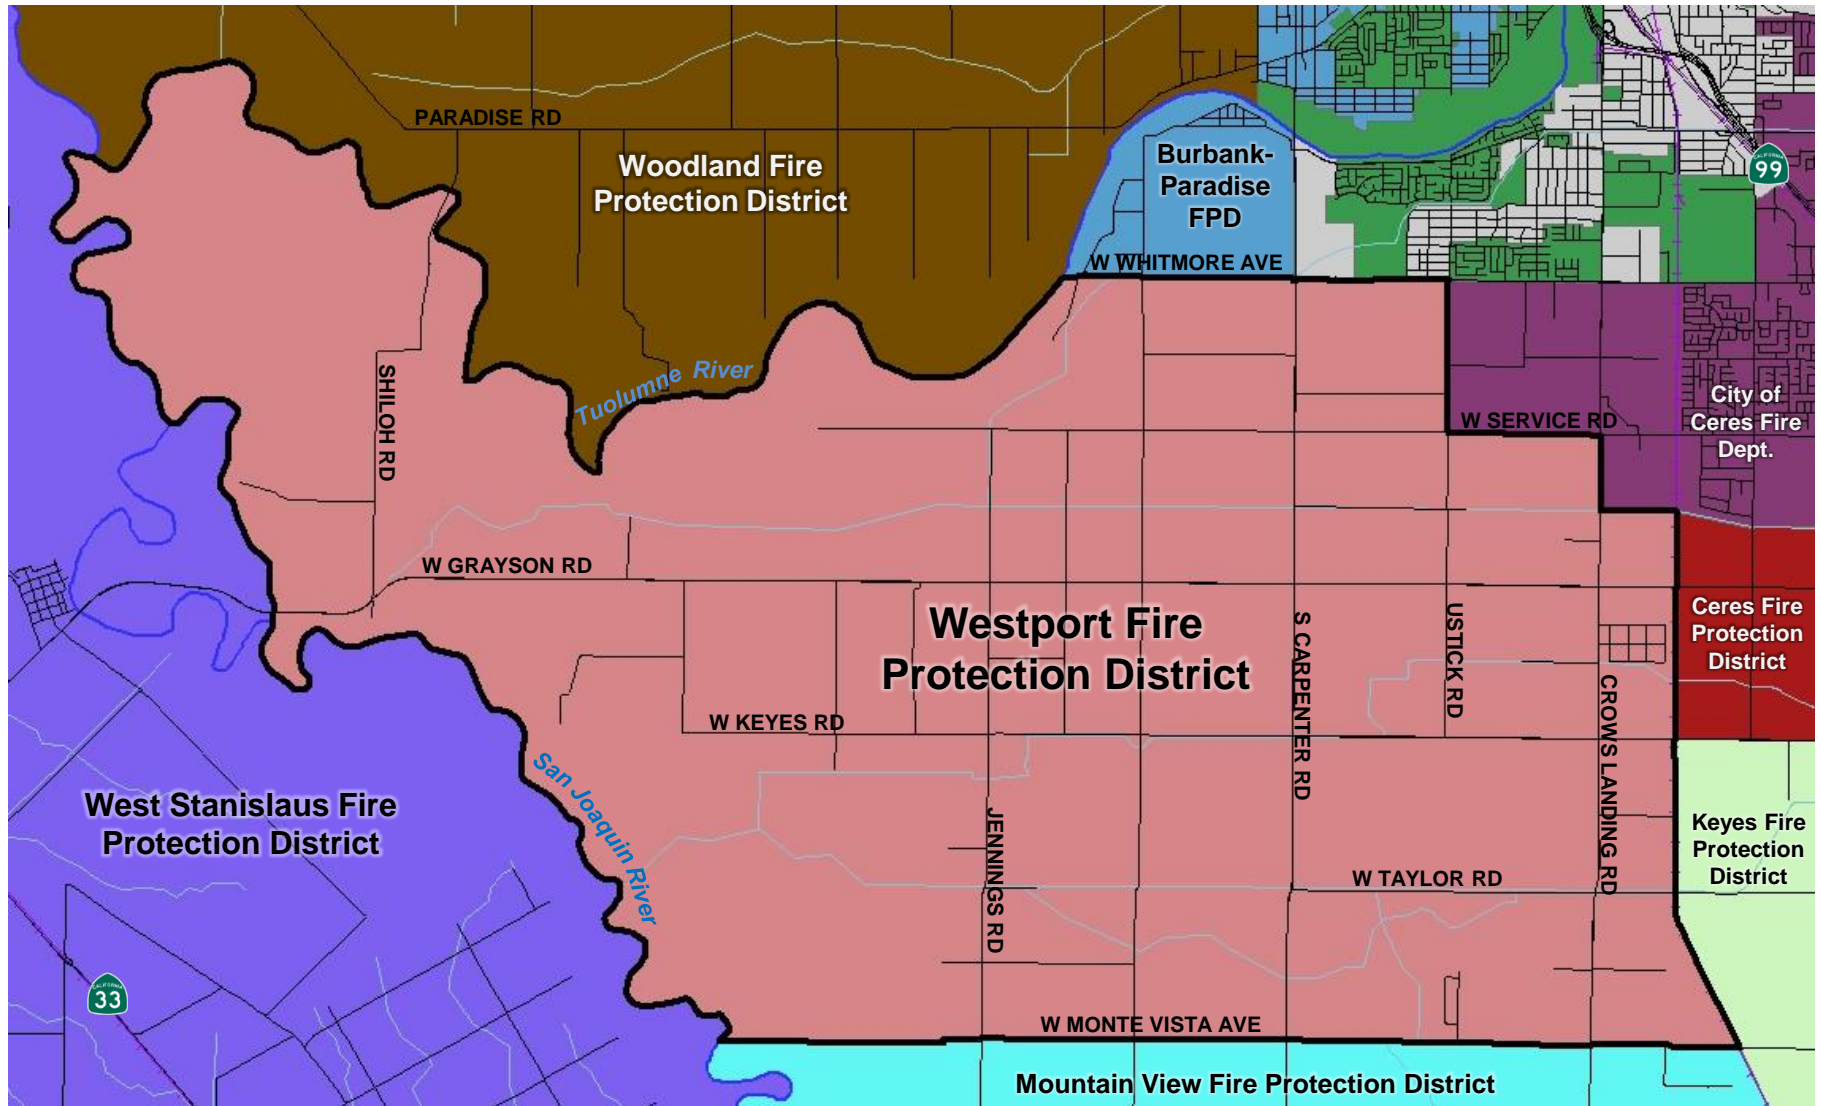

WESTPORT FIRE PROTECTION DISTRICT BOUNDARY AND SPHERE OF INFLUENCE

(Approximately 40.6 square miles or 25,975± acres)

Source: LAFCO Files, June 2024