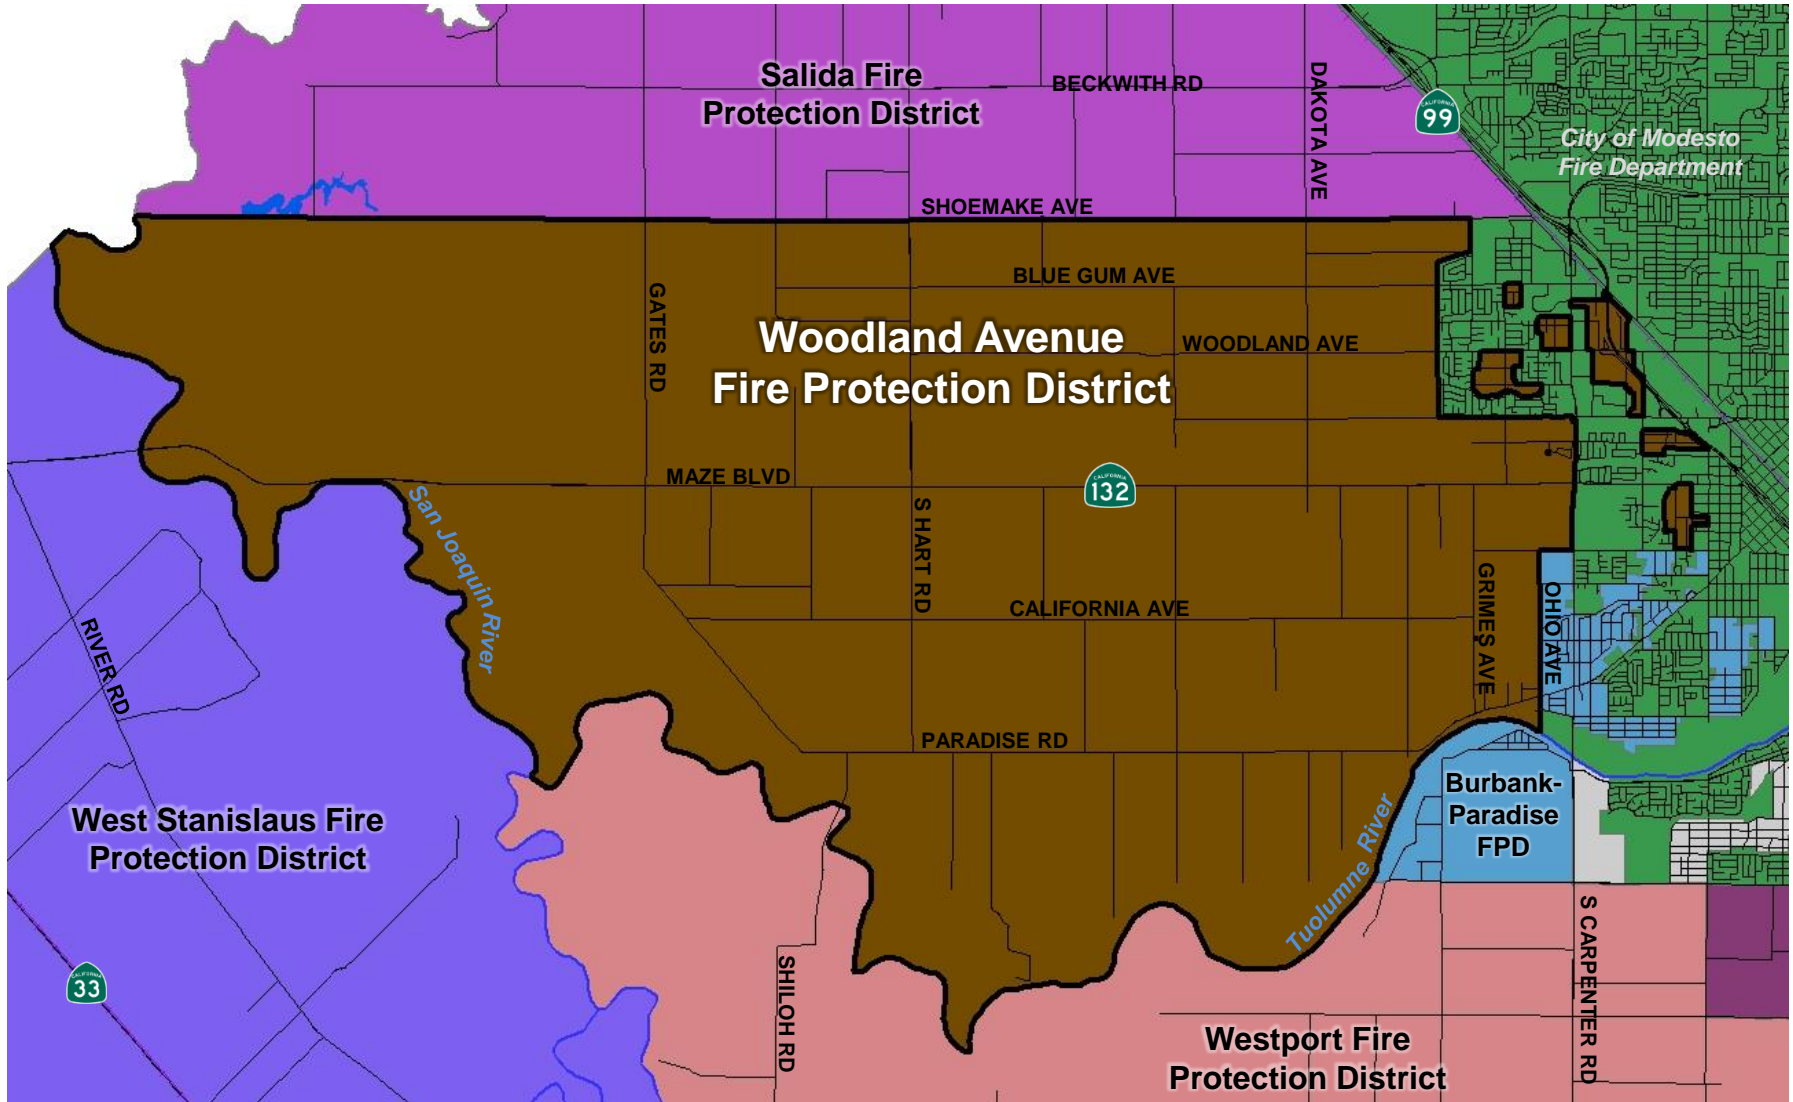

WOODLAND AVENUE FIRE PROTECTION DISTRICT BOUNDARY AND SPHERE OF INFLUENCE

(Approximately 44.6 square miles or 28,520± acres)

Source: LAFCO Files, June 2024