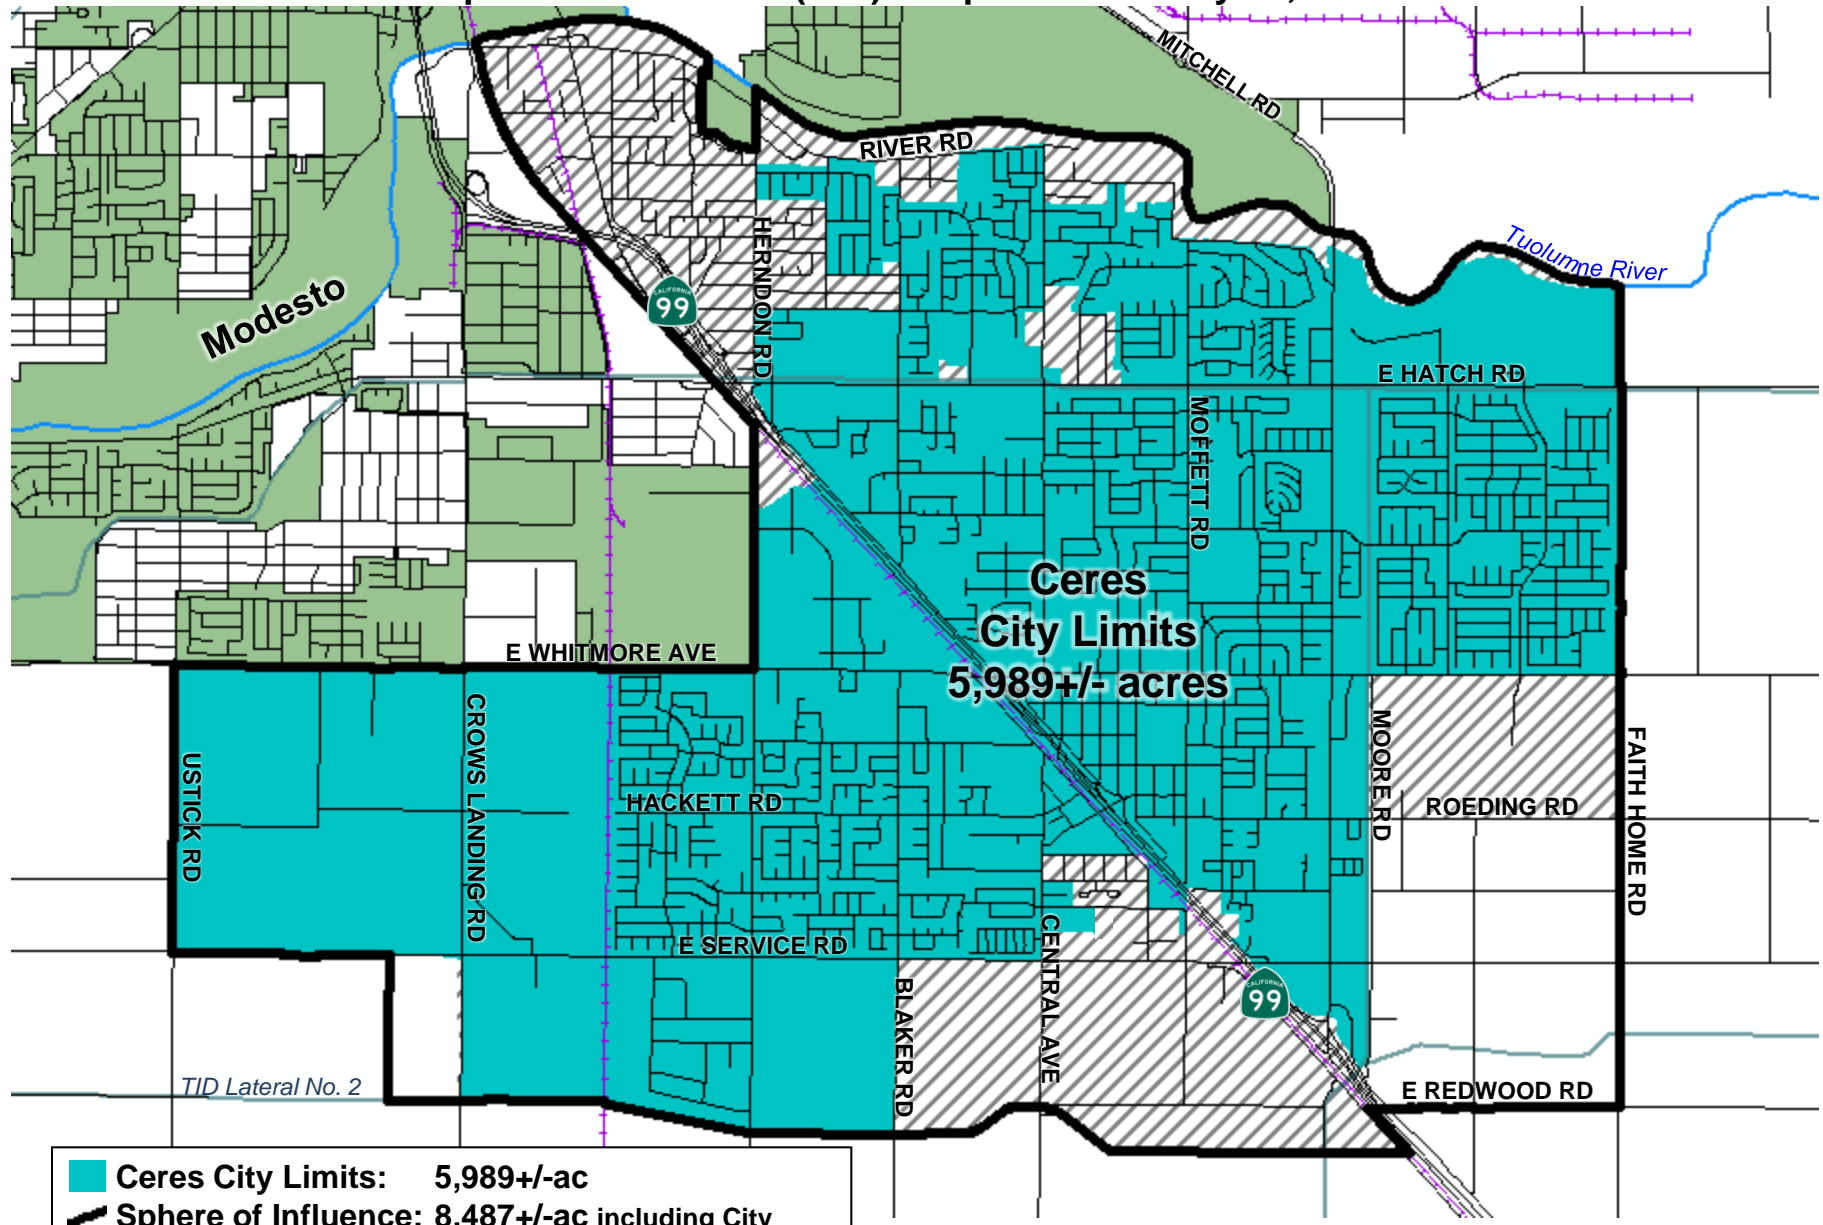

# Ceres

Sphere of Influence (SOI) Adopted: February 22, 2012

	<b>Ceres City Limits:</b> 5,989+/- ac
	<b>Sphere of Influence:</b> 8,487+/- ac including City (2,498+/- ac remaining outside City)
	<b>Primary Area:</b> 7,849+/- ac including City (1,860+/- ac remaining outside City)