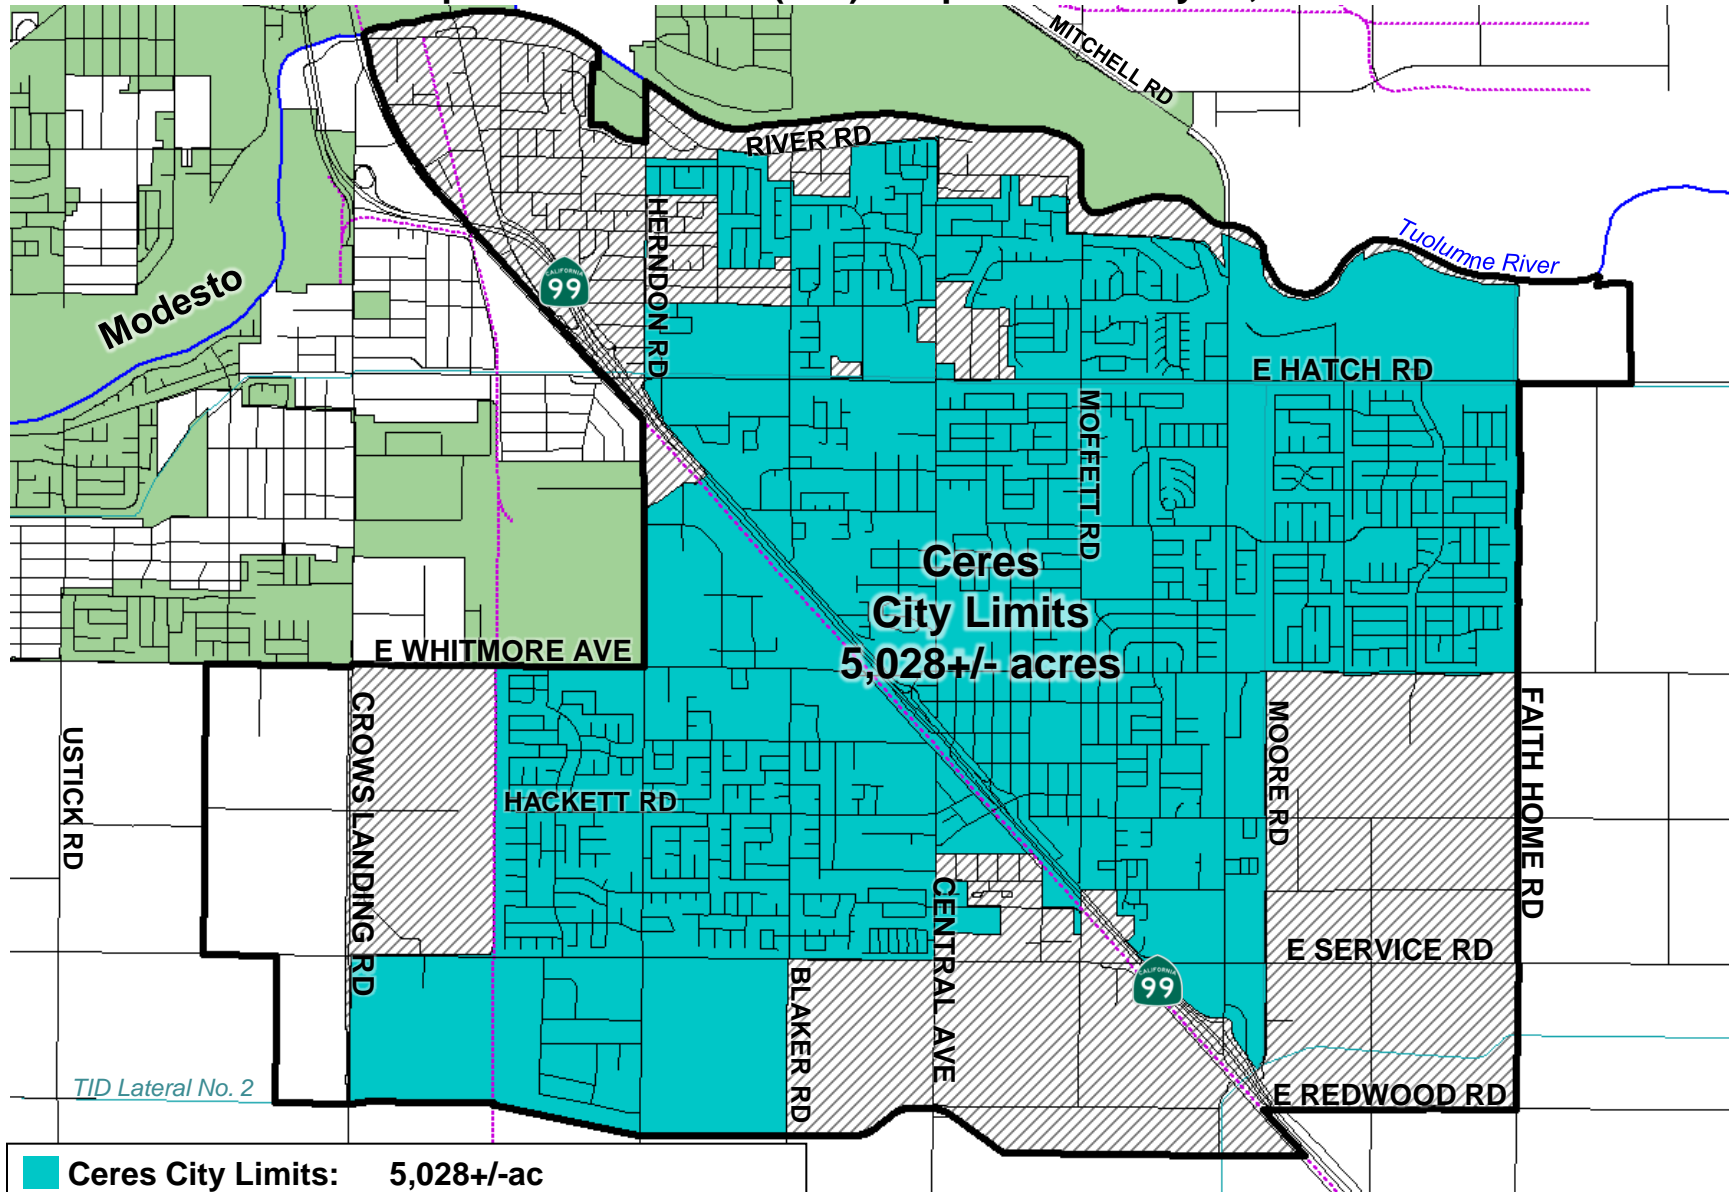

# Ceres

Sphere of Influence (SOI) Adopted: January 24, 2001

	<b>Ceres City Limits:</b> 5,028+/-ac
	<b>Sphere of Influence:</b> 8,247+/-ac including City (3,219+/-ac remaining outside City)
	<b>Primary Area:</b> 7,769+/-ac including City (2,741+/-ac remaining outside City)

Source: LAFCO Files, County GIS, Dec. 31, 2011