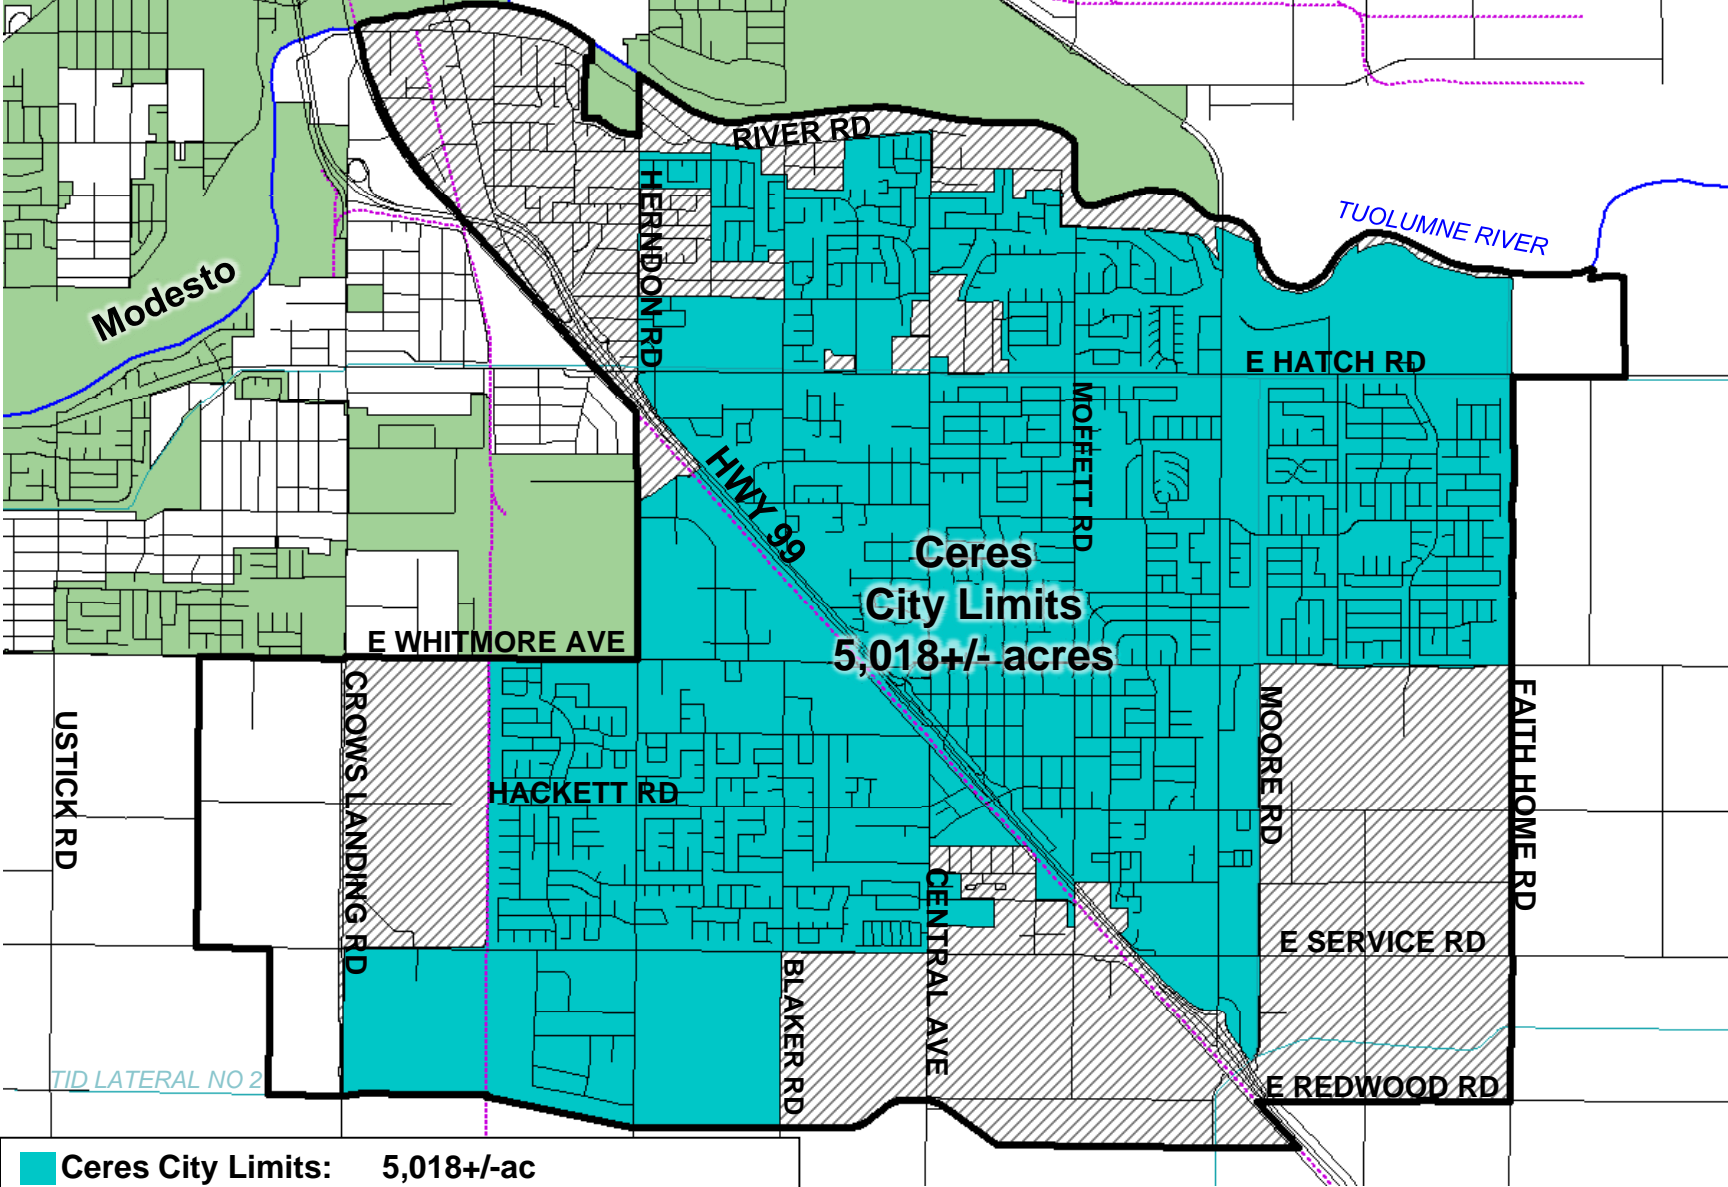

Ceres

Sphere of Influence (SOI) Adopted: January 24, 2001

	Ceres City Limits:	5,018+/-ac
	Sphere of Influence:	8,247+/-ac including City (3,229+/-ac remaining outside City)
	Primary Area:	7,769+/-ac including City (2,751+/-ac remaining outside City)

Source: LAFCO Files, County GIS, Dec. 31, 2009