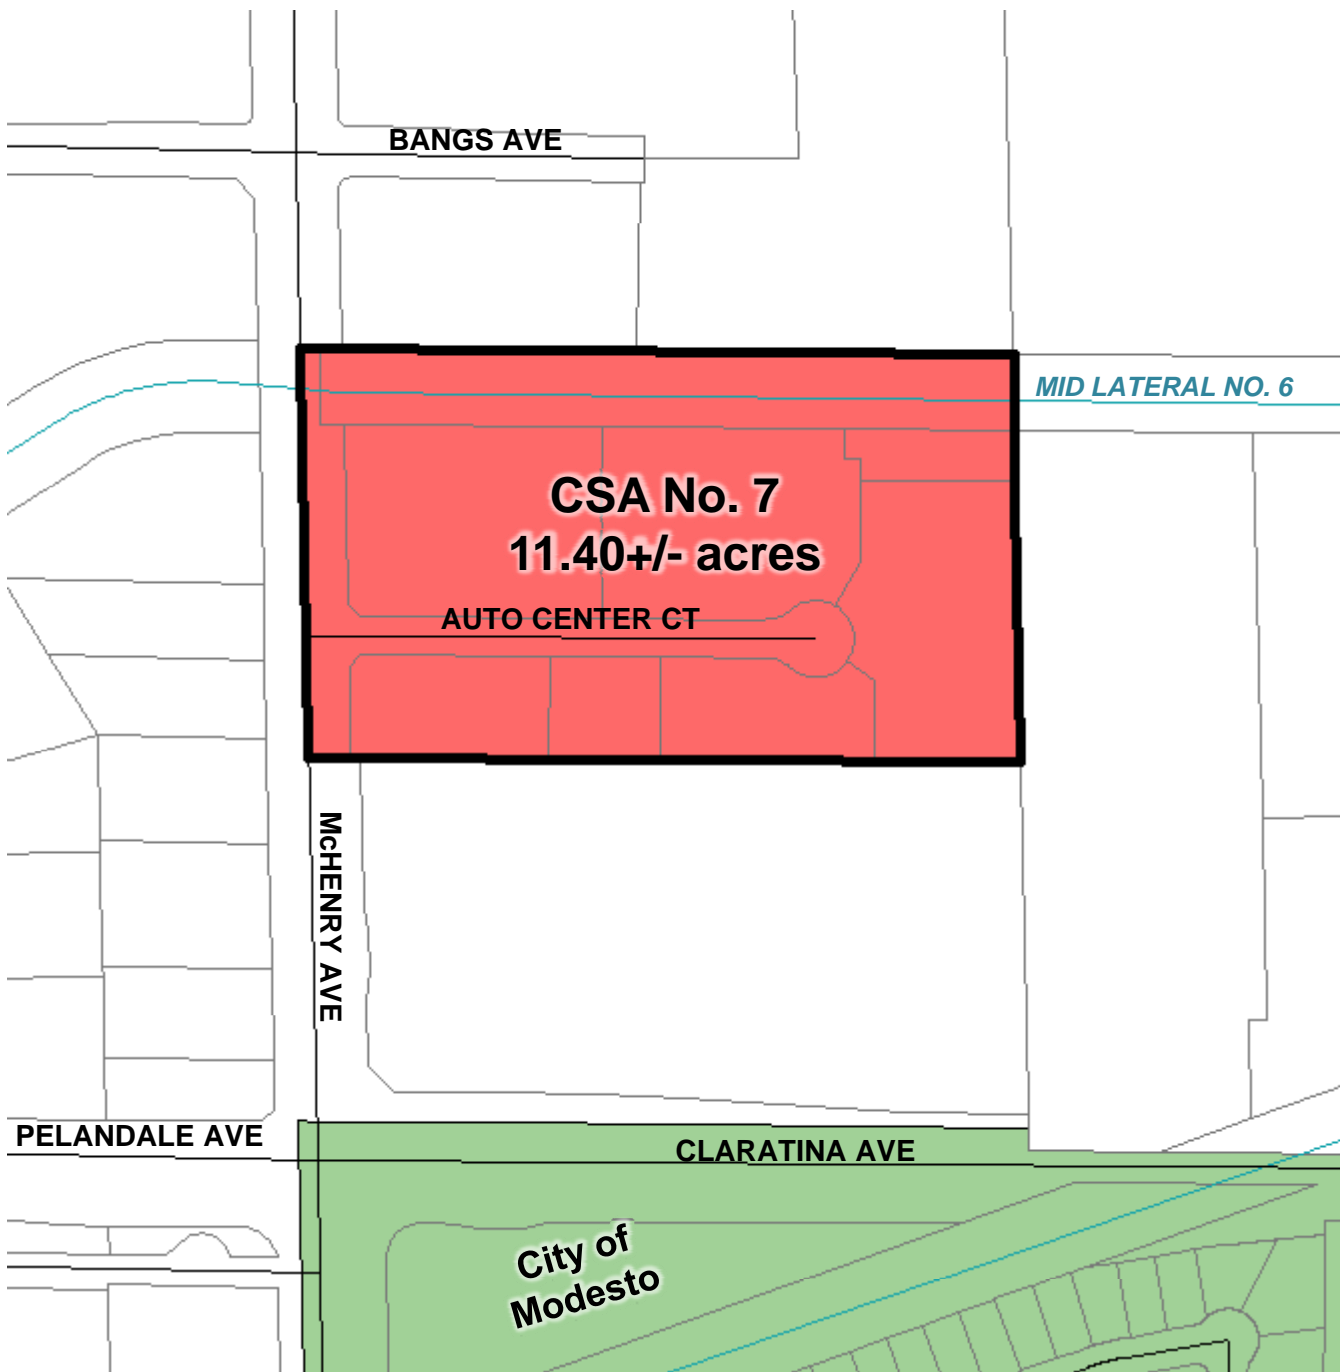

# County Service Area (CSA) No. 7 “Modesto Auto Center”

 = CSA No. 7 Boundary (11.40+/-ac)     = Sphere of Influence (coterminous)

Formation: July 12, 1990

Services Provided: Storm drainage

Source: LAFCO Files, County GIS, April 30, 2010