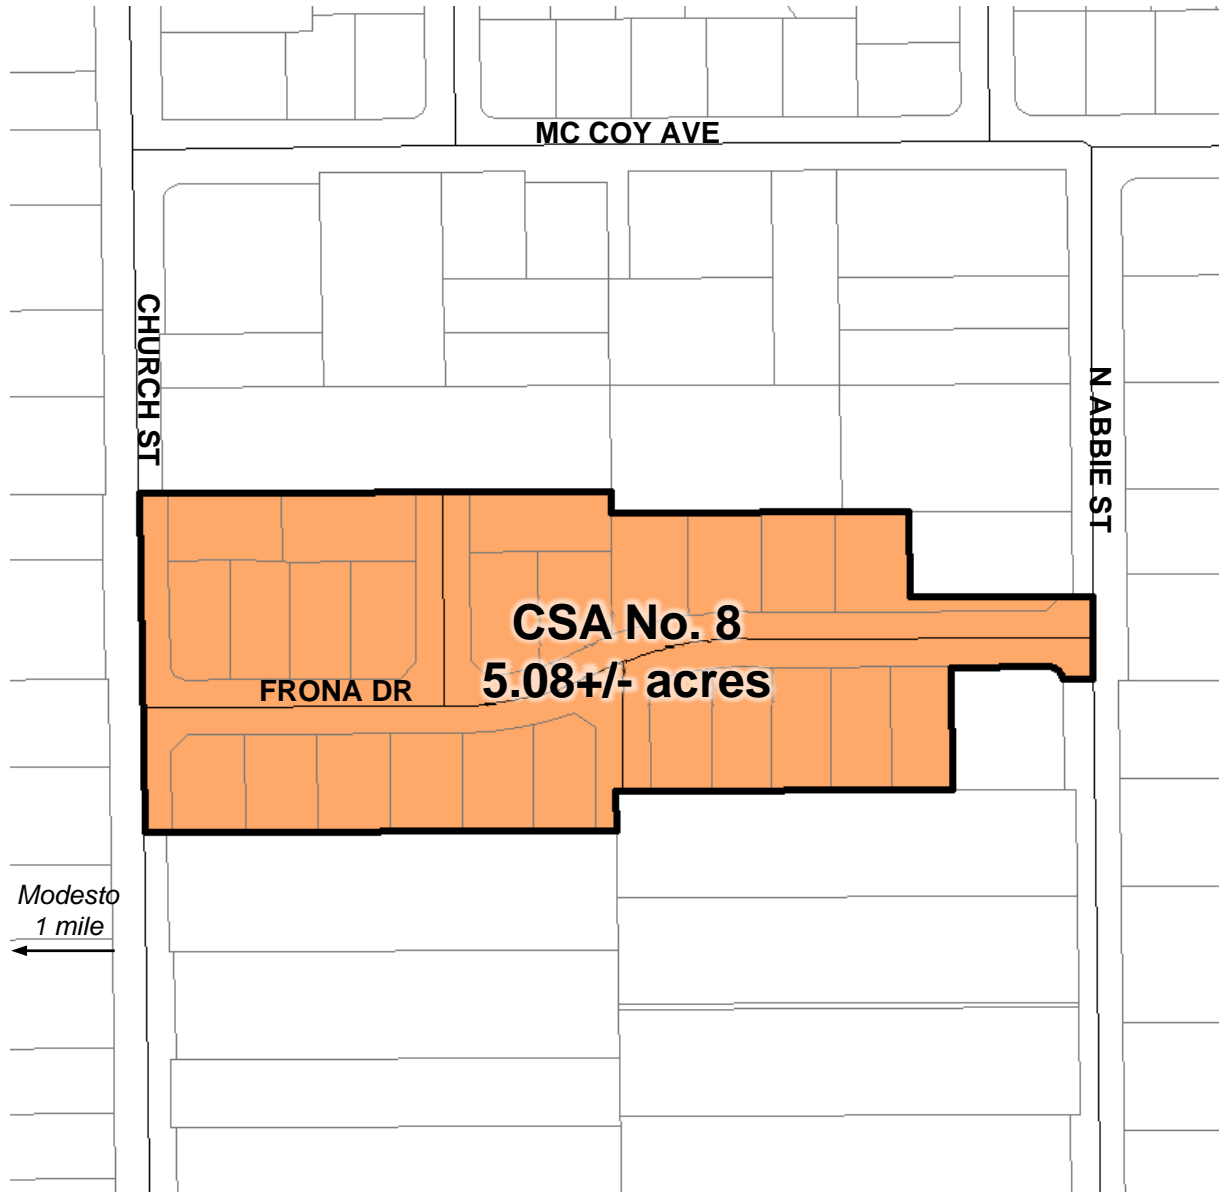

County Service Area (CSA) No. 8 "Honey Bee Estates"

 = CSA No. 8 Boundary (5.08+/-ac)

 = Sphere of Influence (coterminous)

Formation: October 12, 1990

Services Provided: Storm drainage

Source: LAFCO Files, County GIS, April 30, 2010