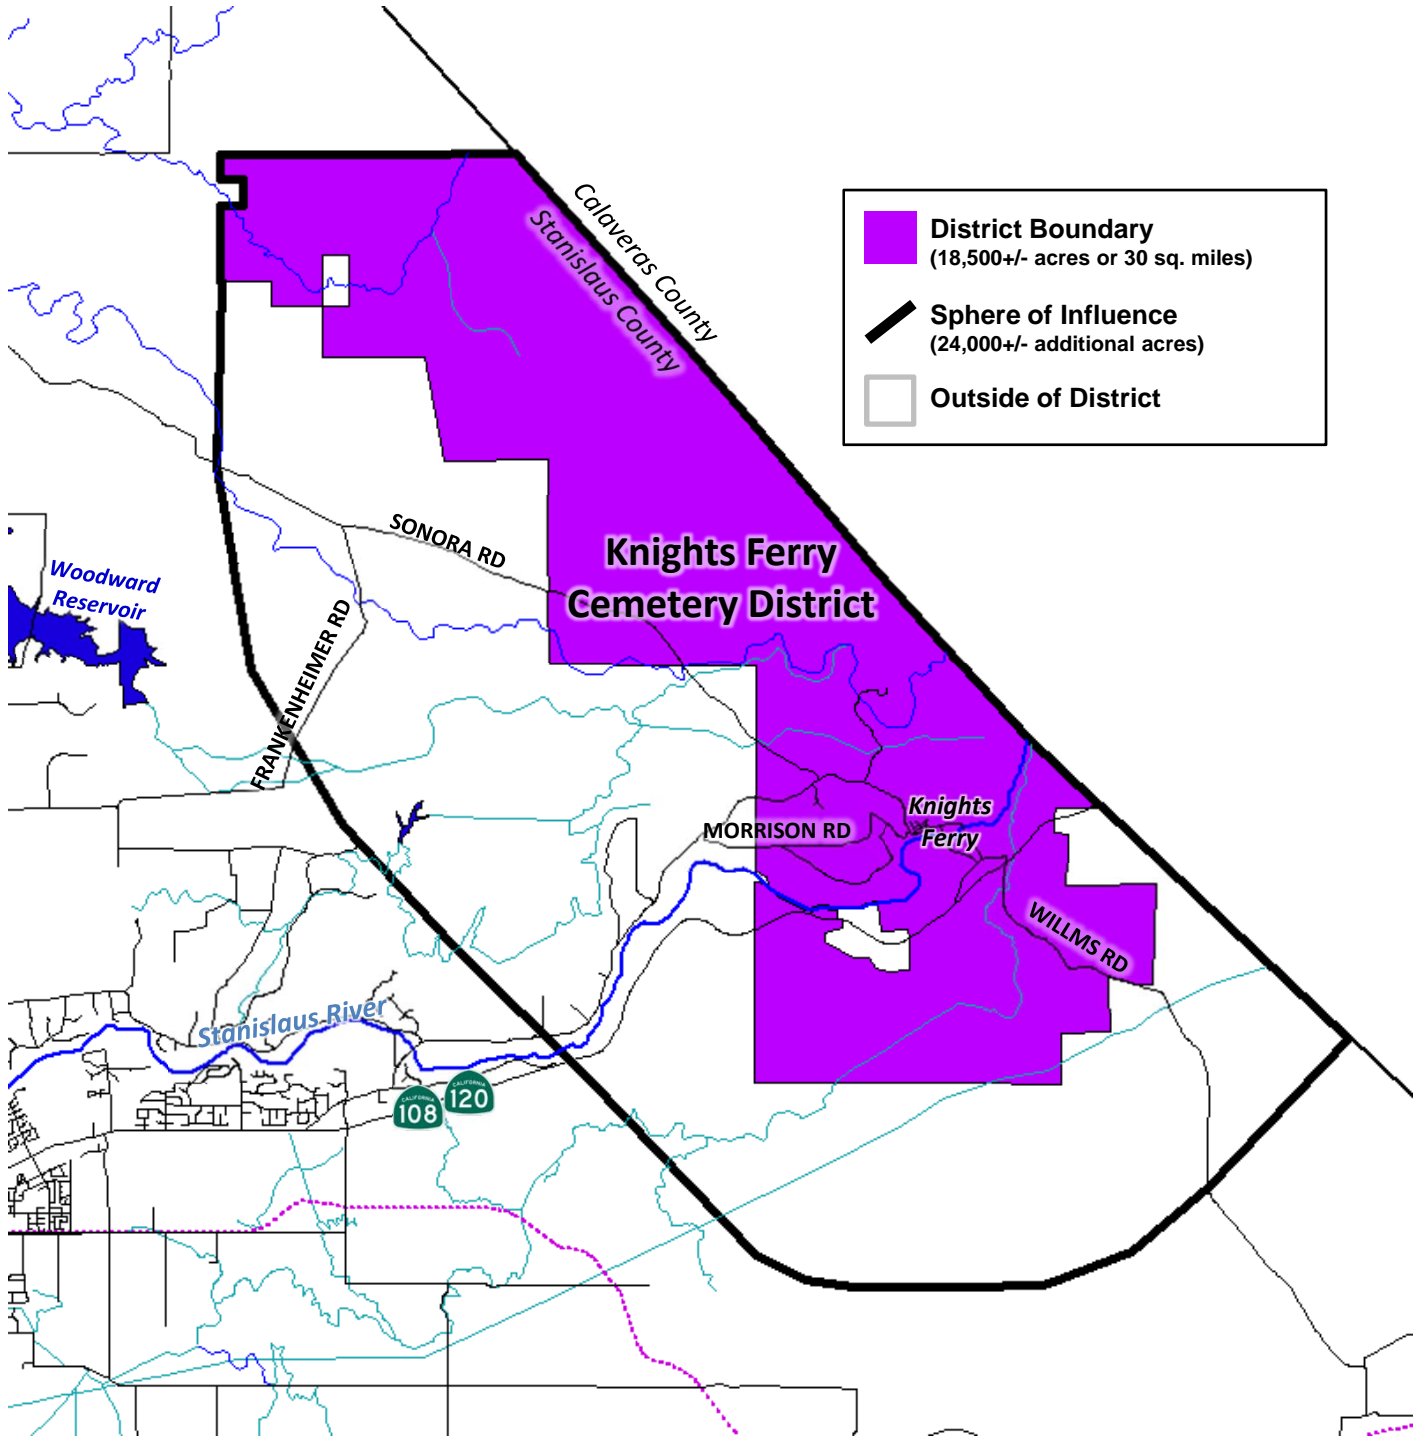

**Knights Ferry
Cemetery District**

**Patterson
Cemetery District**

**Hills Ferry
Cemetery District**

Stanislaus County
Merced County

HILLS FERRY CEMETERY DISTRICT BOUNDARY AND SPHERE OF INFLUENCE

KNIGHTS FERRY CEMETERY DISTRICT BOUNDARY AND SPHERE OF INFLUENCE

Source: LAFCO Files, County GIS, June 2014

PATTERSON CEMETERY DISTRICT BOUNDARY AND SPHERE OF INFLUENCE

	District Boundary (143,000+/- acres or 223 sq. miles)
	Sphere of Influence (7,000+/-acres additional area)
	Outside of District

Source: LAFCO Files, County GIS, June 2014