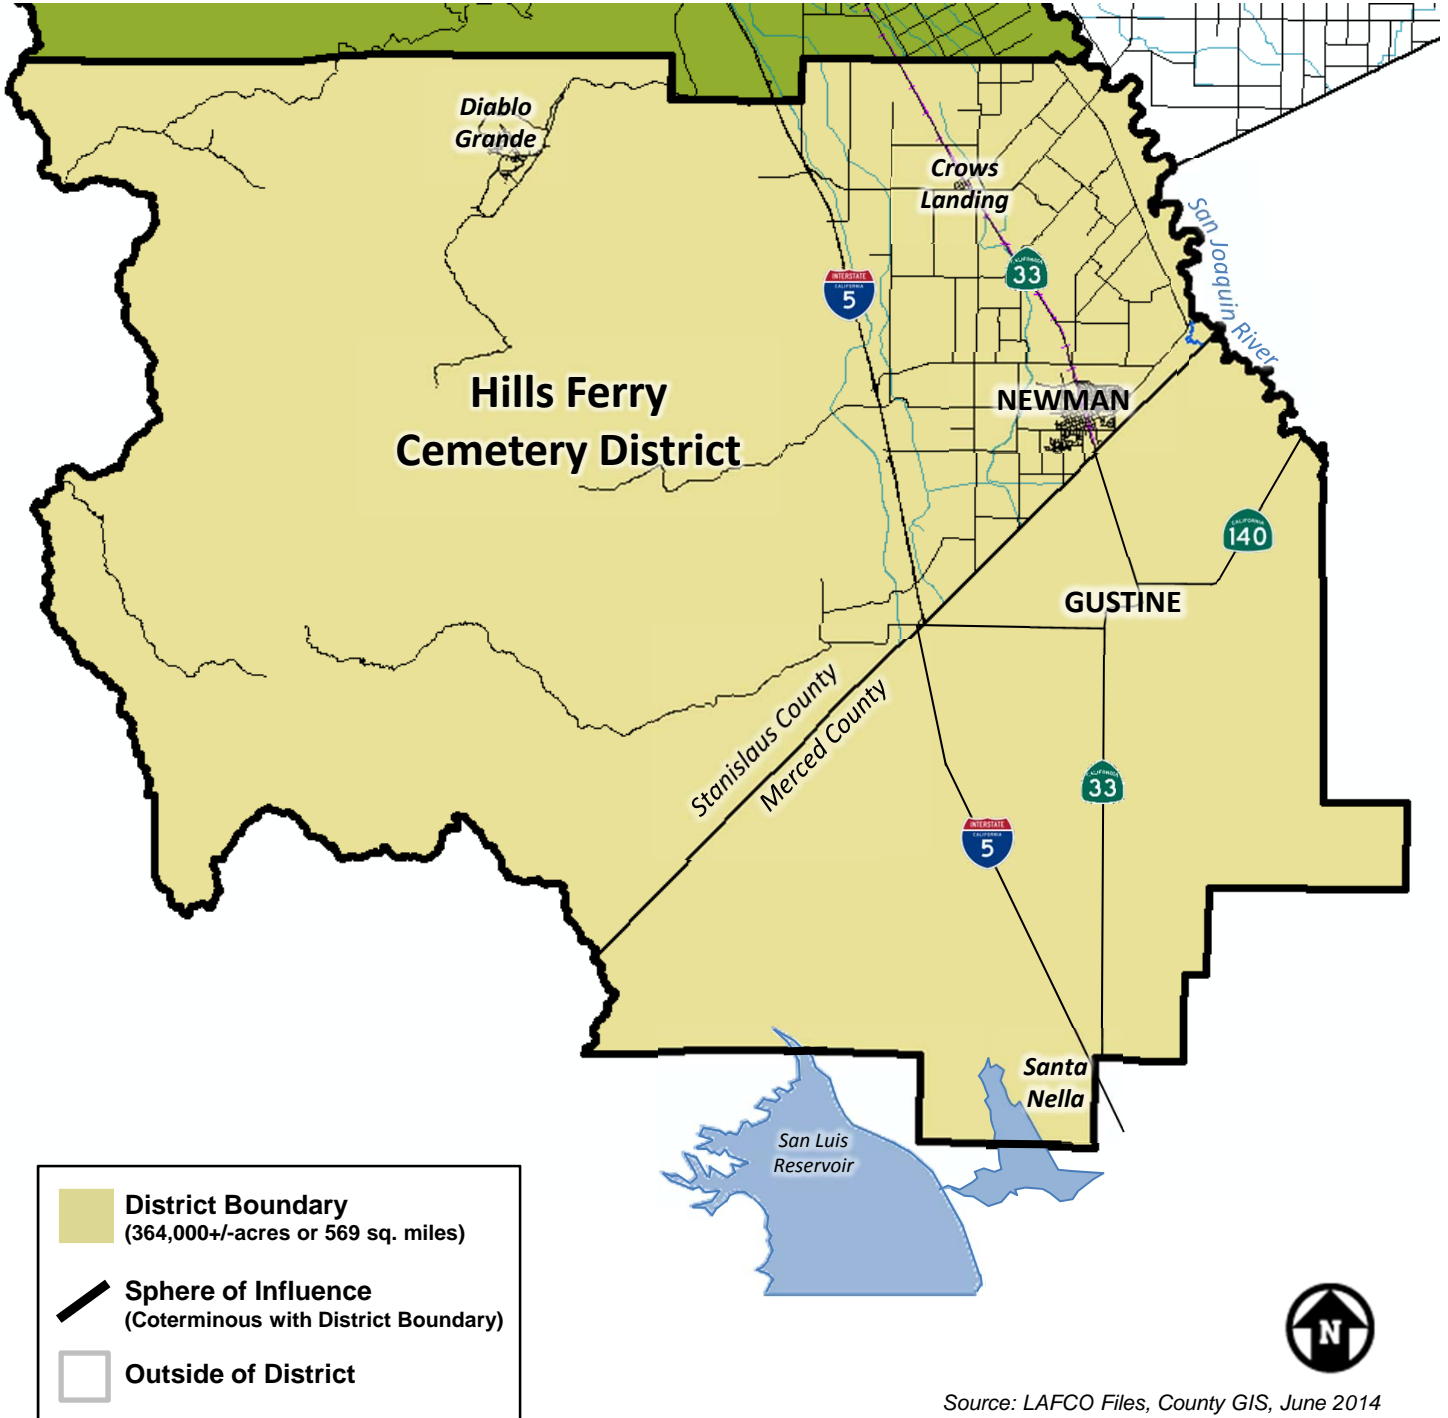

**Knights Ferry
Cemetery District**

**Patterson
Cemetery District**

**Hills Ferry
Cemetery District**

Stanislaus County
Merced County

HILLS FERRY CEMETERY DISTRICT BOUNDARY AND SPHERE OF INFLUENCE

KNIGHTS FERRY CEMETERY DISTRICT BOUNDARY AND SPHERE OF INFLUENCE

Source: LAFCO Files, County GIS, June 2014

PATTERSON CEMETERY DISTRICT BOUNDARY AND SPHERE OF INFLUENCE

	District Boundary (143,000+/- acres or 223 sq. miles)
	Sphere of Influence (7,000+/-acres additional area)
	Outside of District

Source: LAFCO Files, County GIS, June 2014