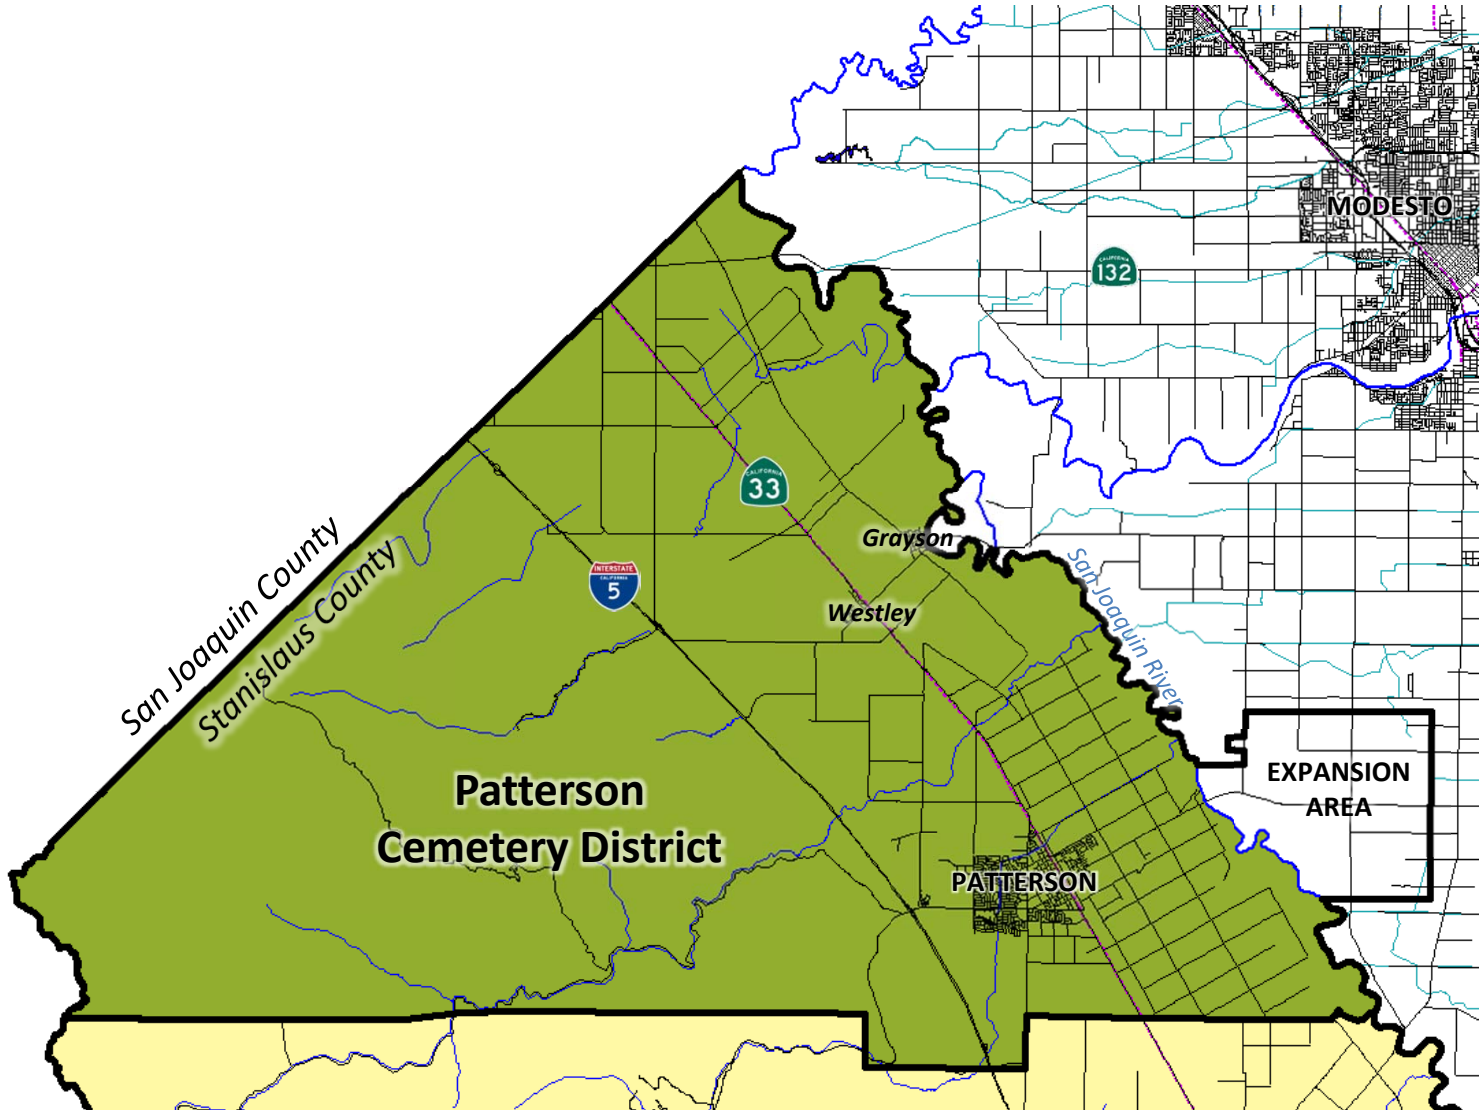

**Knights Ferry
Cemetery District**

**Patterson
Cemetery District**

**Hills Ferry
Cemetery District**

Stanislaus County
Merced County

HILLS FERRY CEMETERY DISTRICT BOUNDARY AND SPHERE OF INFLUENCE

KNIGHTS FERRY CEMETERY DISTRICT BOUNDARY AND SPHERE OF INFLUENCE

Source: LAFCO Files, County GIS, June 2014

PATTERSON CEMETERY DISTRICT BOUNDARY AND SPHERE OF INFLUENCE

	District Boundary (143,000+/- acres or 223 sq. miles)
	Sphere of Influence (7,000+/-acres additional area)
	Outside of District

Source: LAFCO Files, County GIS, June 2014