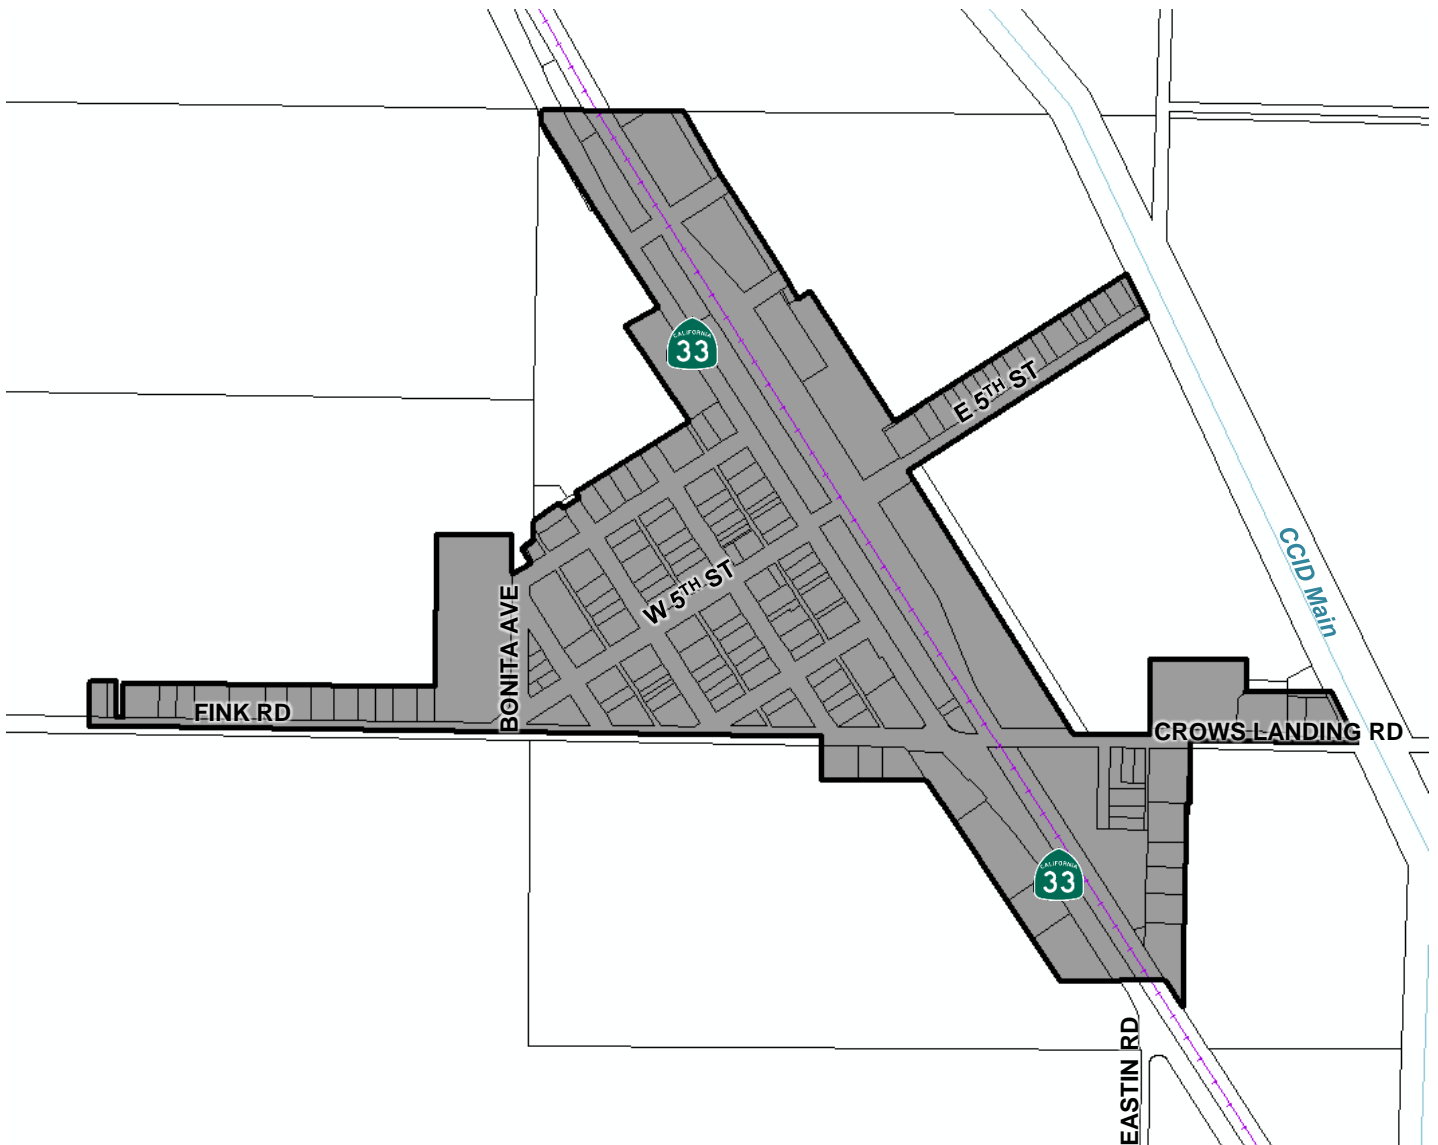

Crows Landing Community Services District Boundary & Sphere of Influence

■ District Boundary
(124 +/- acres)

▬ District Sphere of Influence
(124 +/- acres)

Source: LAFCO files, August 2014