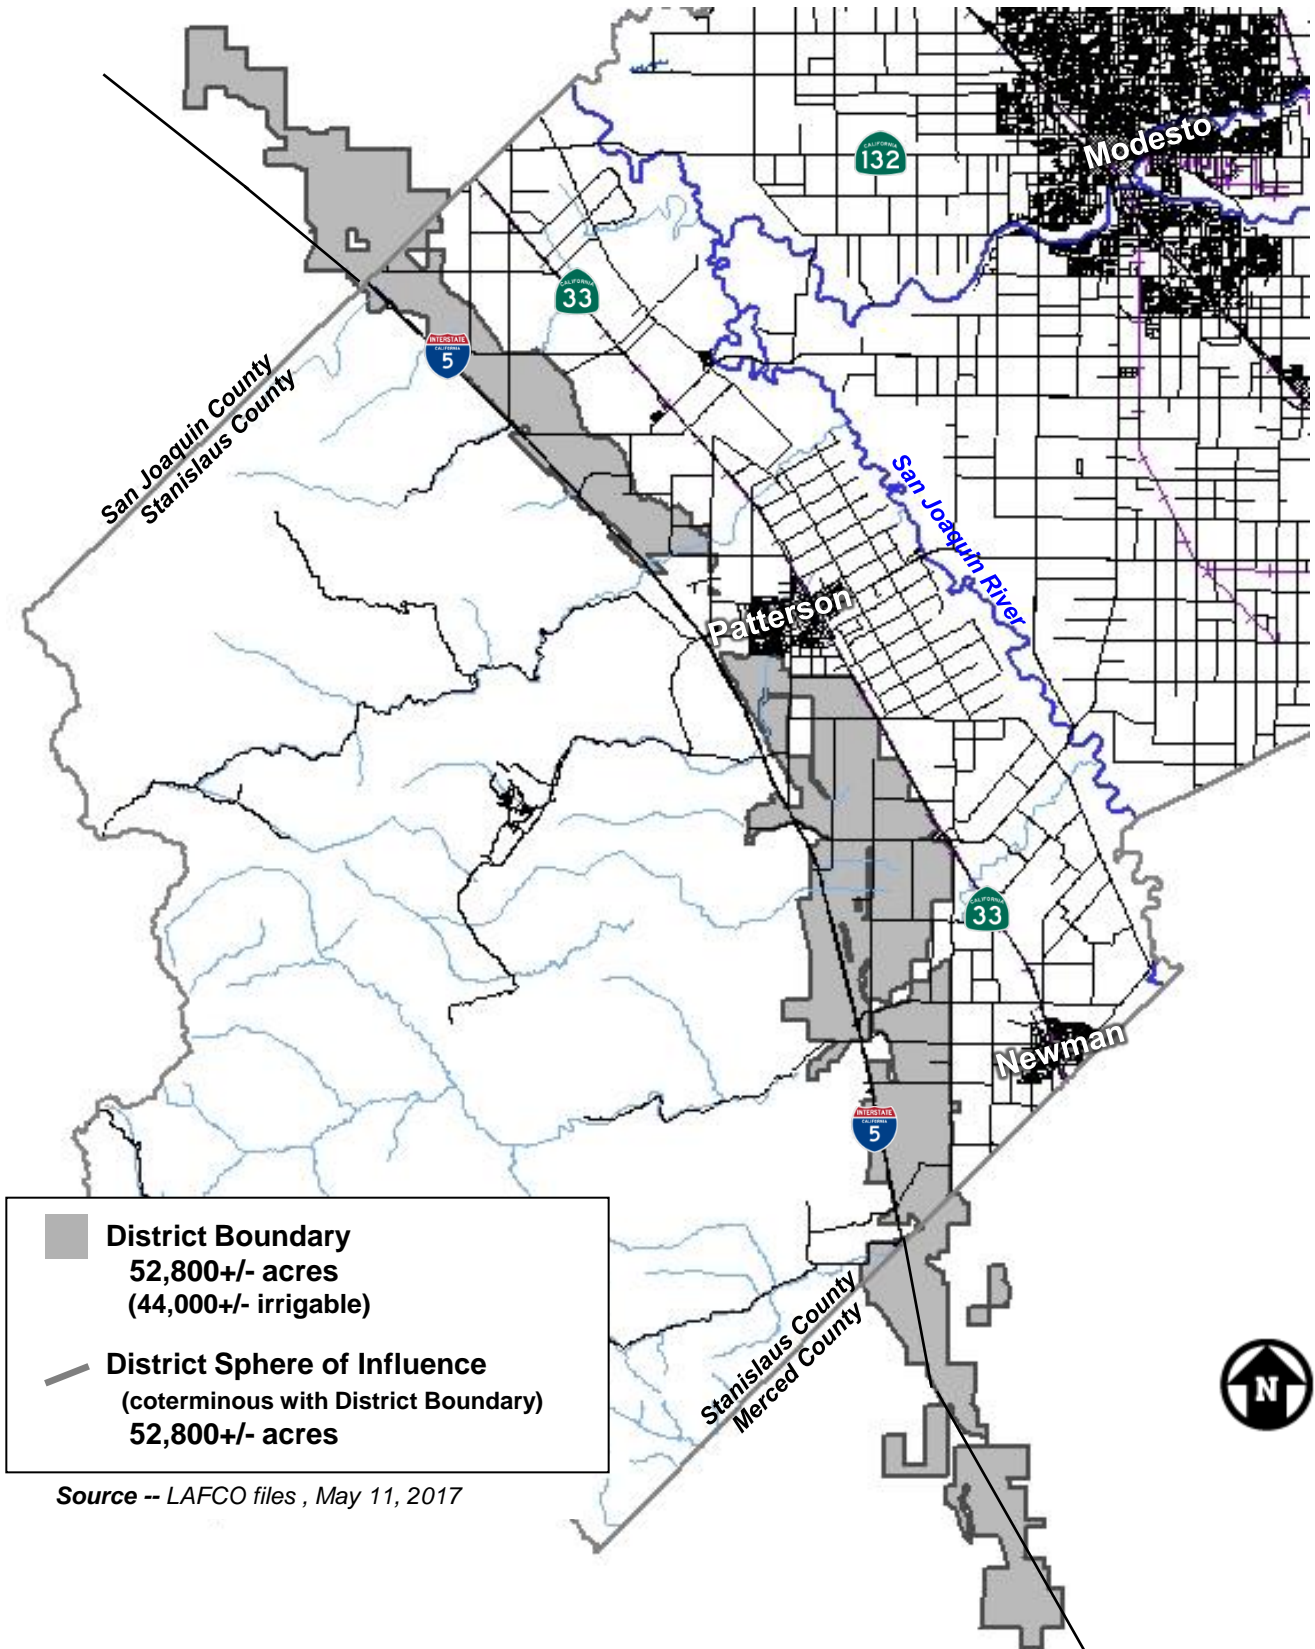

Del Puerto Water District Boundary & Sphere of Influence

Source -- LAFCO files , May 11, 2017