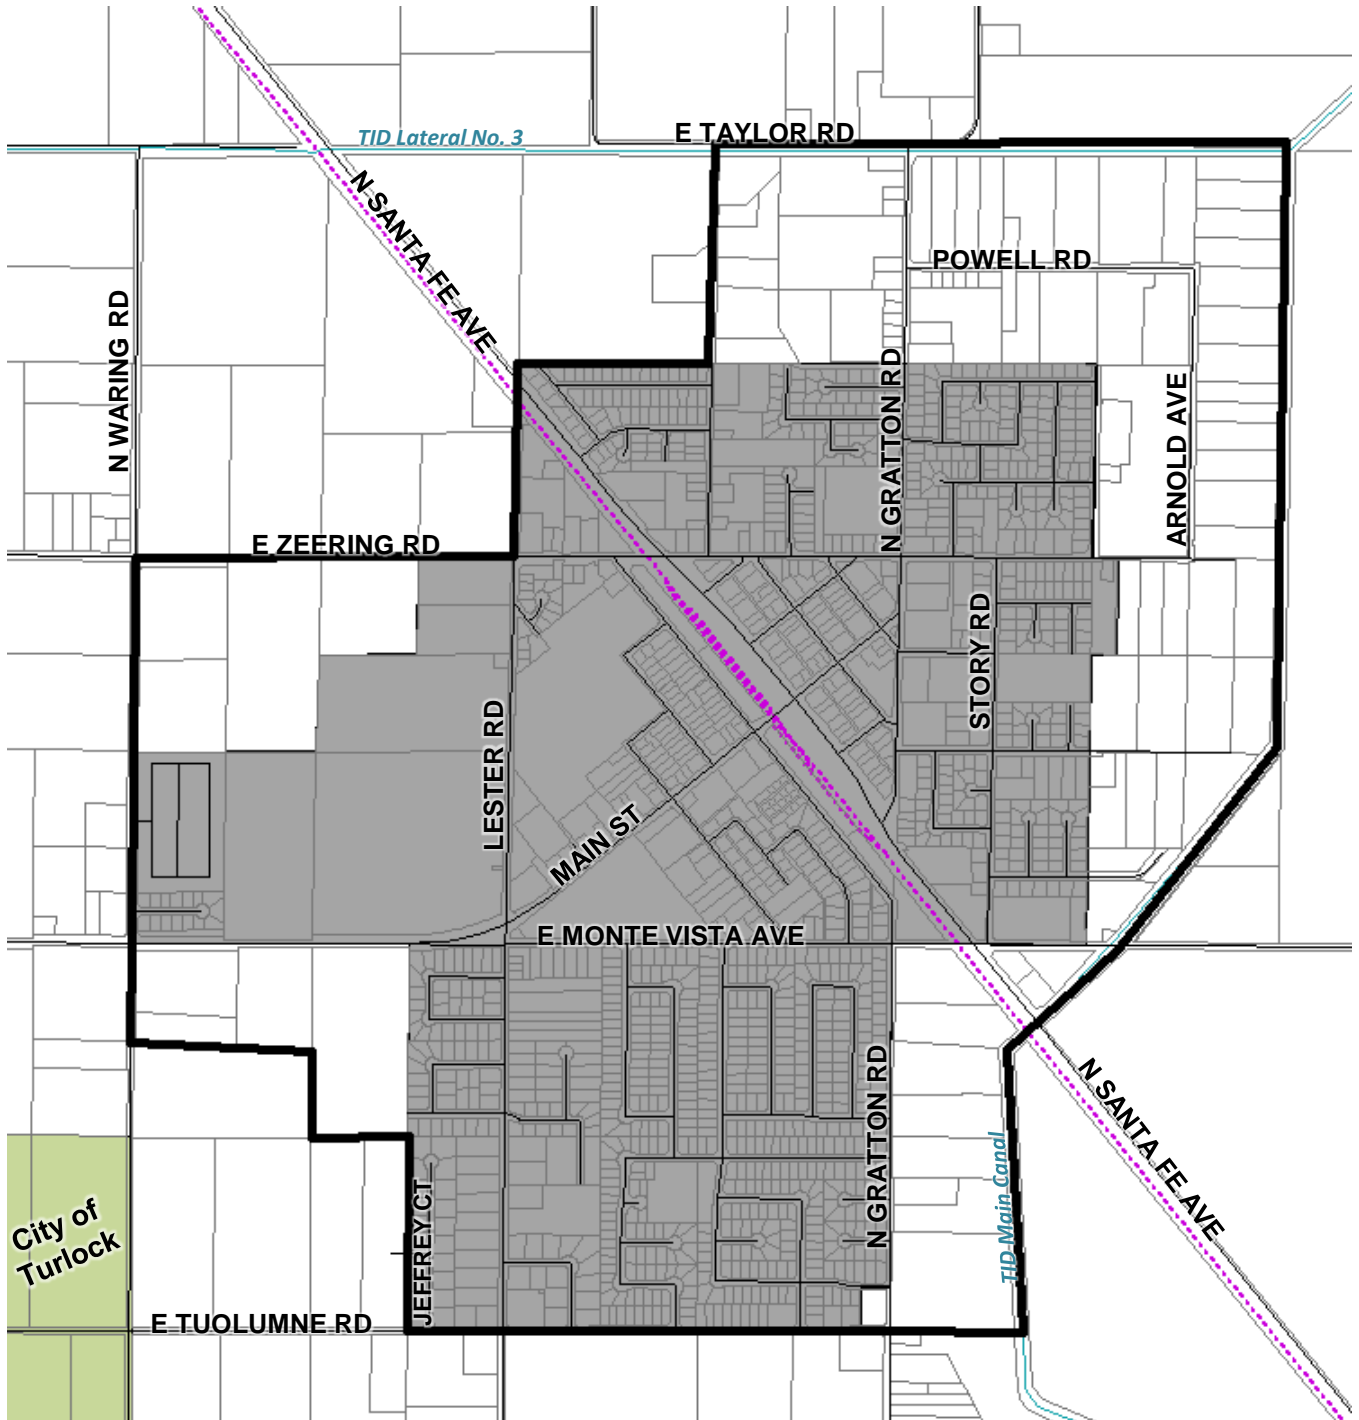

# Denair Community Services District Boundary & Sphere of Influence

	<b>District Boundary</b> (674 +/- acres)
	<b>District Sphere of Influence</b> (1,056 +/- acres)

Source: LAFCO Files, July 2014