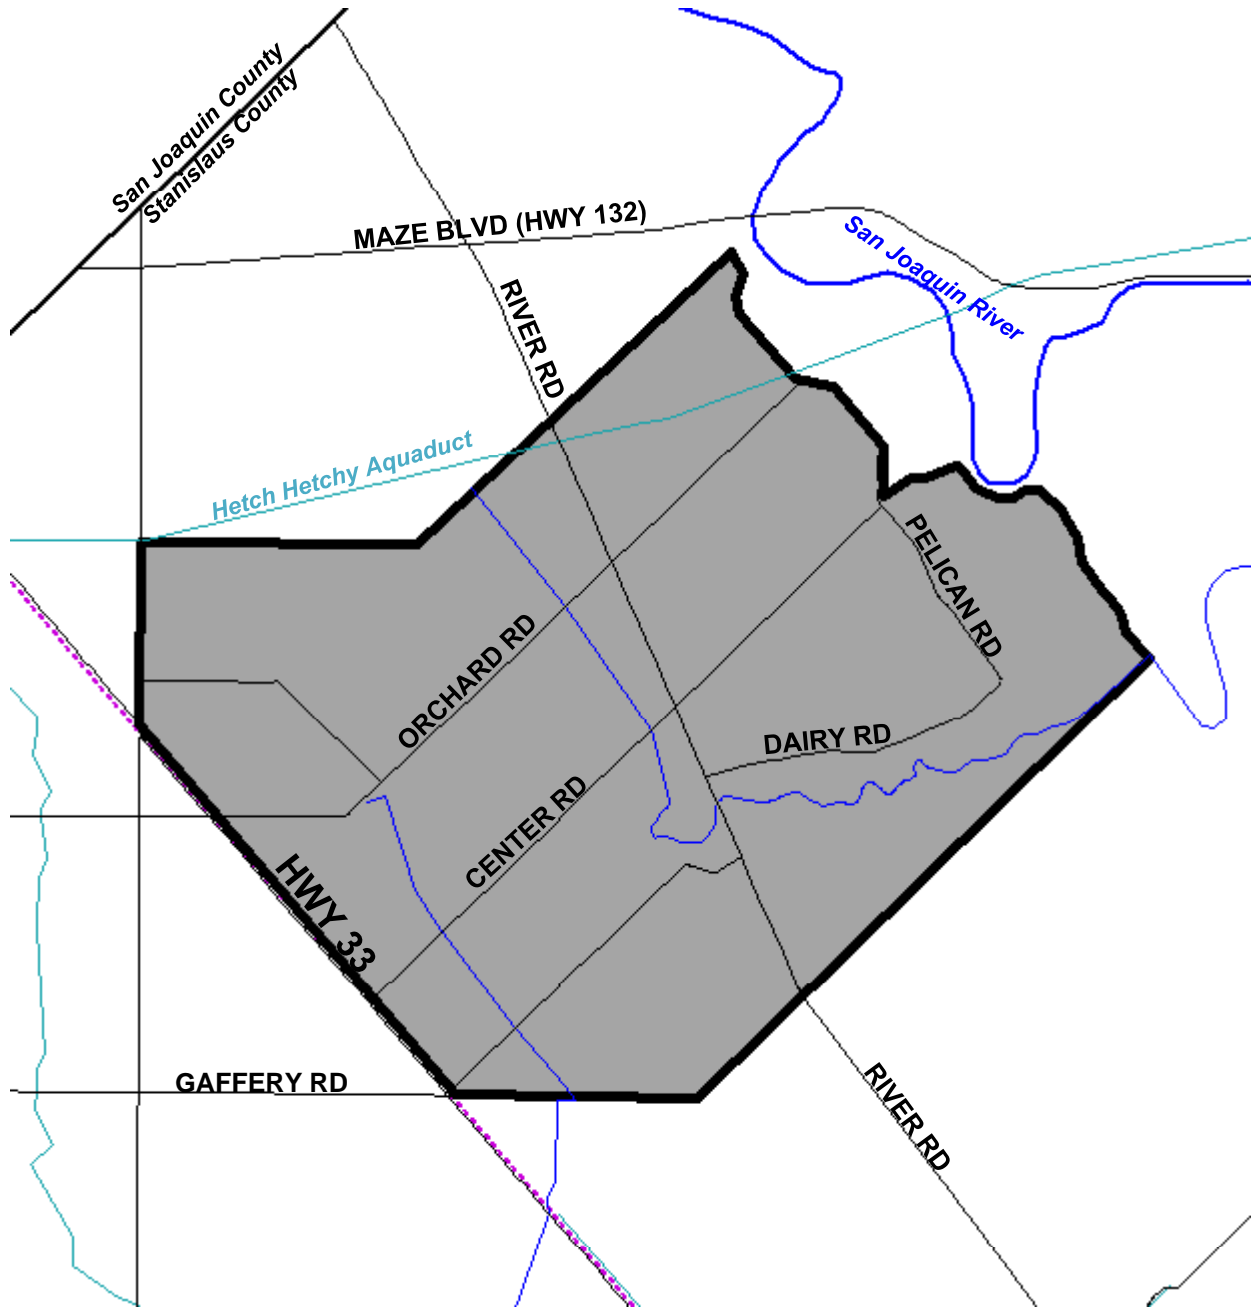

El Solyo Water District Boundary & Sphere of Influence

	District Boundary (3,781+/- acres)
	District Sphere of Influence (3,781+/- acres)

Source -- LAFCO files
Date: May 2009