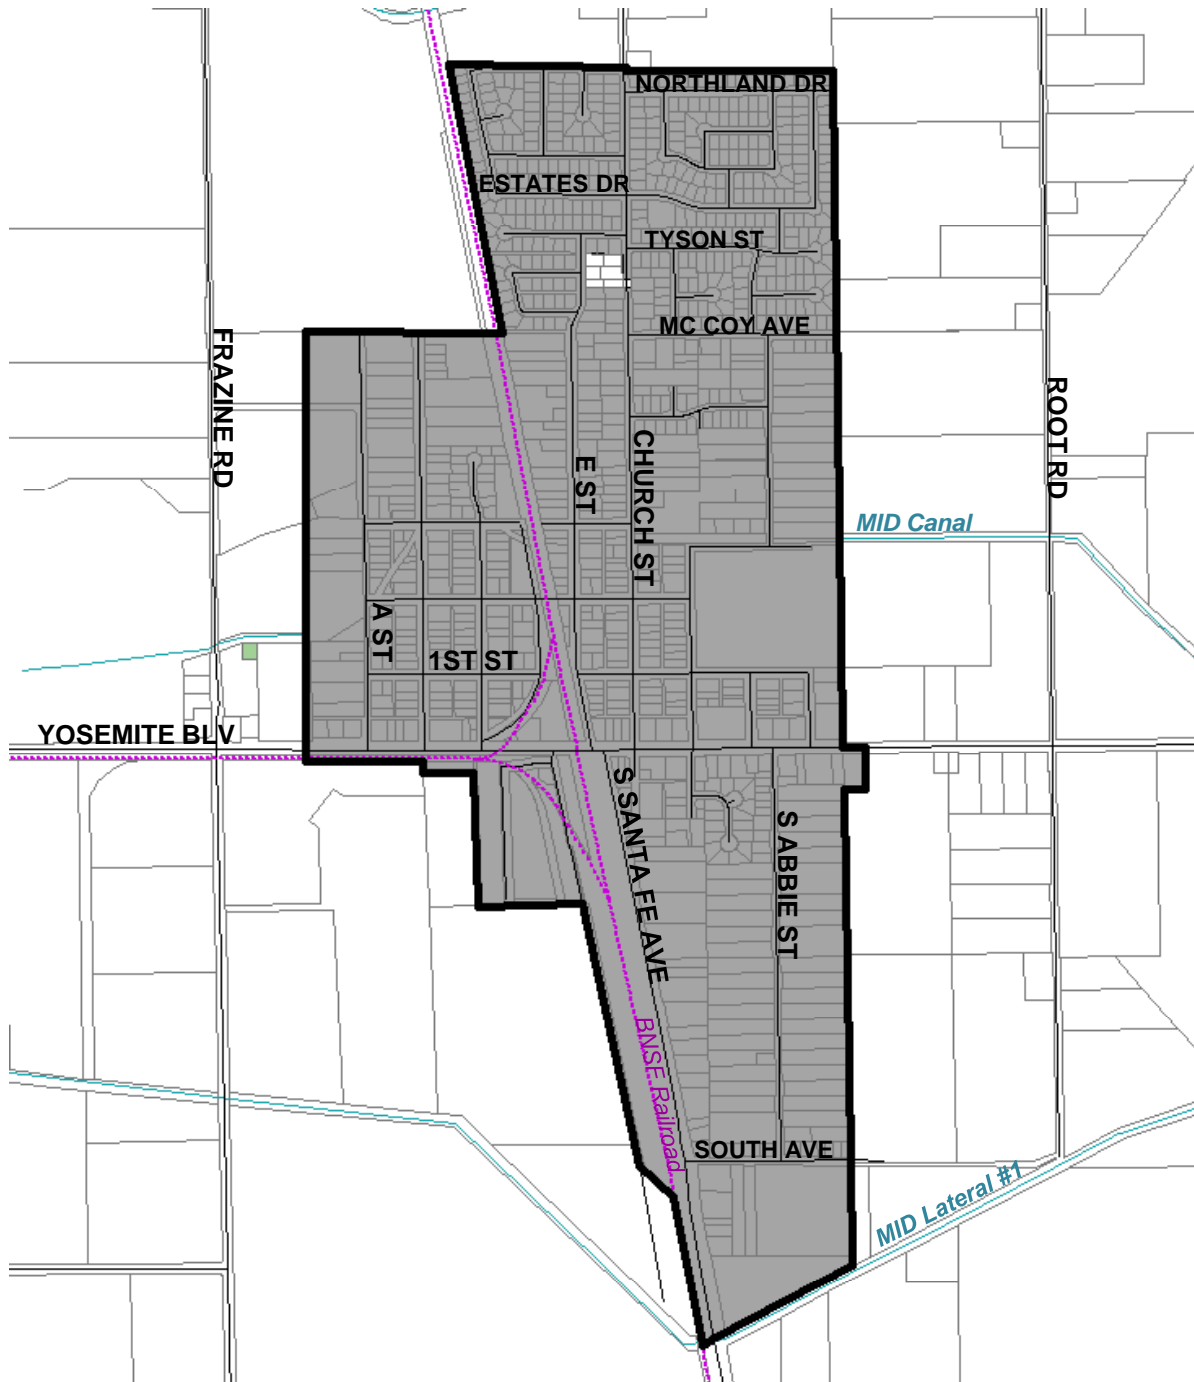

Empire Sanitary District Boundary & Sphere of Influence

■ District Boundary
(427 +/- acres)

▬ District Sphere of Influence
(428 +/- acres)

Source -- LAFCO files
Date: April 2009