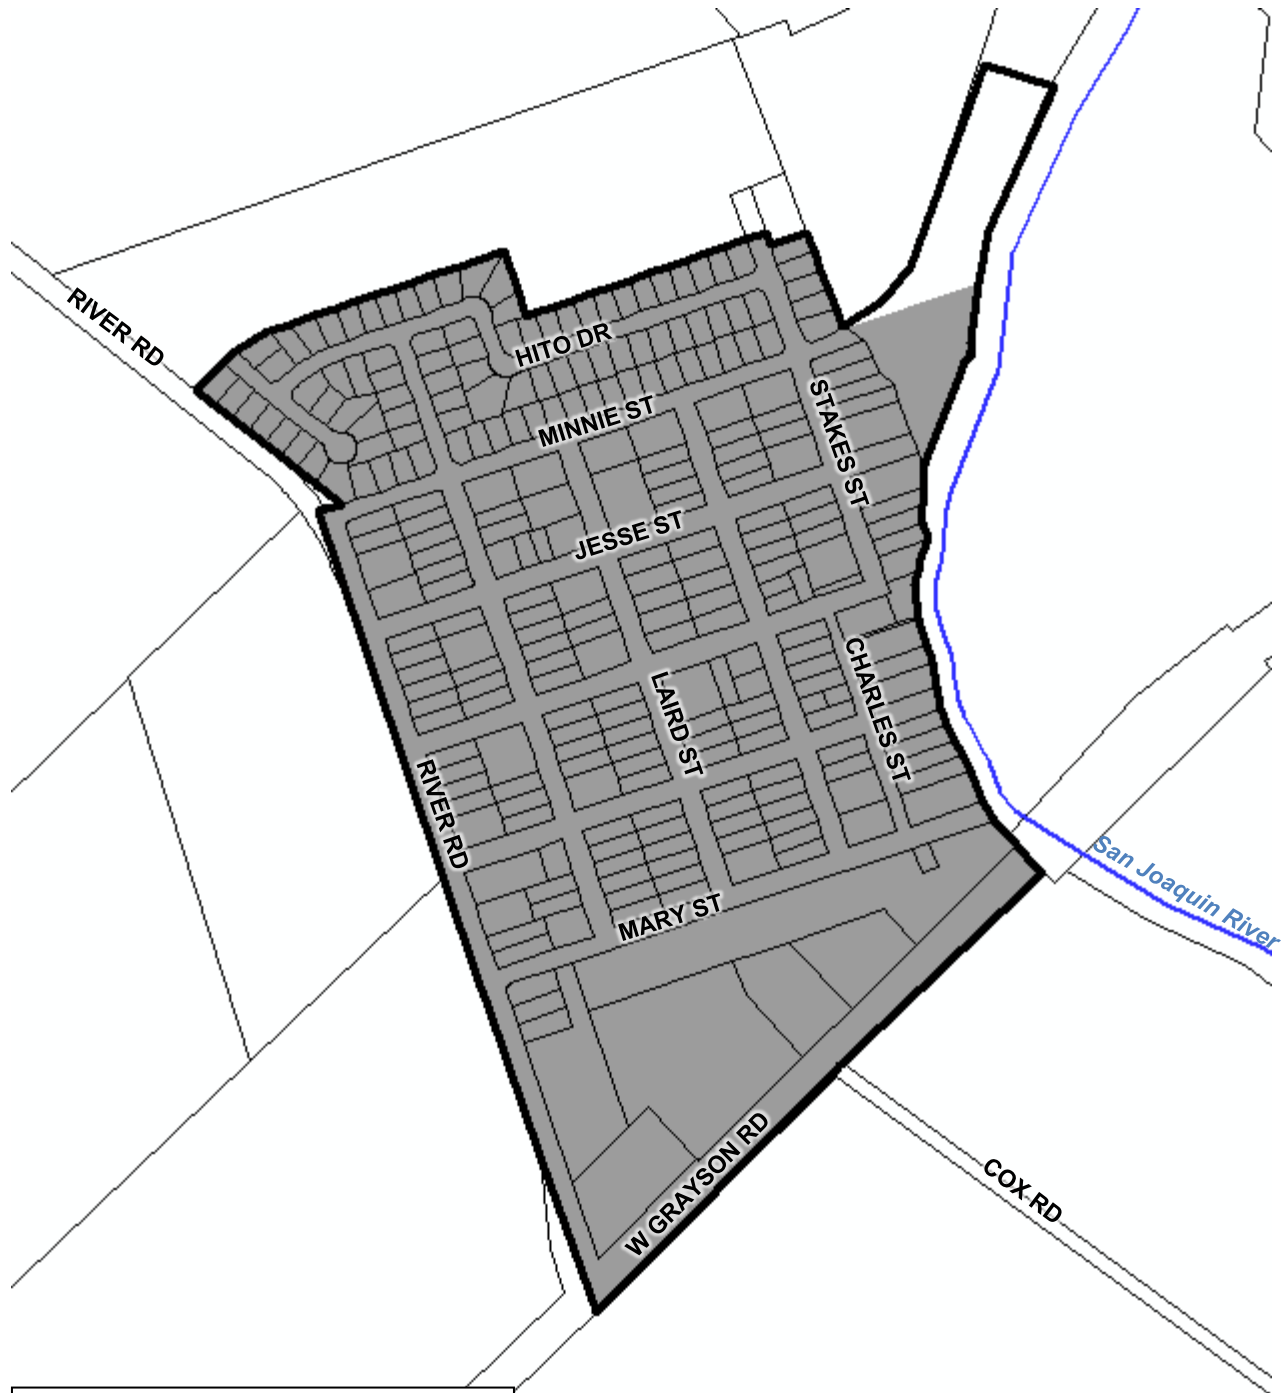

# Grayson Community Services District Boundary & Sphere of Influence

■ District Boundary  
(100 +/- acres)

▬ District Sphere of Influence  
(104 +/- acres)

Source: LAFCO files, August 2014