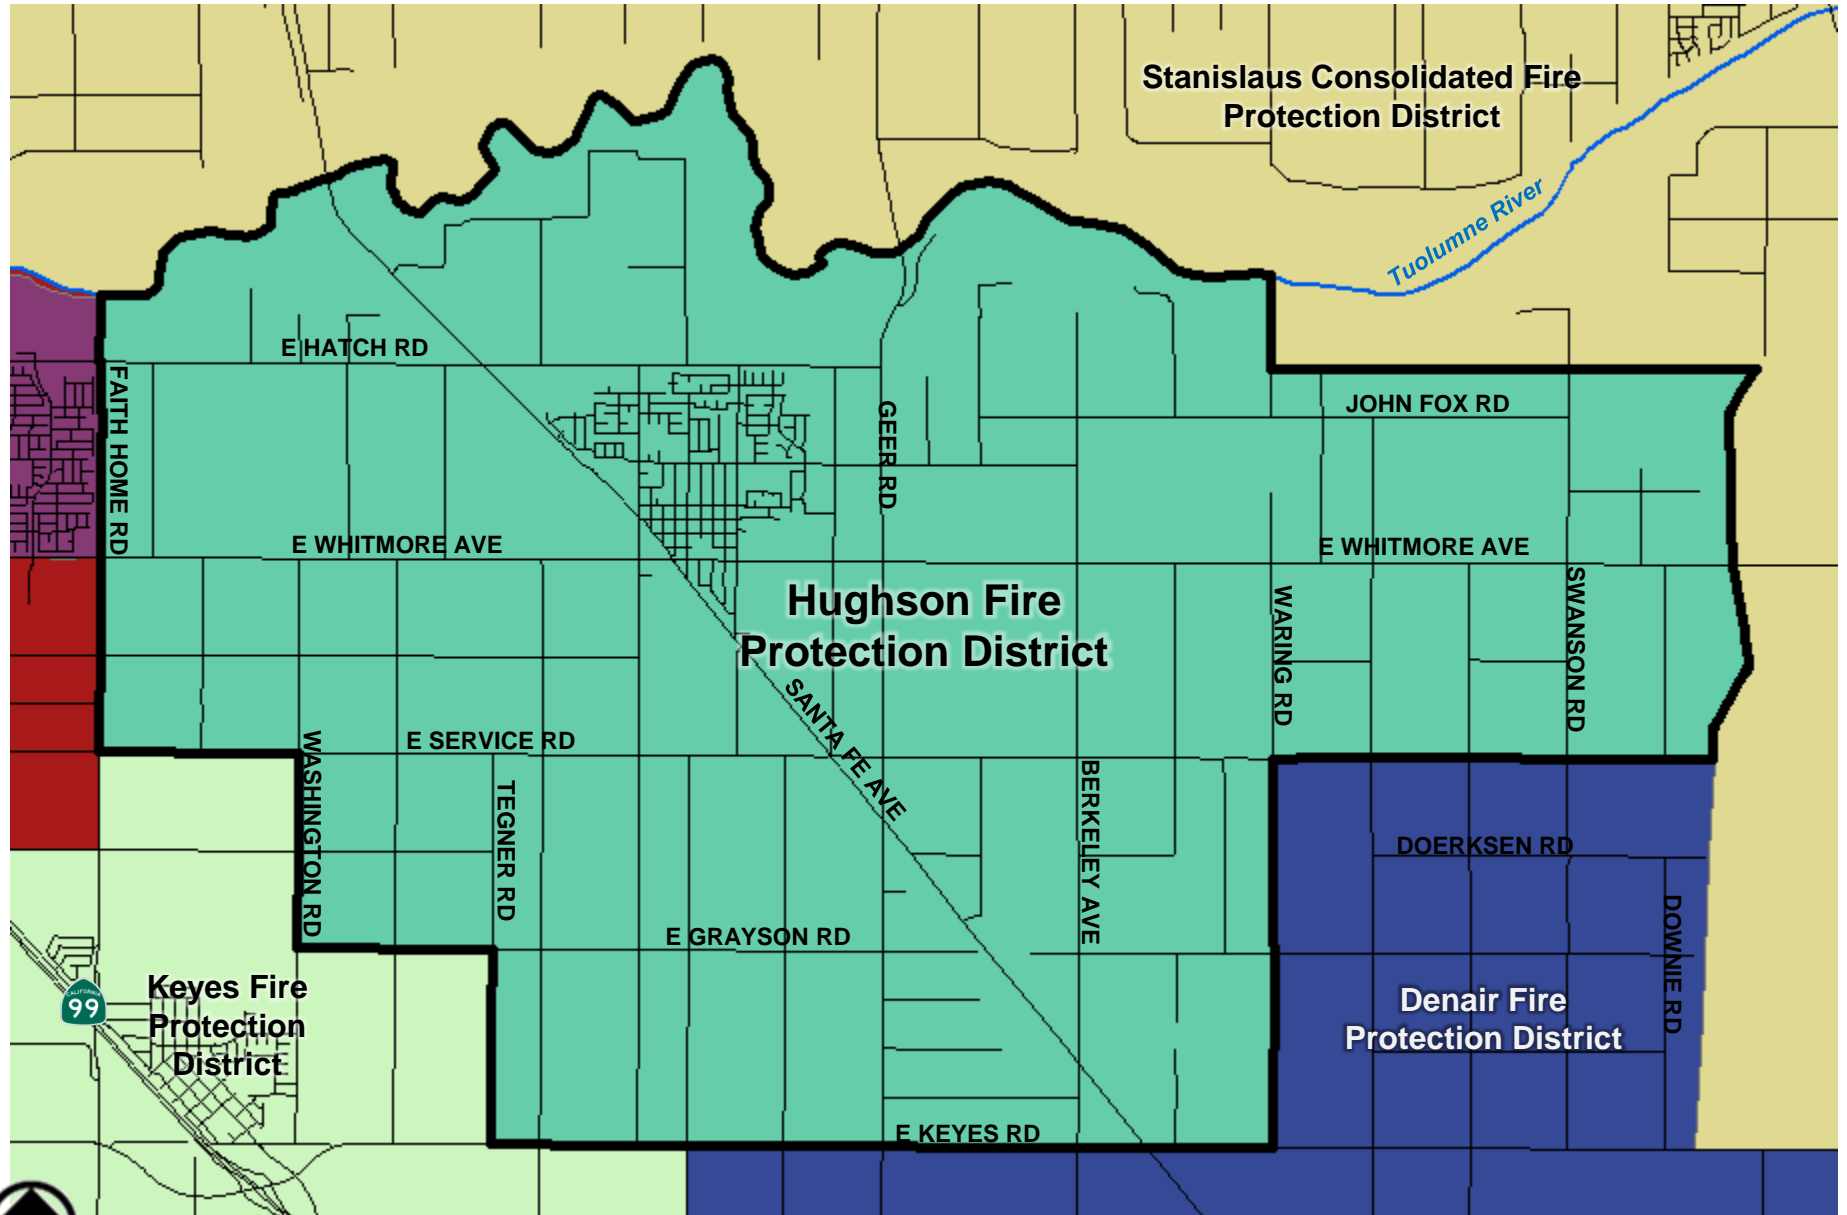

HUGHSON FIRE PROTECTION DISTRICT BOUNDARY AND SPHERE OF INFLUENCE

(Approximately 31 square miles or 19,752± acres)

Source: LAFCO Files, March 2011