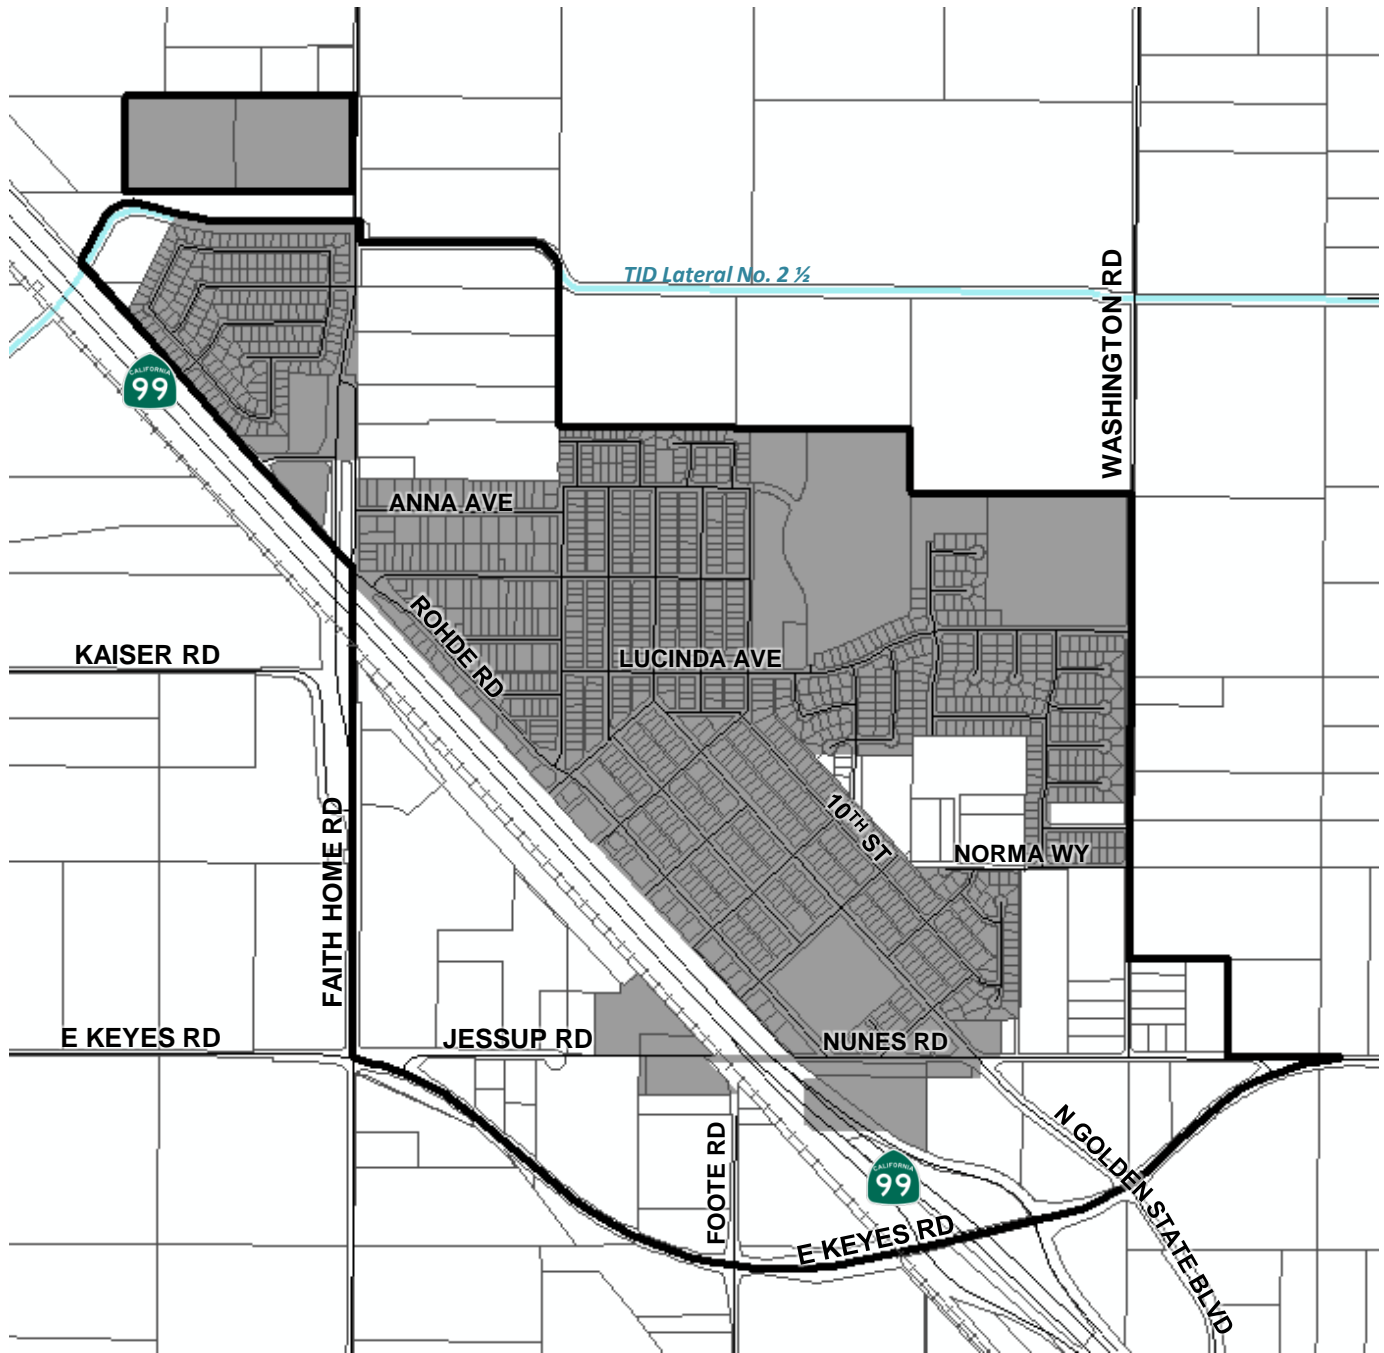

Keyes Community Services District Boundary & Sphere of Influence

 District Boundary
(444 +/- acres)

 District Sphere of Influence
(793 +/- acres)

Source: LAFCO Files, July 2014