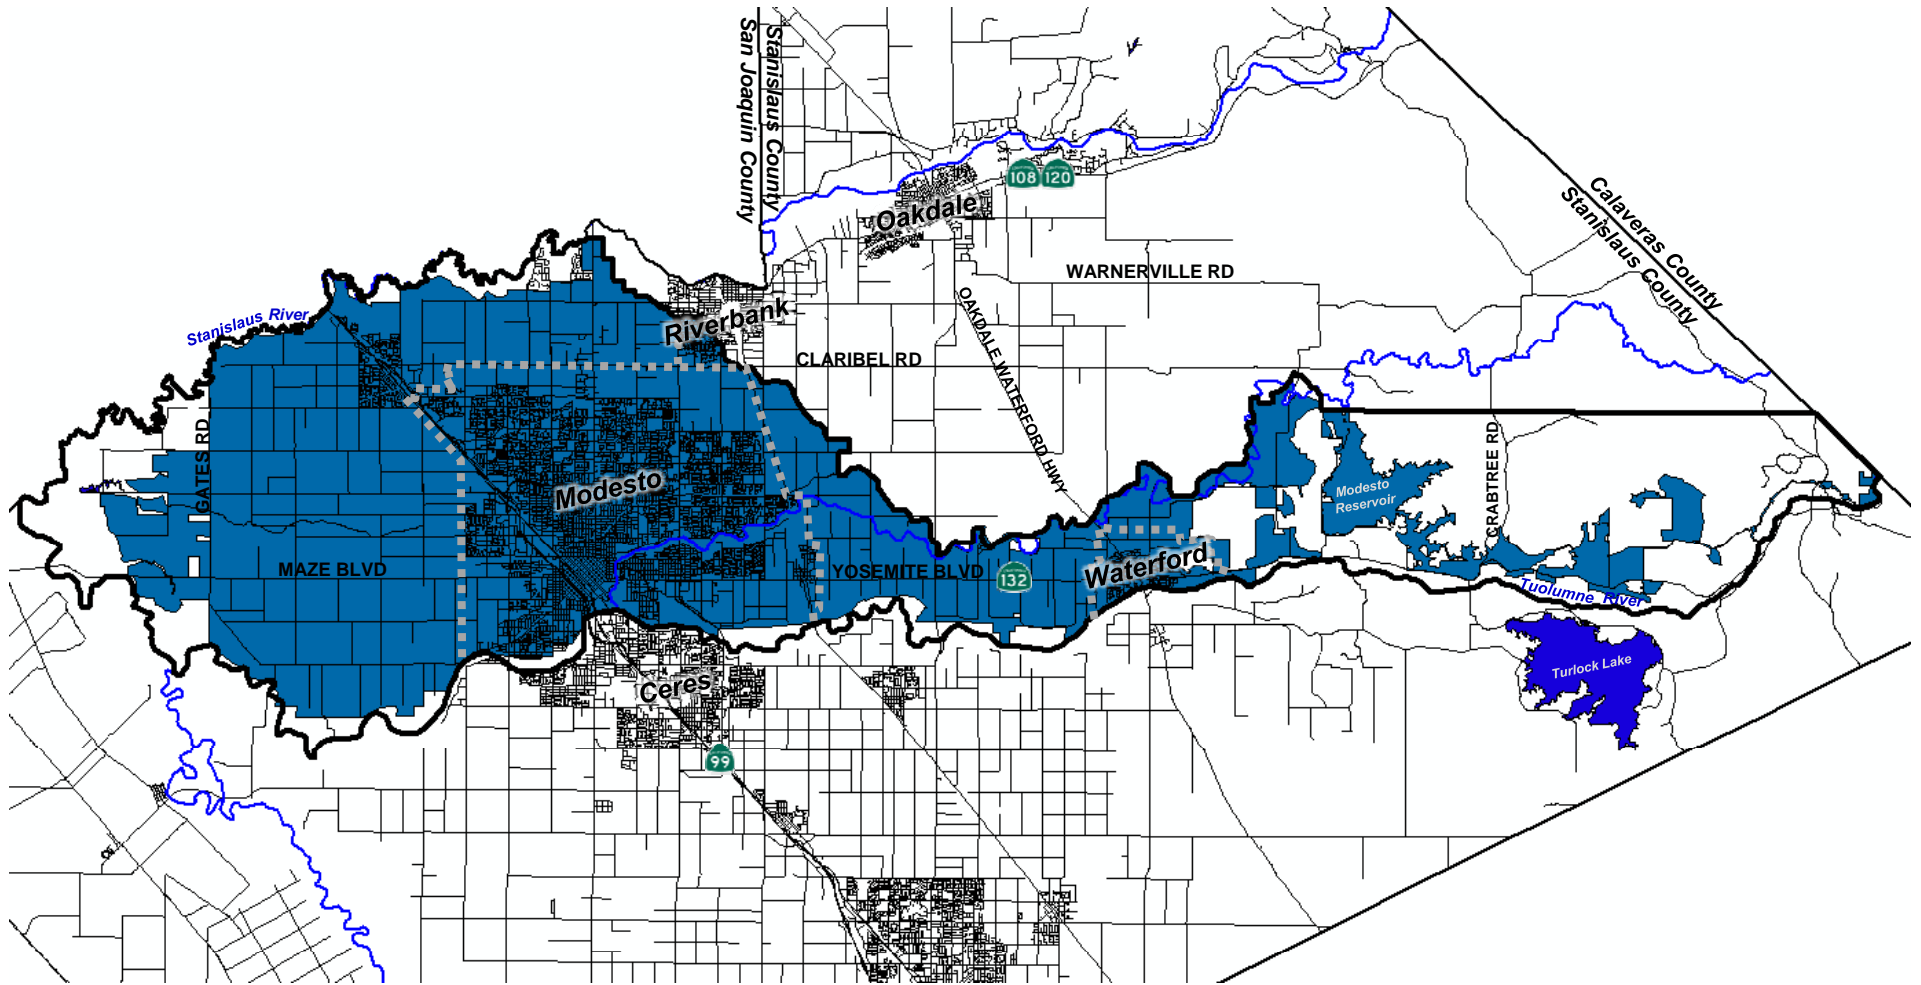

MODESTO IRRIGATION DISTRICT BOUNDARY AND SPHERE OF INFLUENCE

Source – LAFCO files, County GIS, July 2010