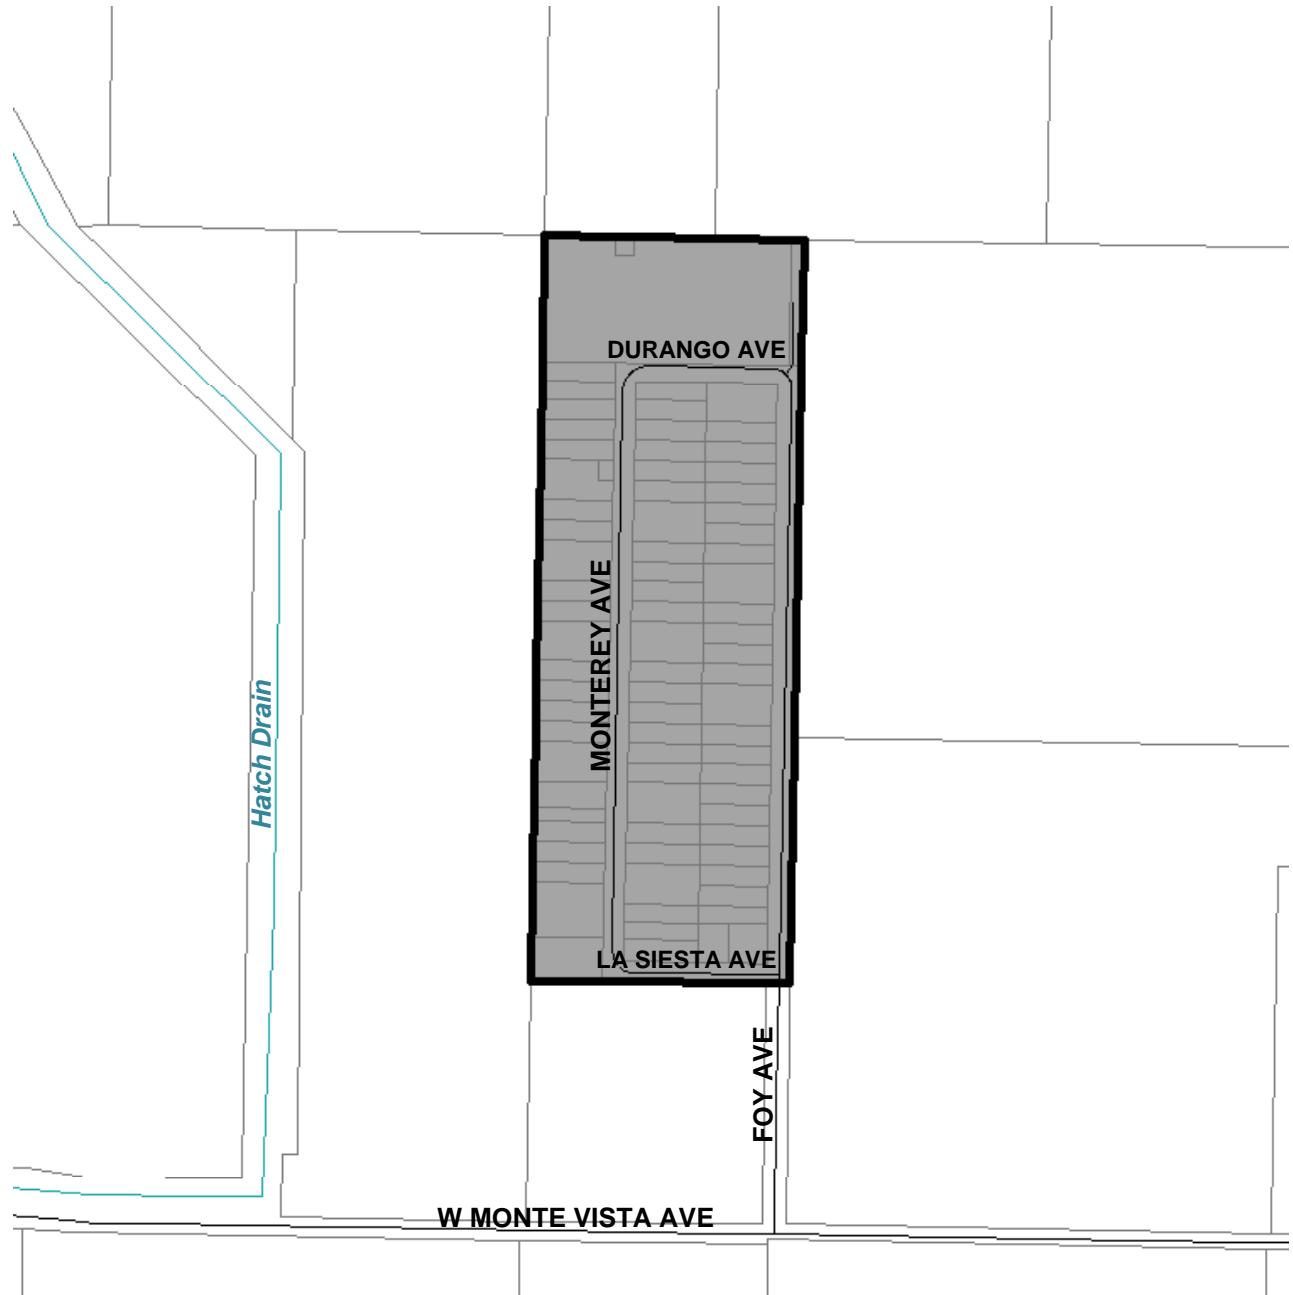

Monterey Park Tract Community Services District Boundary & Sphere of Influence

Source -- LAFCO files
Date: April 2009