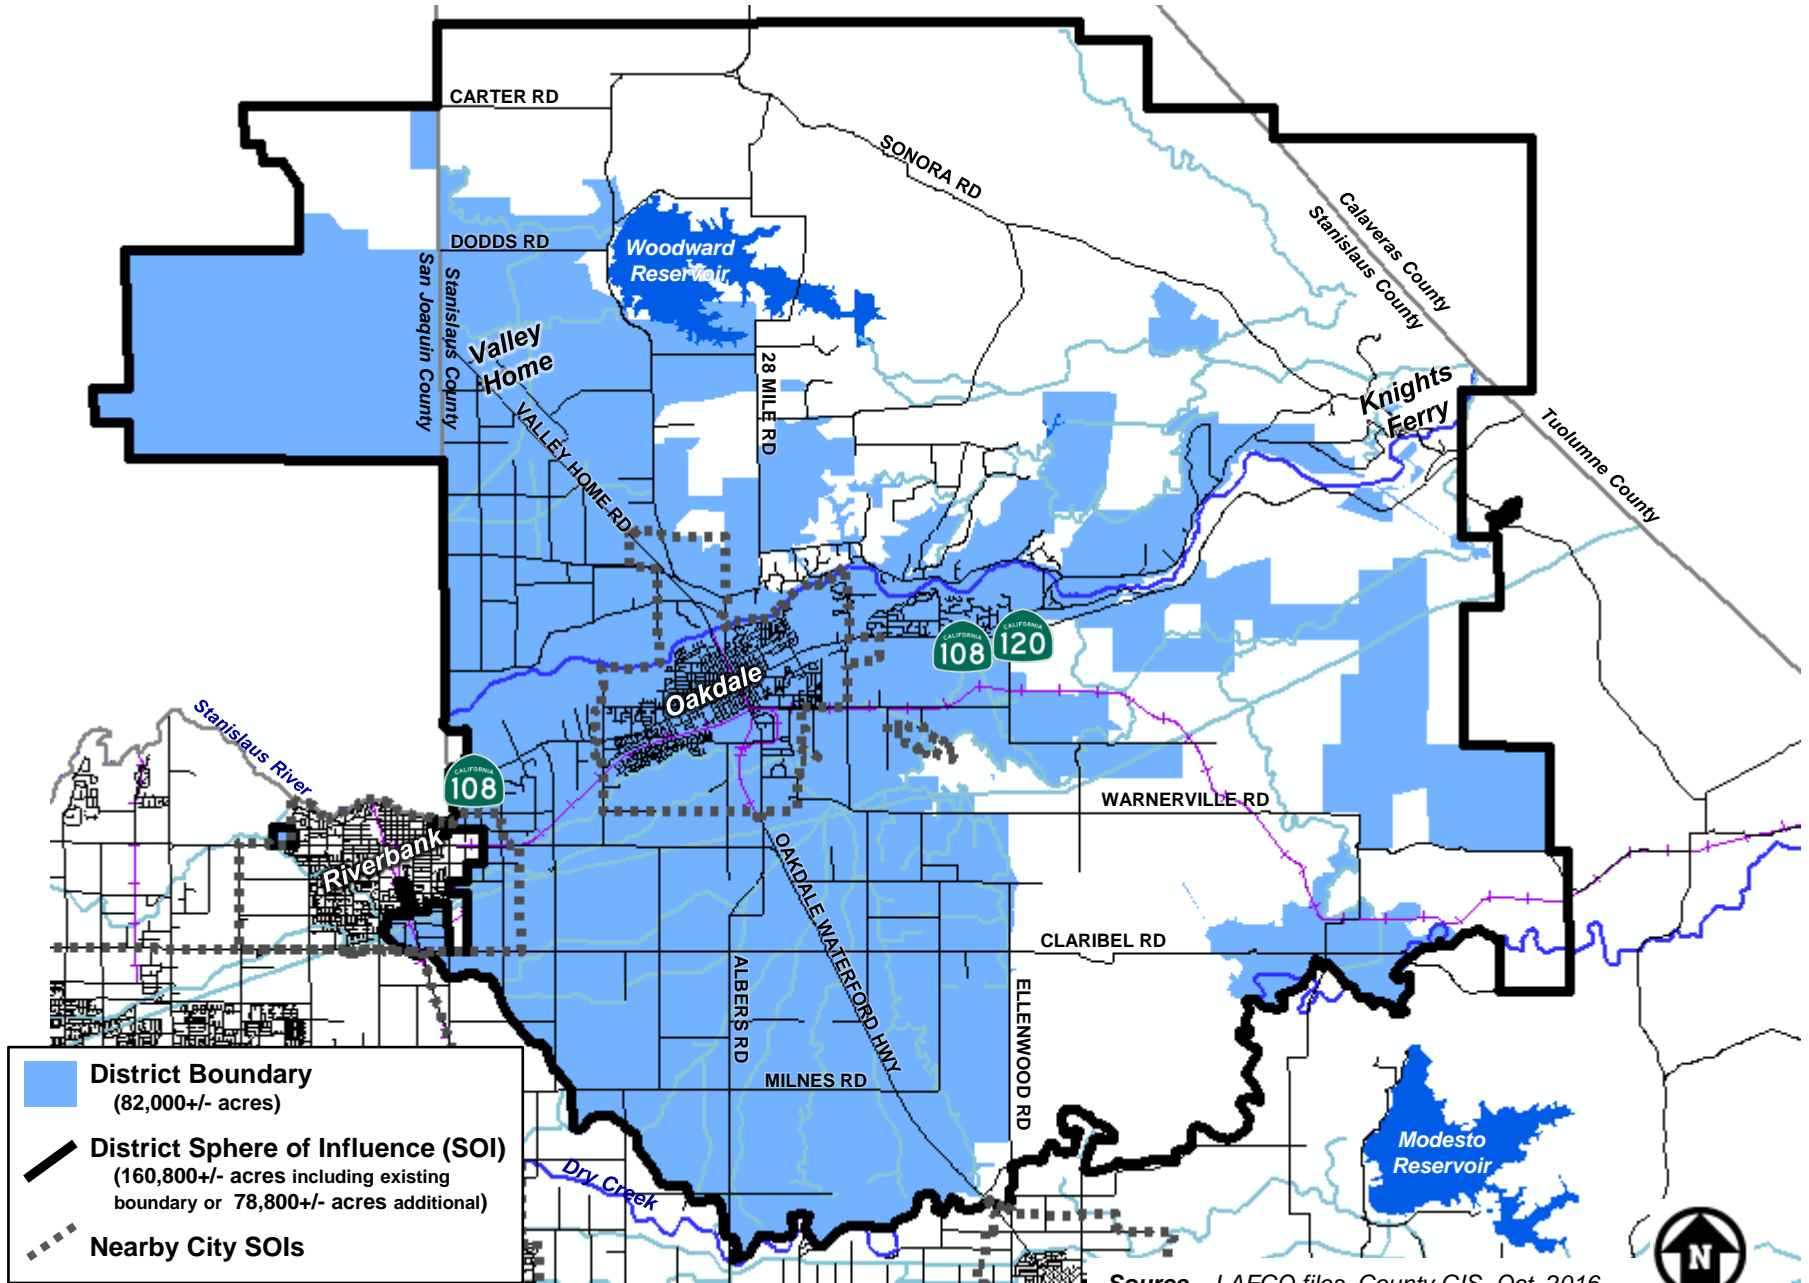

OAKDALE IRRIGATION DISTRICT BOUNDARY AND SPHERE OF INFLUENCE

Source – LAFCO files, County GIS, Oct. 2016