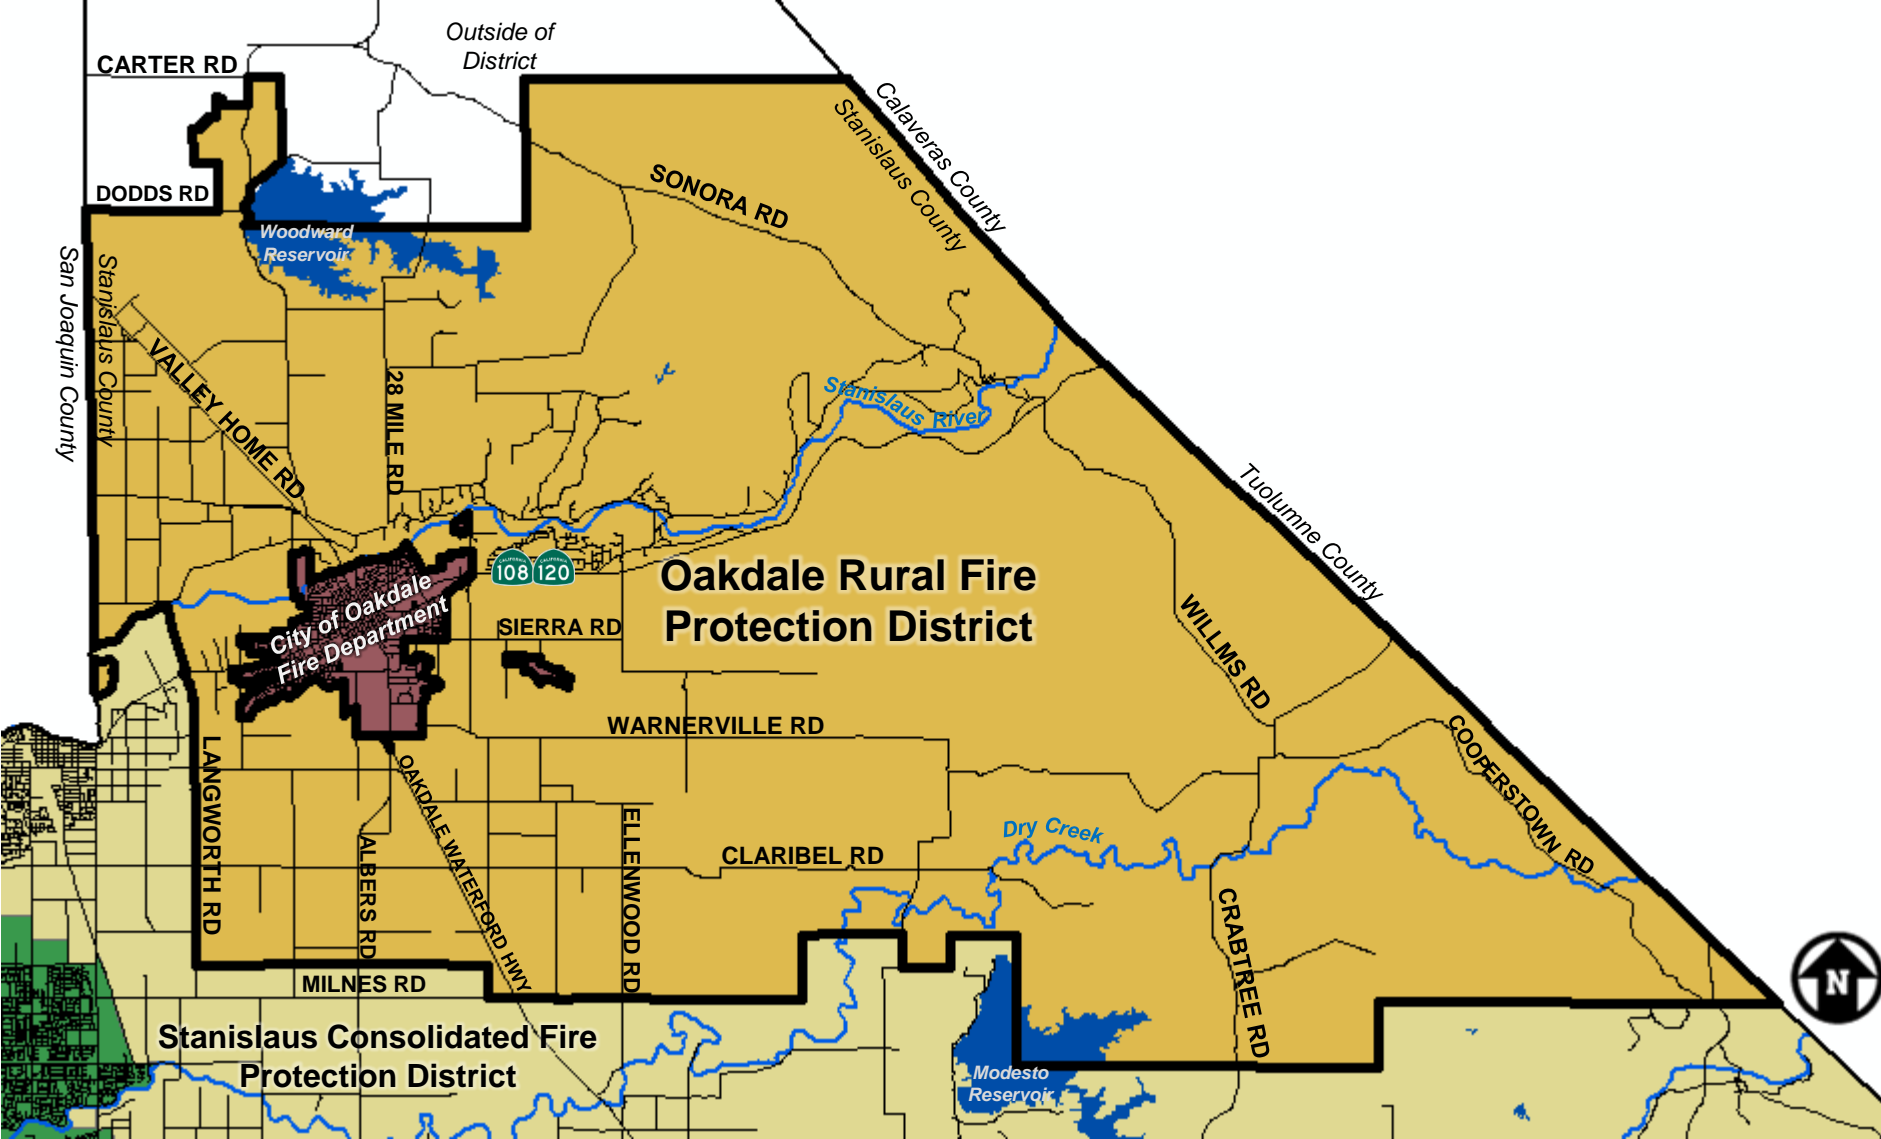

OAKDALE RURAL FIRE PROTECTION DISTRICT BOUNDARY AND SPHERE OF INFLUENCE

(Approximately 233 square miles or 149,595± acres)

Source: LAFCO Files, Oct. 2013