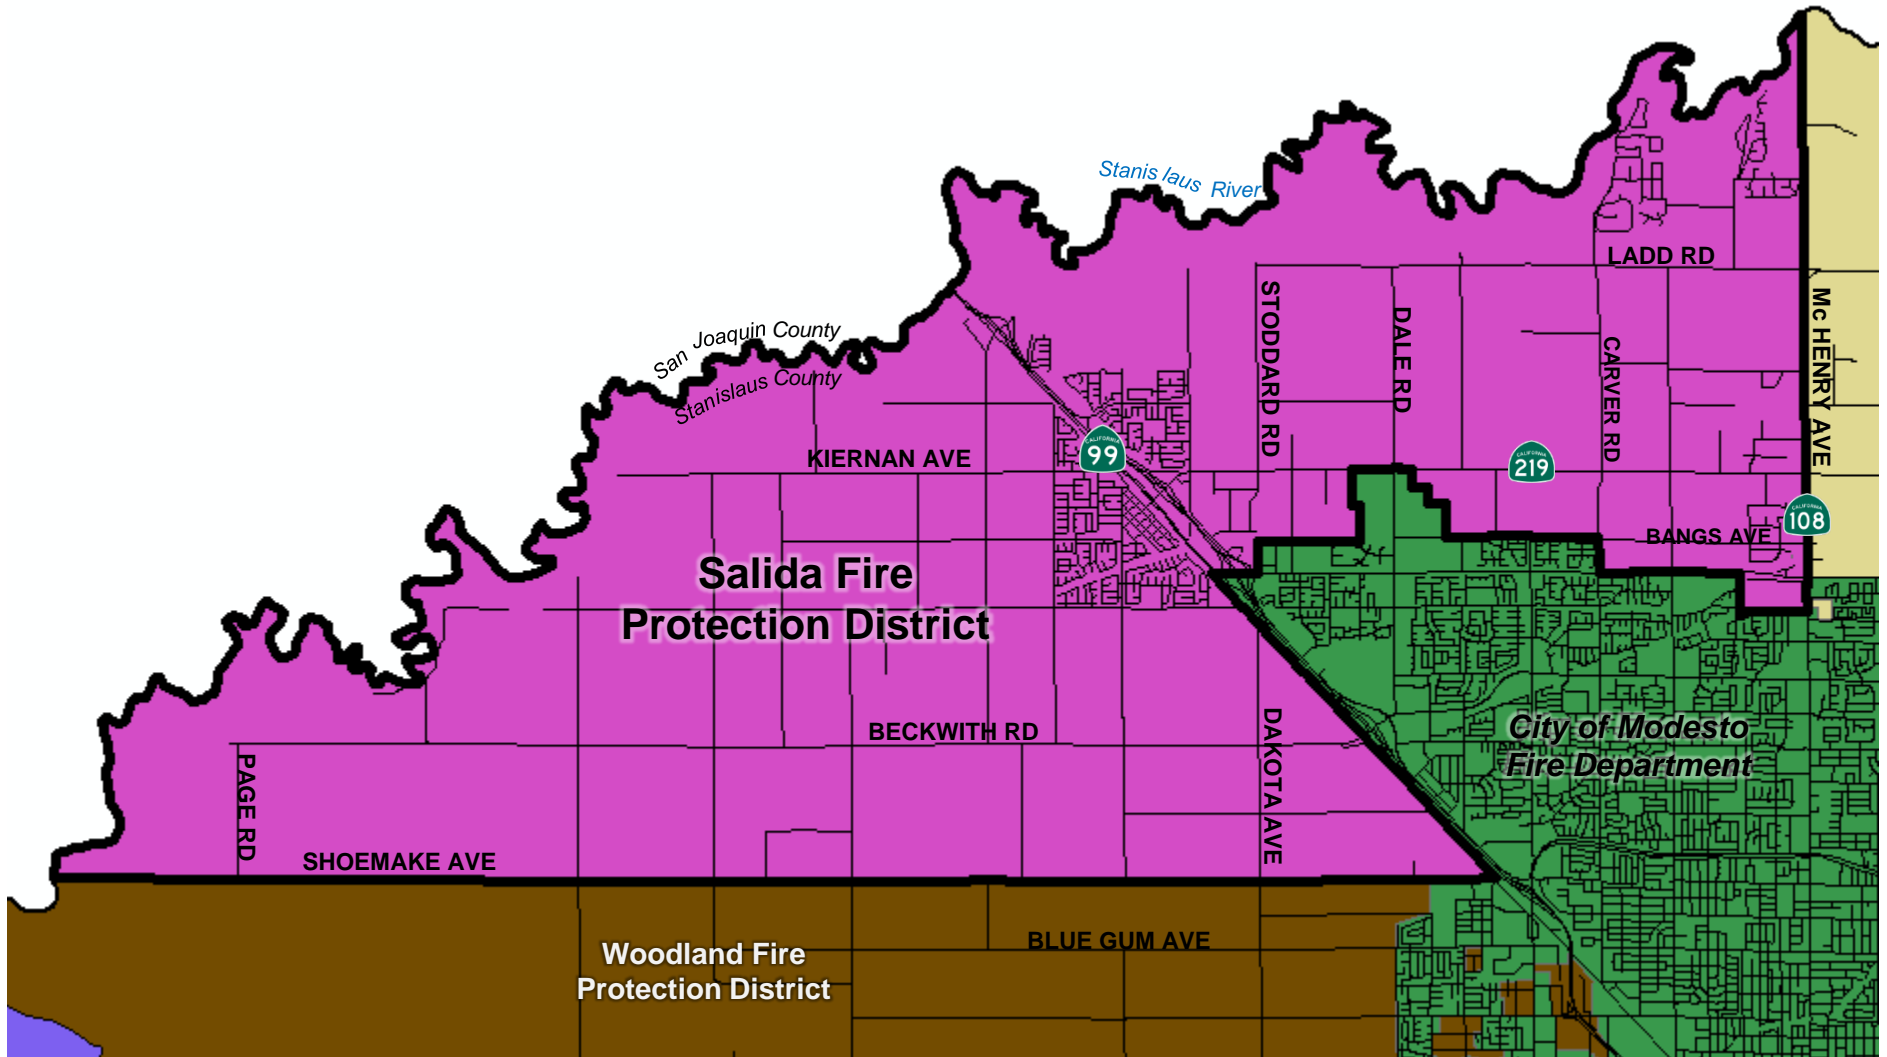

SALIDA FIRE PROTECTION DISTRICT BOUNDARY AND SPHERE OF INFLUENCE

(Approximately 41.8 square miles or 26,764± acres)

Source: LAFCO Files, March 2011