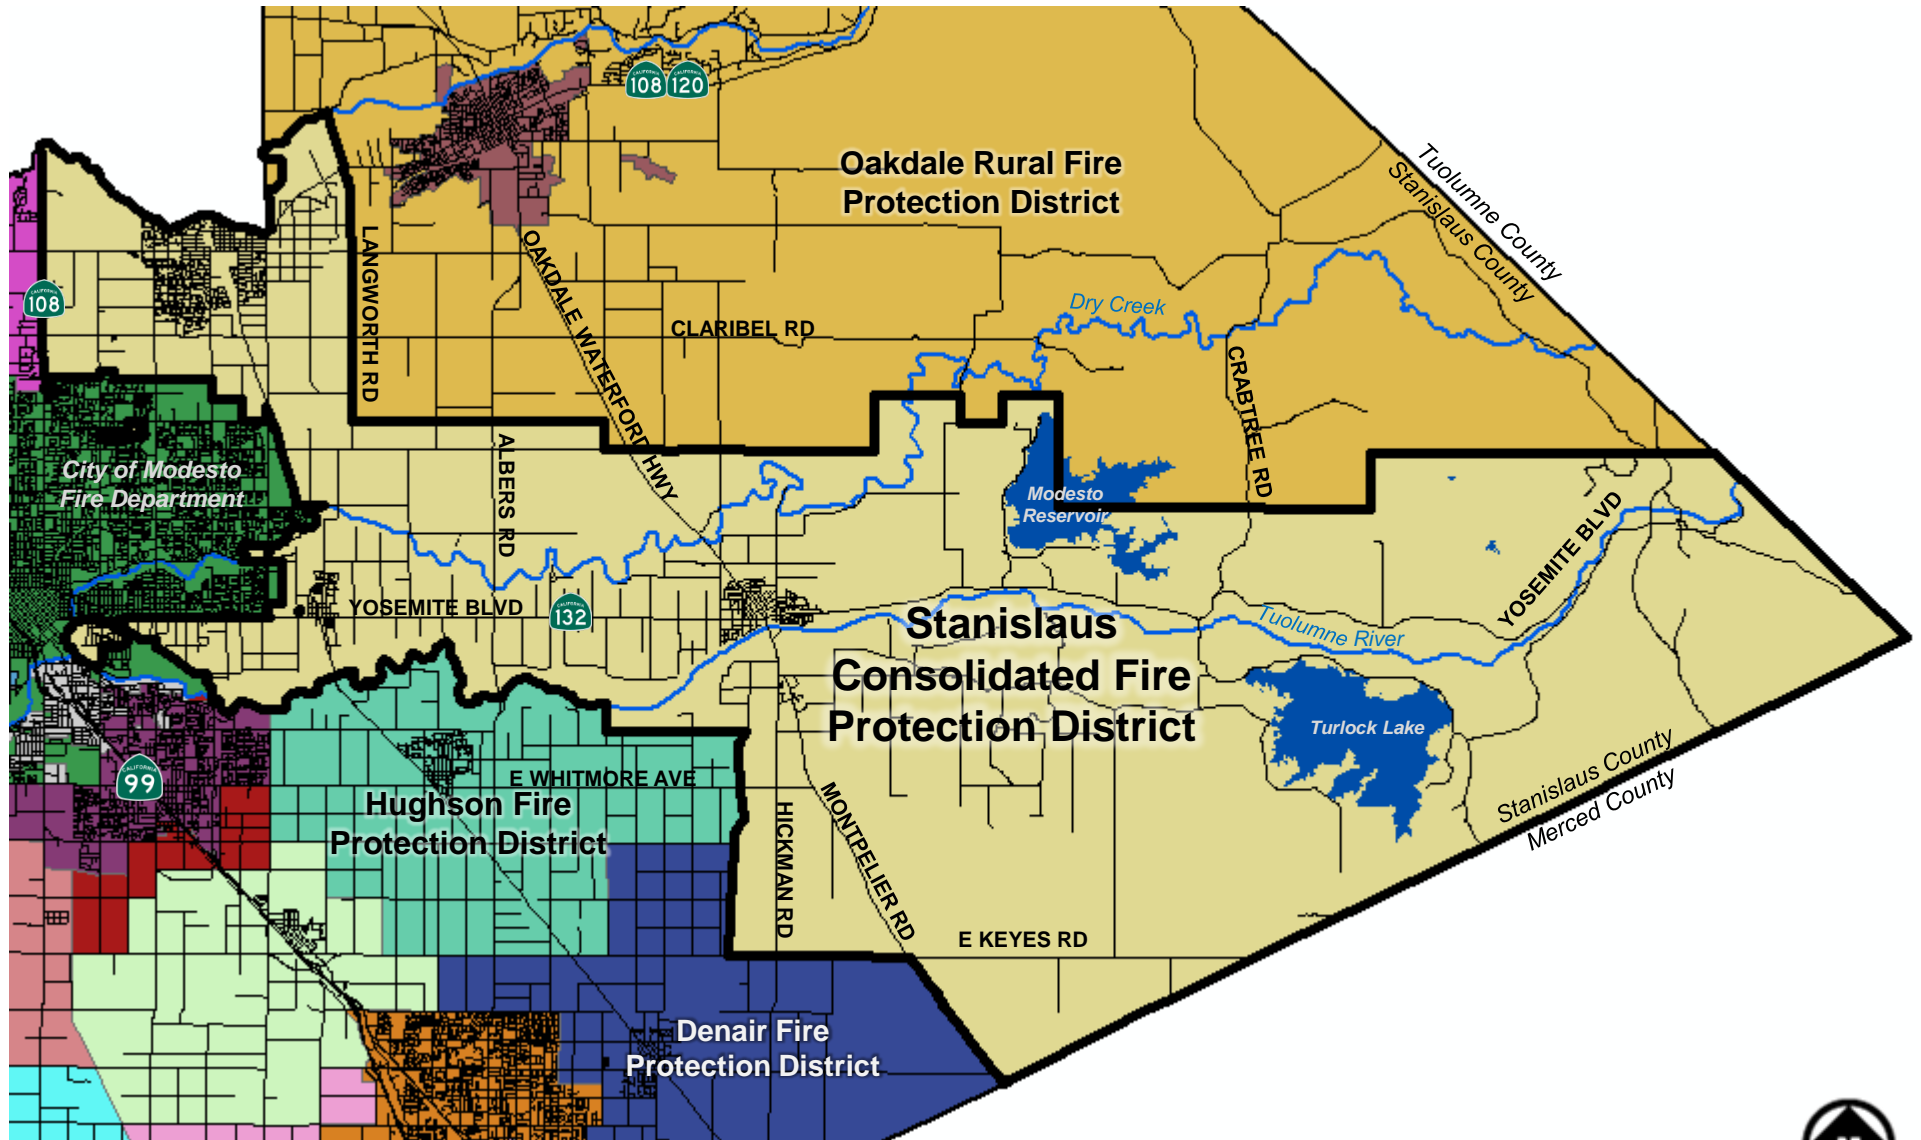

STANISLAUS CONSOLIDATED FIRE PROTECTION DISTRICT BOUNDARY AND SPHERE OF INFLUENCE

(Approximately 217 square miles or 138,590± acres)

Source: LAFCO Files, Oct. 2013