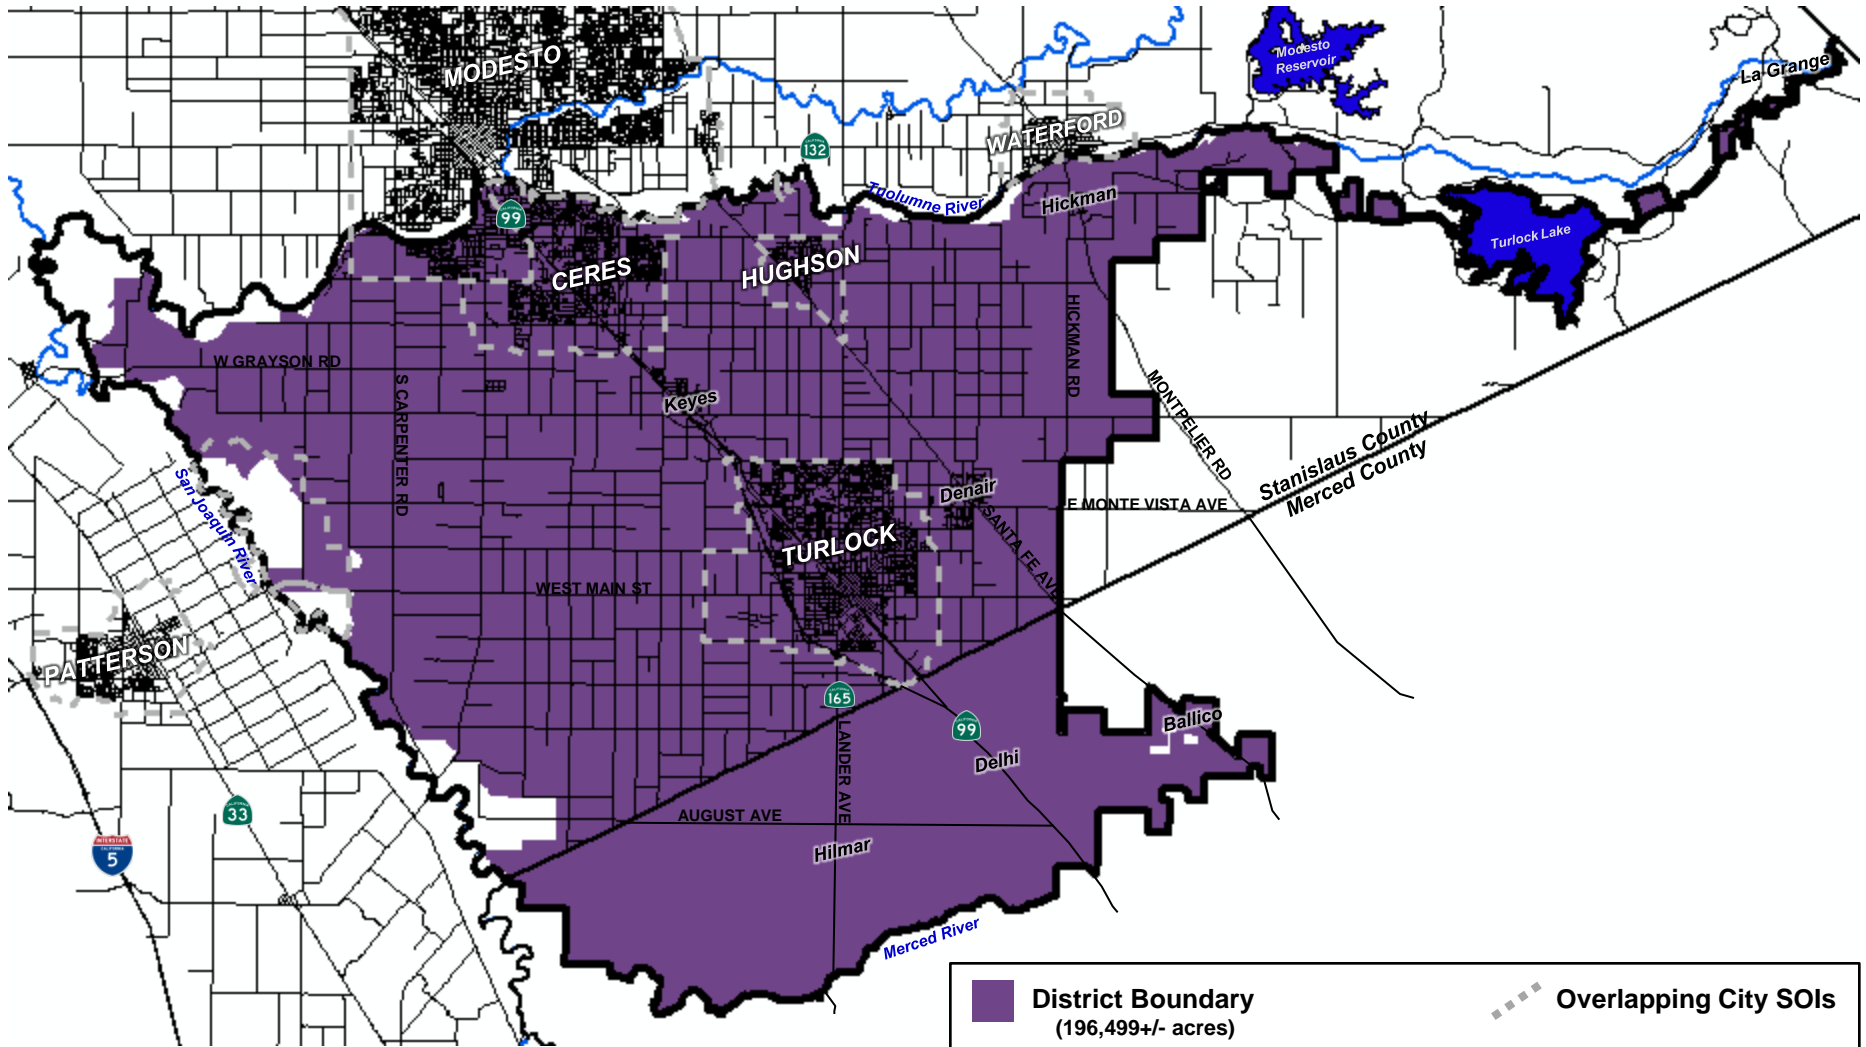

TURLOCK IRRIGATION DISTRICT BOUNDARY AND SPHERE OF INFLUENCE

Source – LAFCO files, County GIS, Jan. 2011

	District Boundary (196,499+/- acres)		Overlapping City SOIs
	District Sphere of Influence (SOI) (203,436+/- acres including existing boundary or 6,937+/- acres additional)		Outside of District