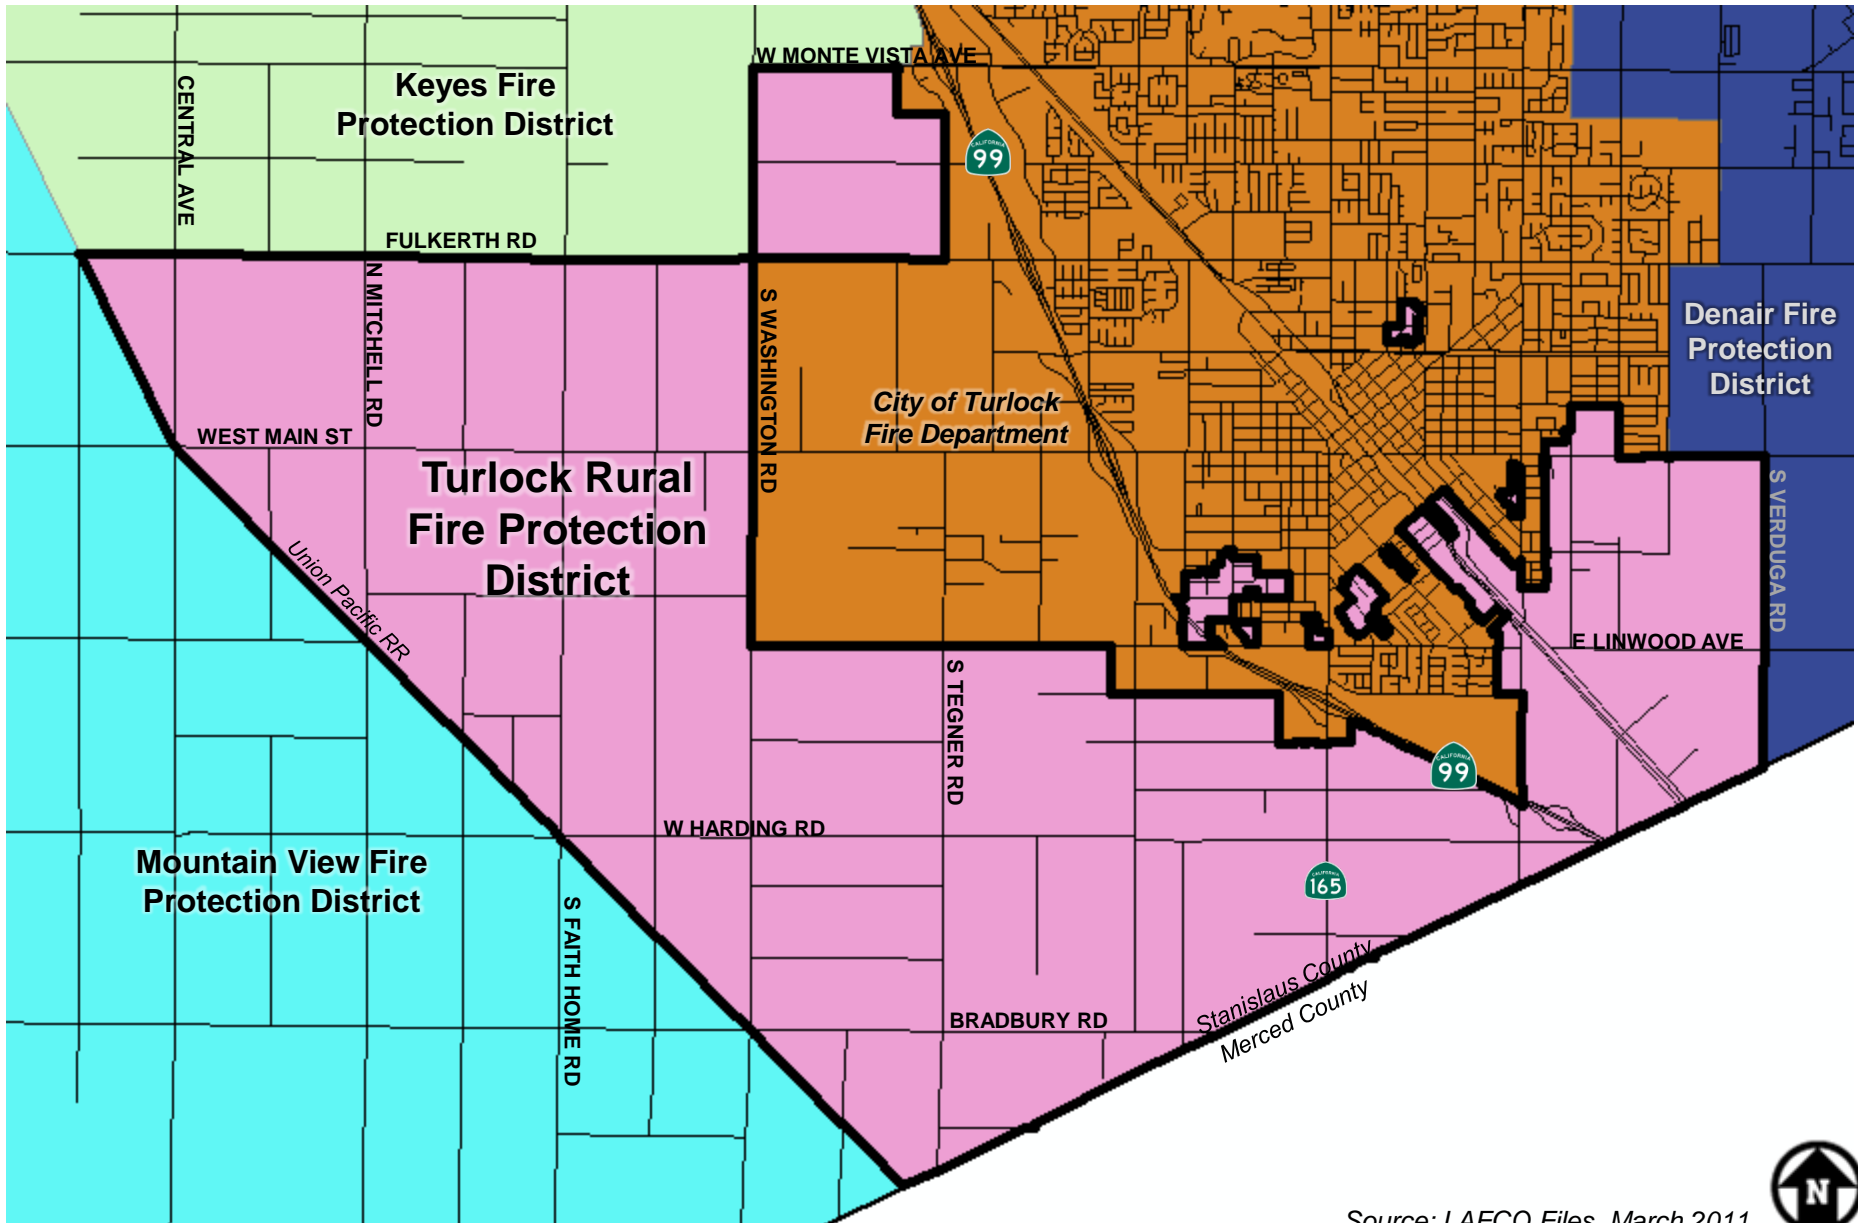

# TURLOCK RURAL FIRE PROTECTION DISTRICT BOUNDARY AND SPHERE OF INFLUENCE

(Approximately 19.2 square miles or 12,266± acres)

Source: LAFCO Files, March 2011