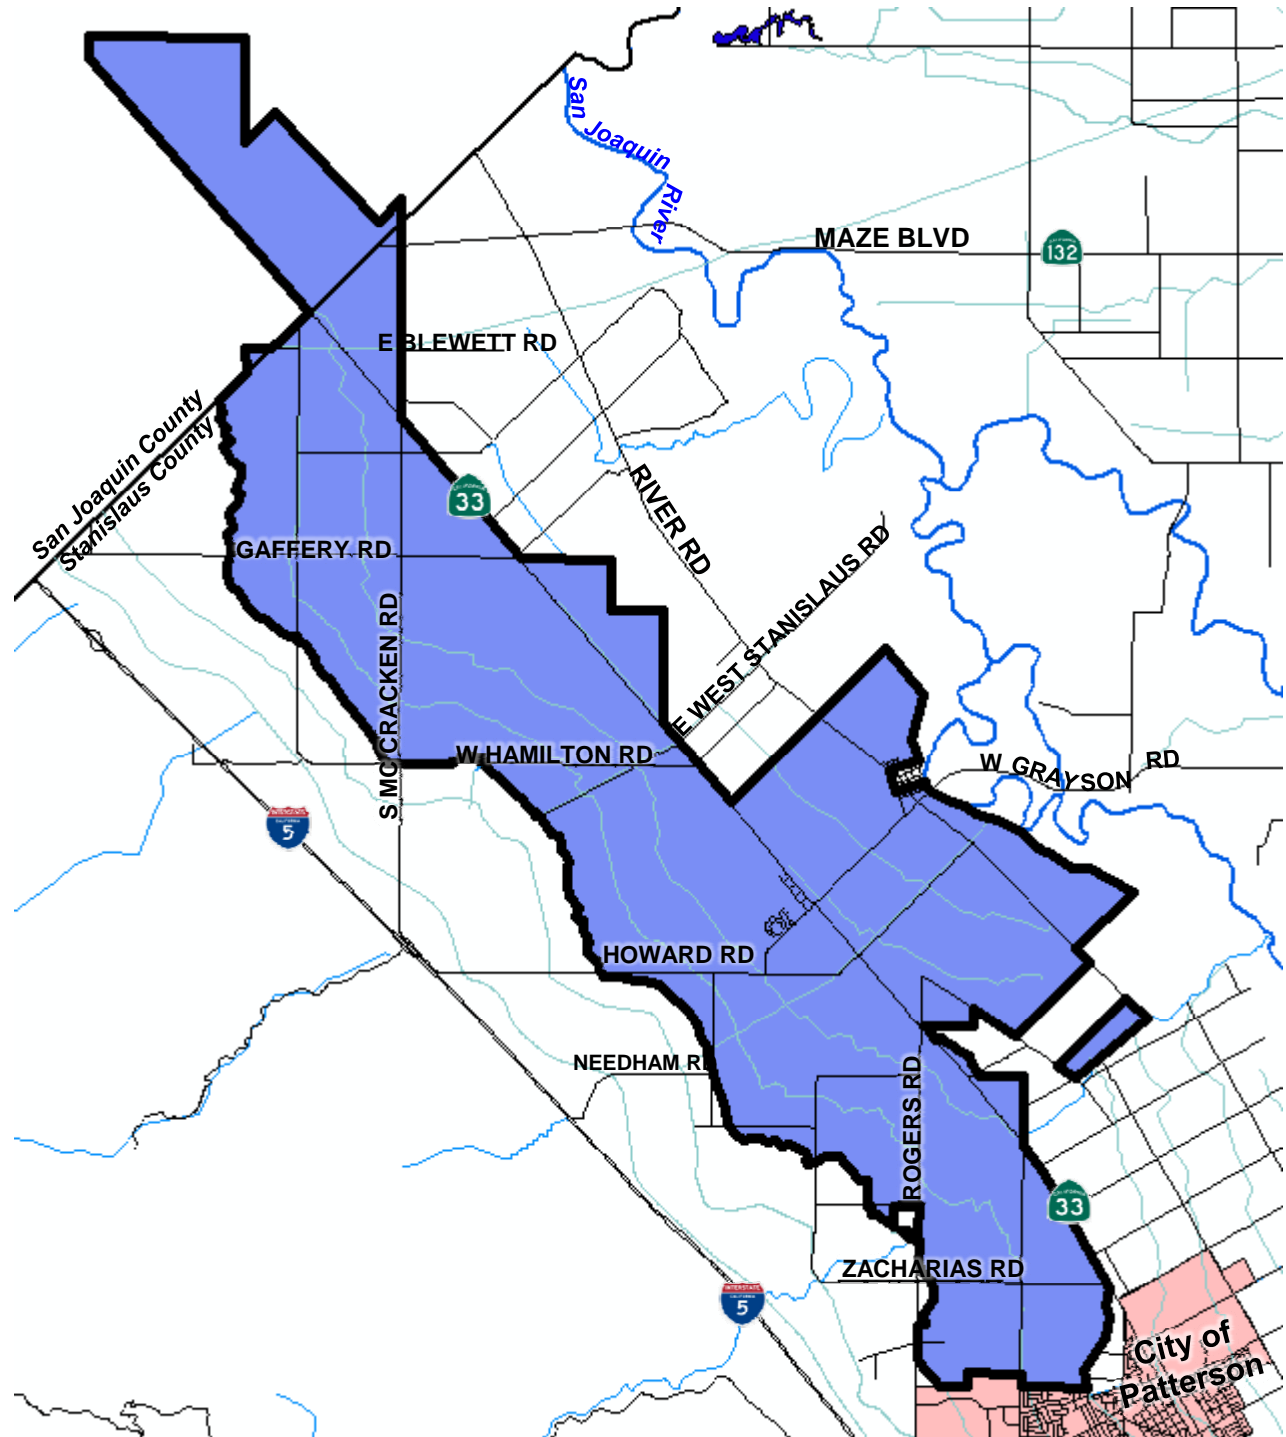

West Stanislaus Irrigation District Boundary & Sphere of Influence

Source -- LAFCO files
Date: June 2010