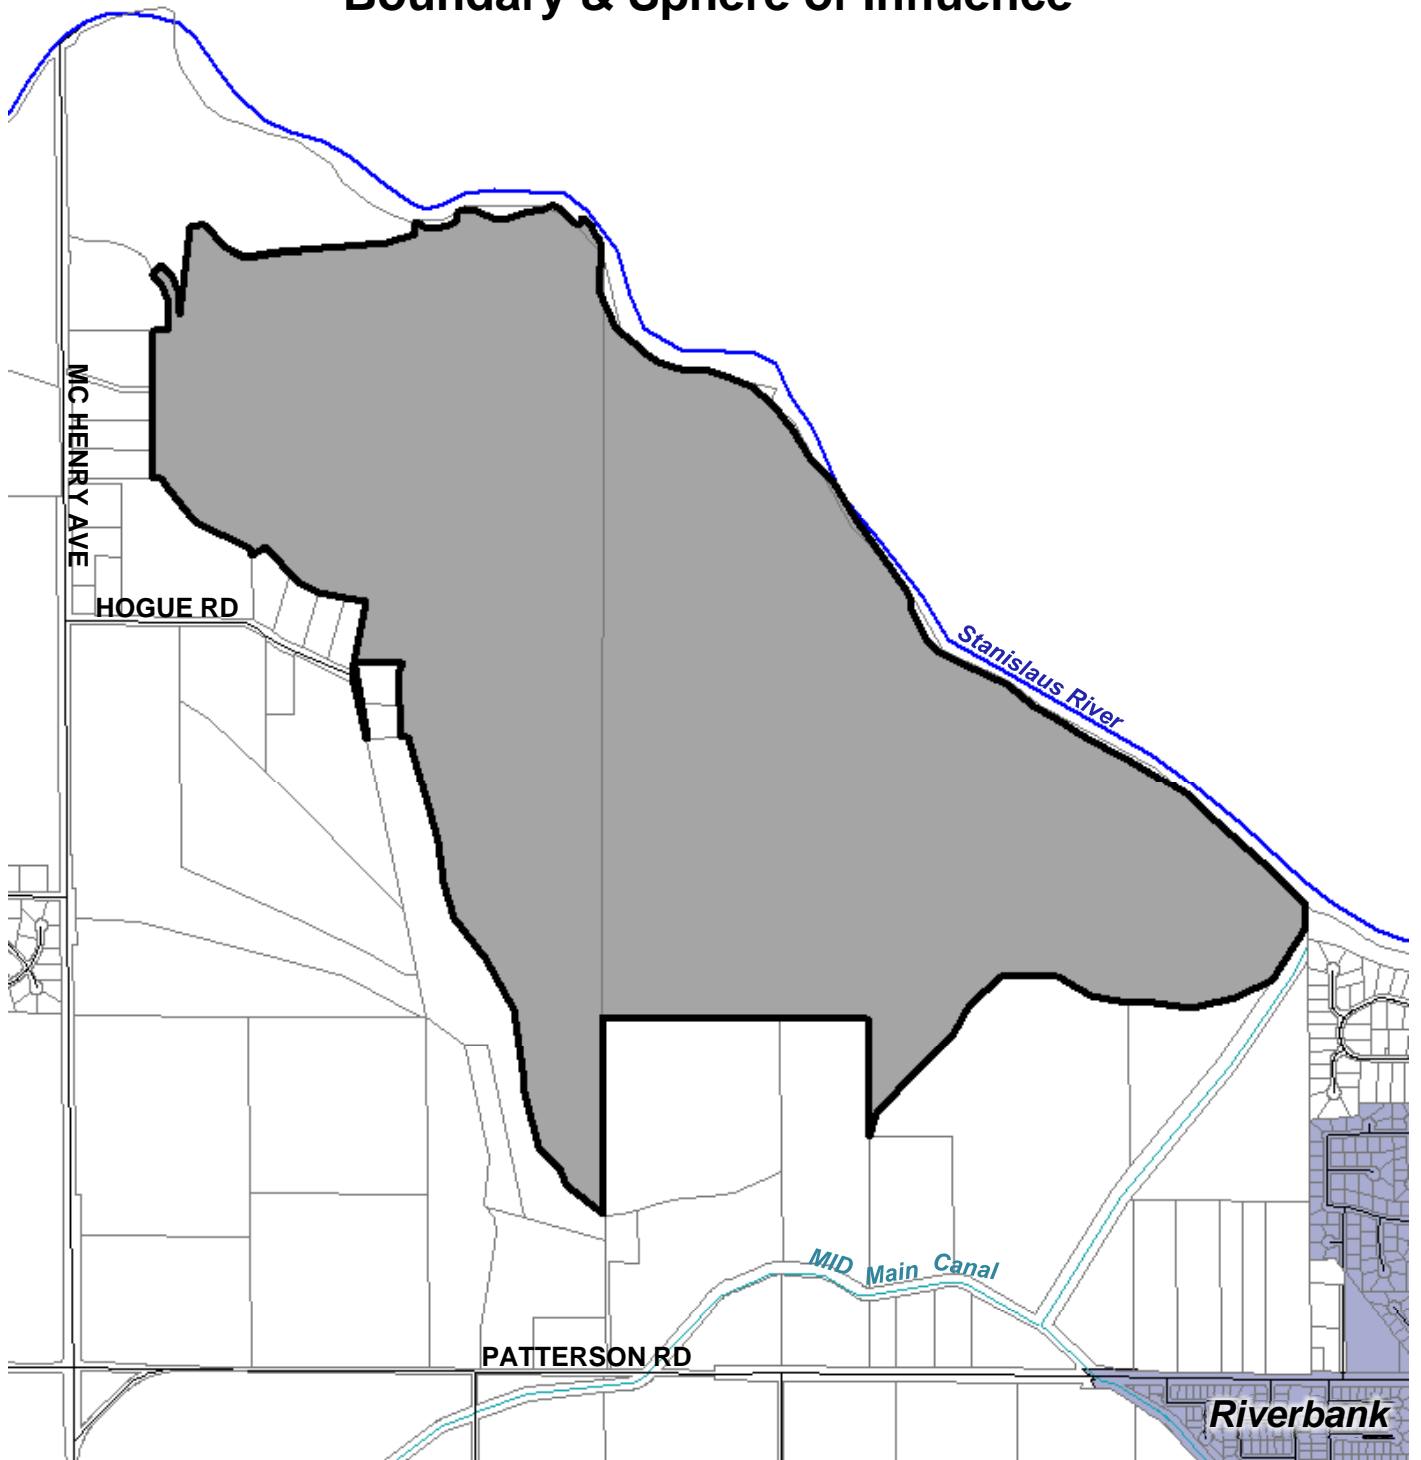

Wendt Ranch Reclamation District

Boundary & Sphere of Influence

-  District Boundary (667+/- acres)
-  District Sphere of Influence (667+/- acres, coterminous with boundary)

Source – LAFCO files, July 2010