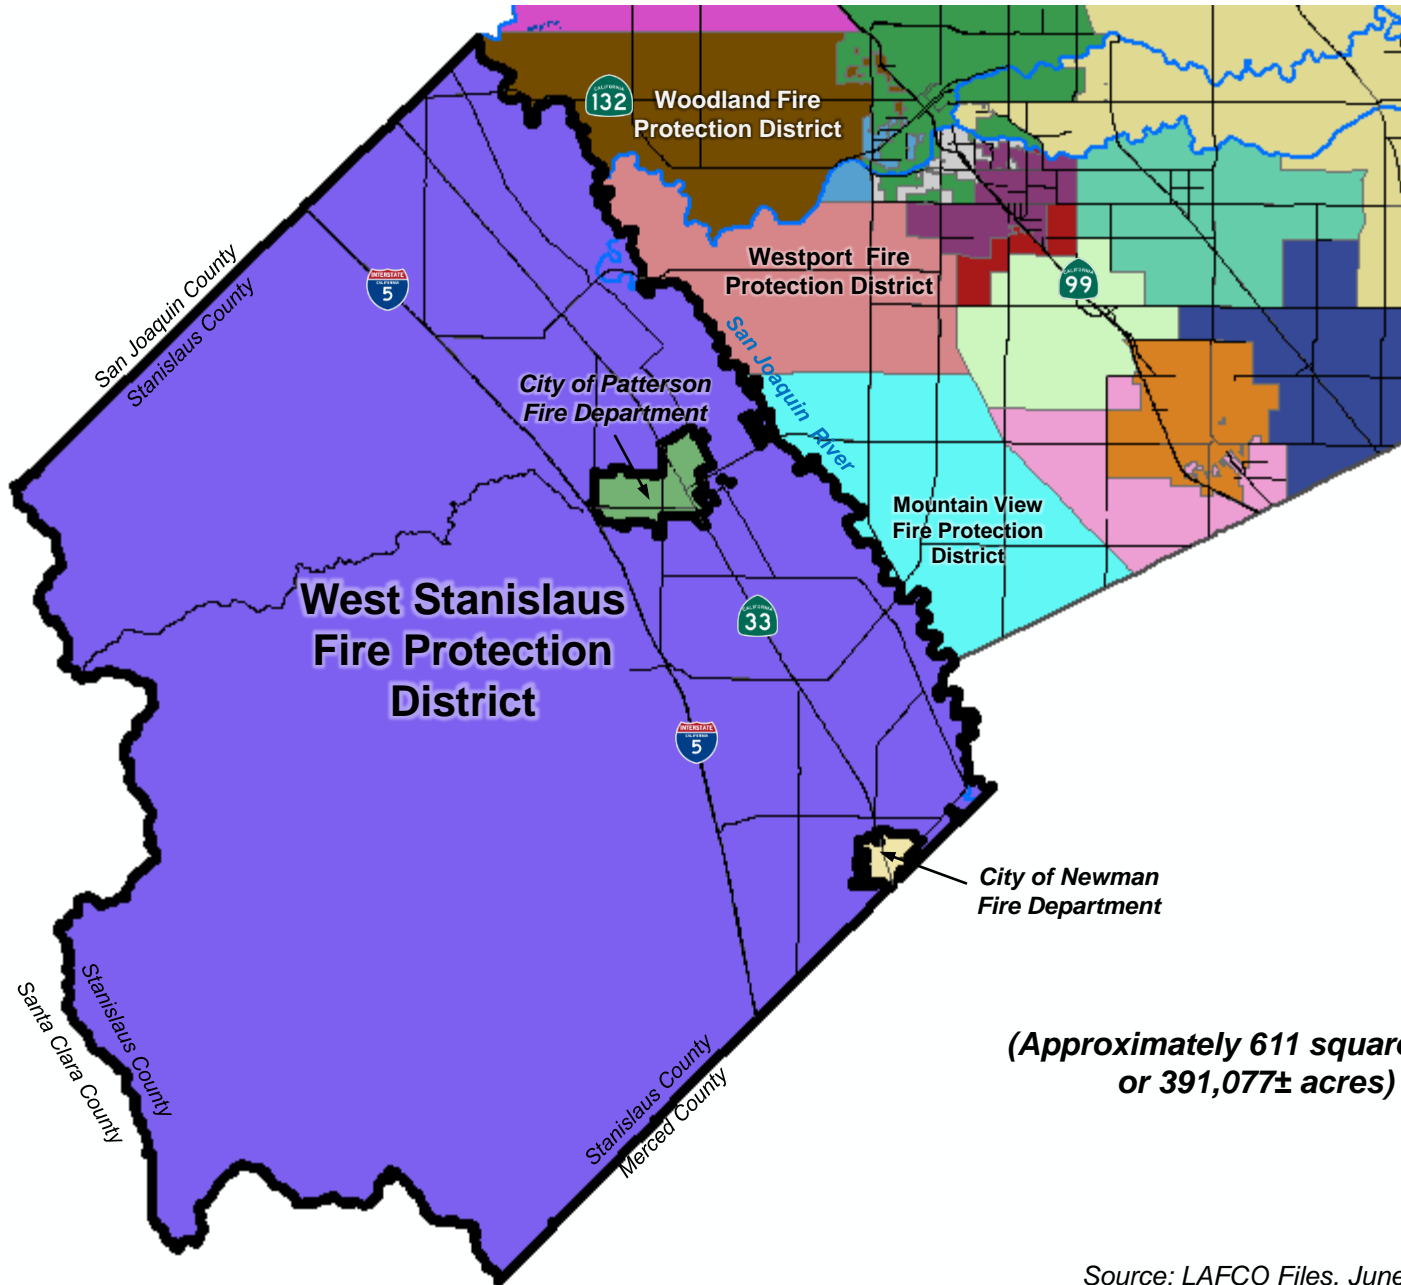

# WEST STANISLAUS FIRE PROTECTION DISTRICT BOUNDARY AND SPHERE OF INFLUENCE

*(Approximately 611 square miles  
or 391,077± acres)*

Source: LAFCO Files, June 2012