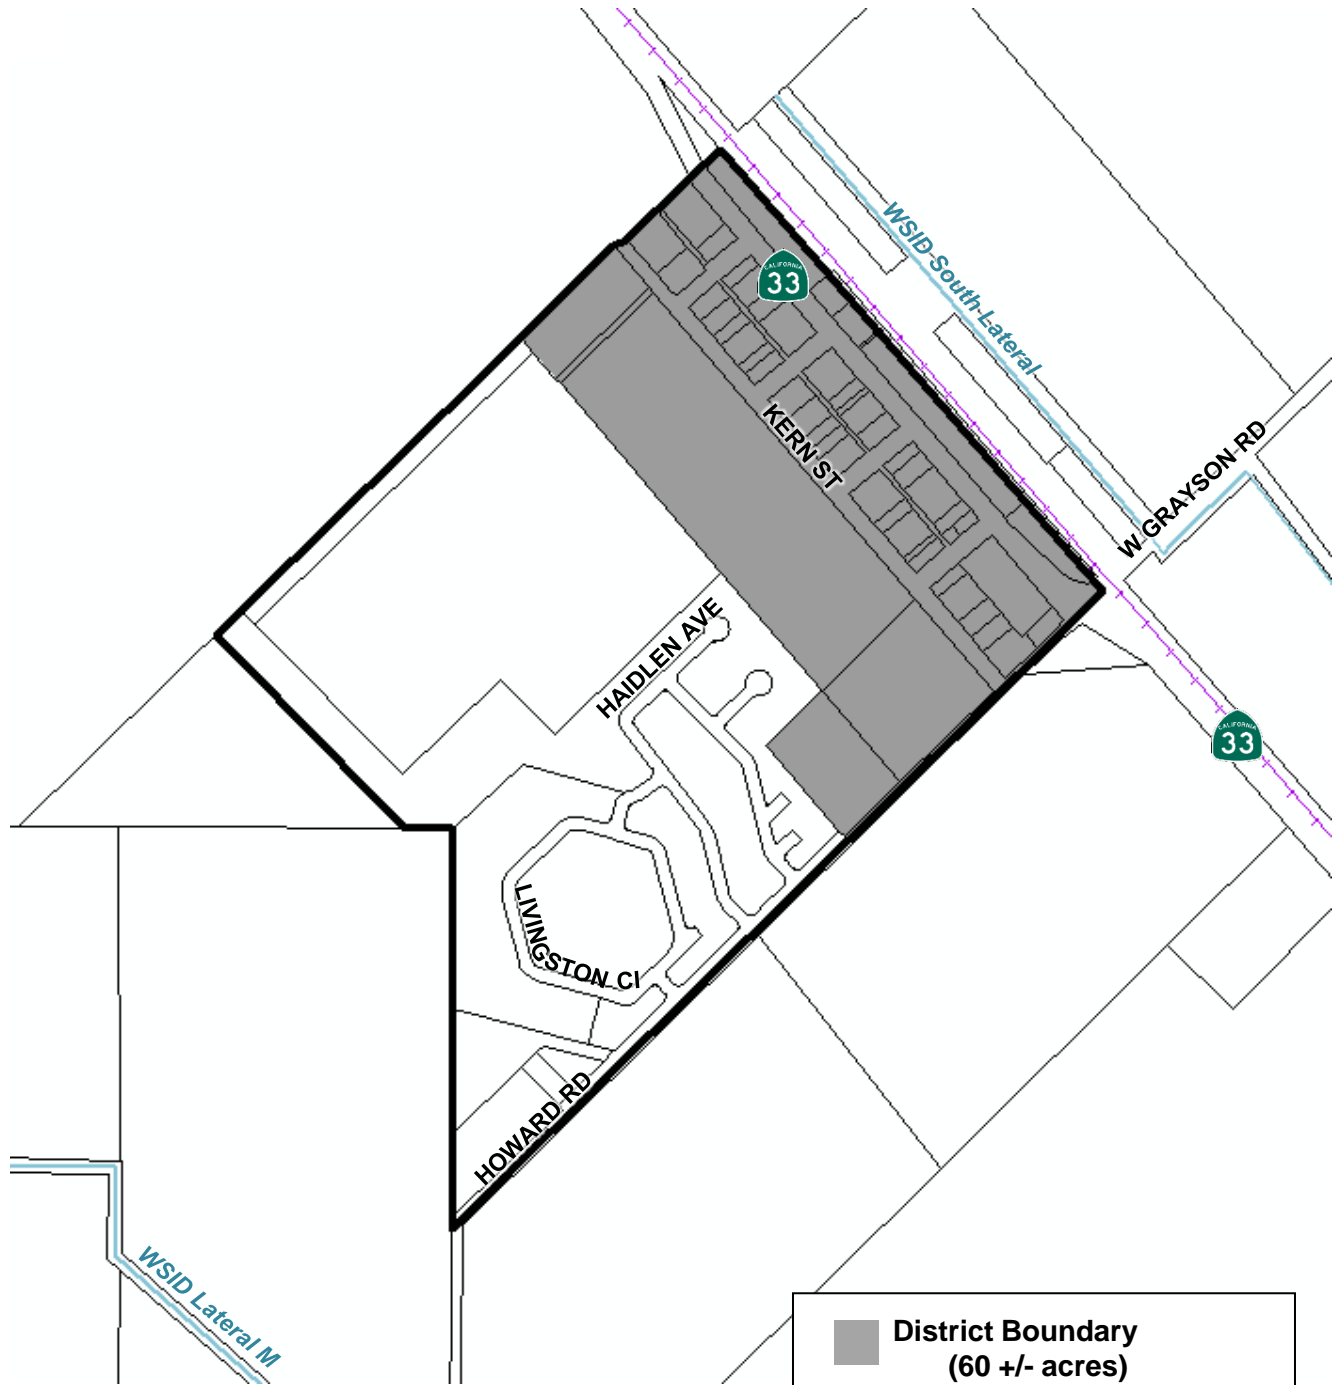

Westley Community Services District Boundary & Sphere of Influence

Source: LAFCO files, August 2014

	District Boundary (60 +/- acres)
	District Sphere of Influence (149 +/- acres)