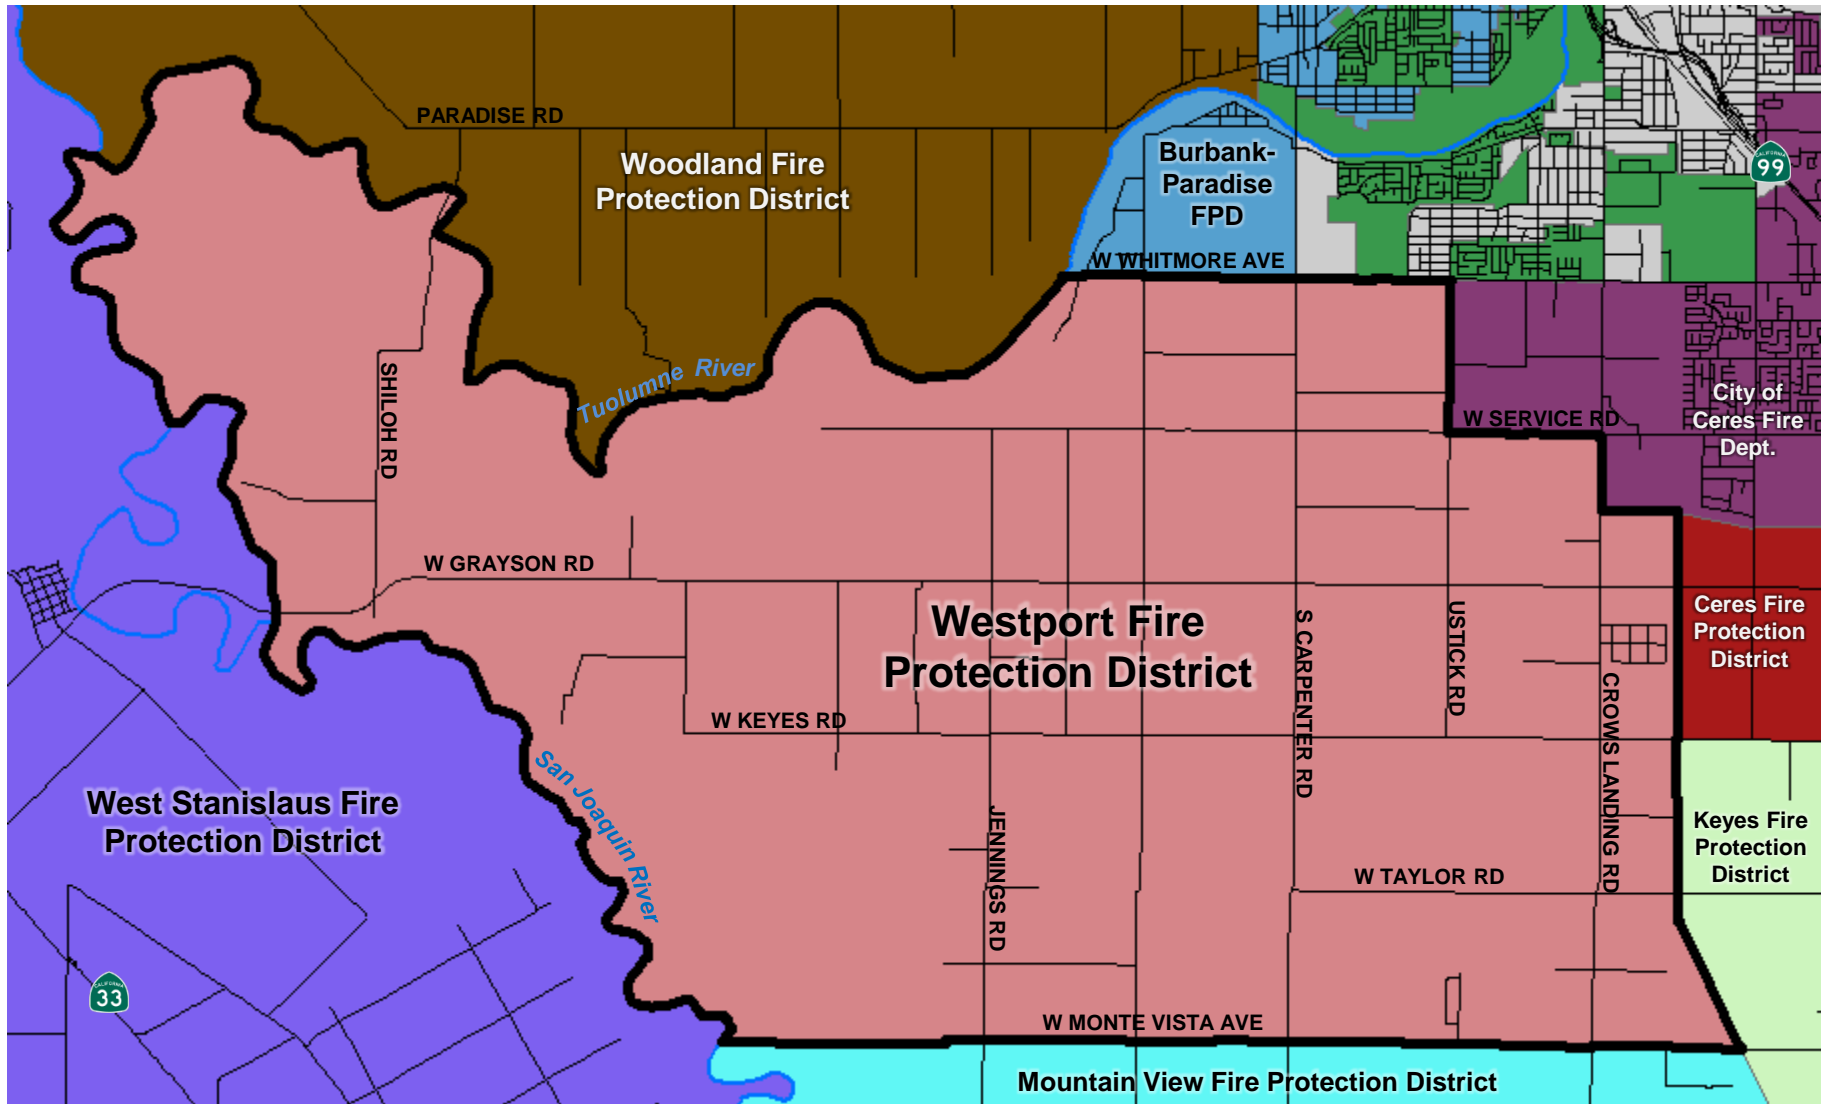

WESTPORT FIRE PROTECTION DISTRICT BOUNDARY AND SPHERE OF INFLUENCE

(Approximately 40.6 square miles or 25,980± acres)

Source: LAFCO Files, June 2012