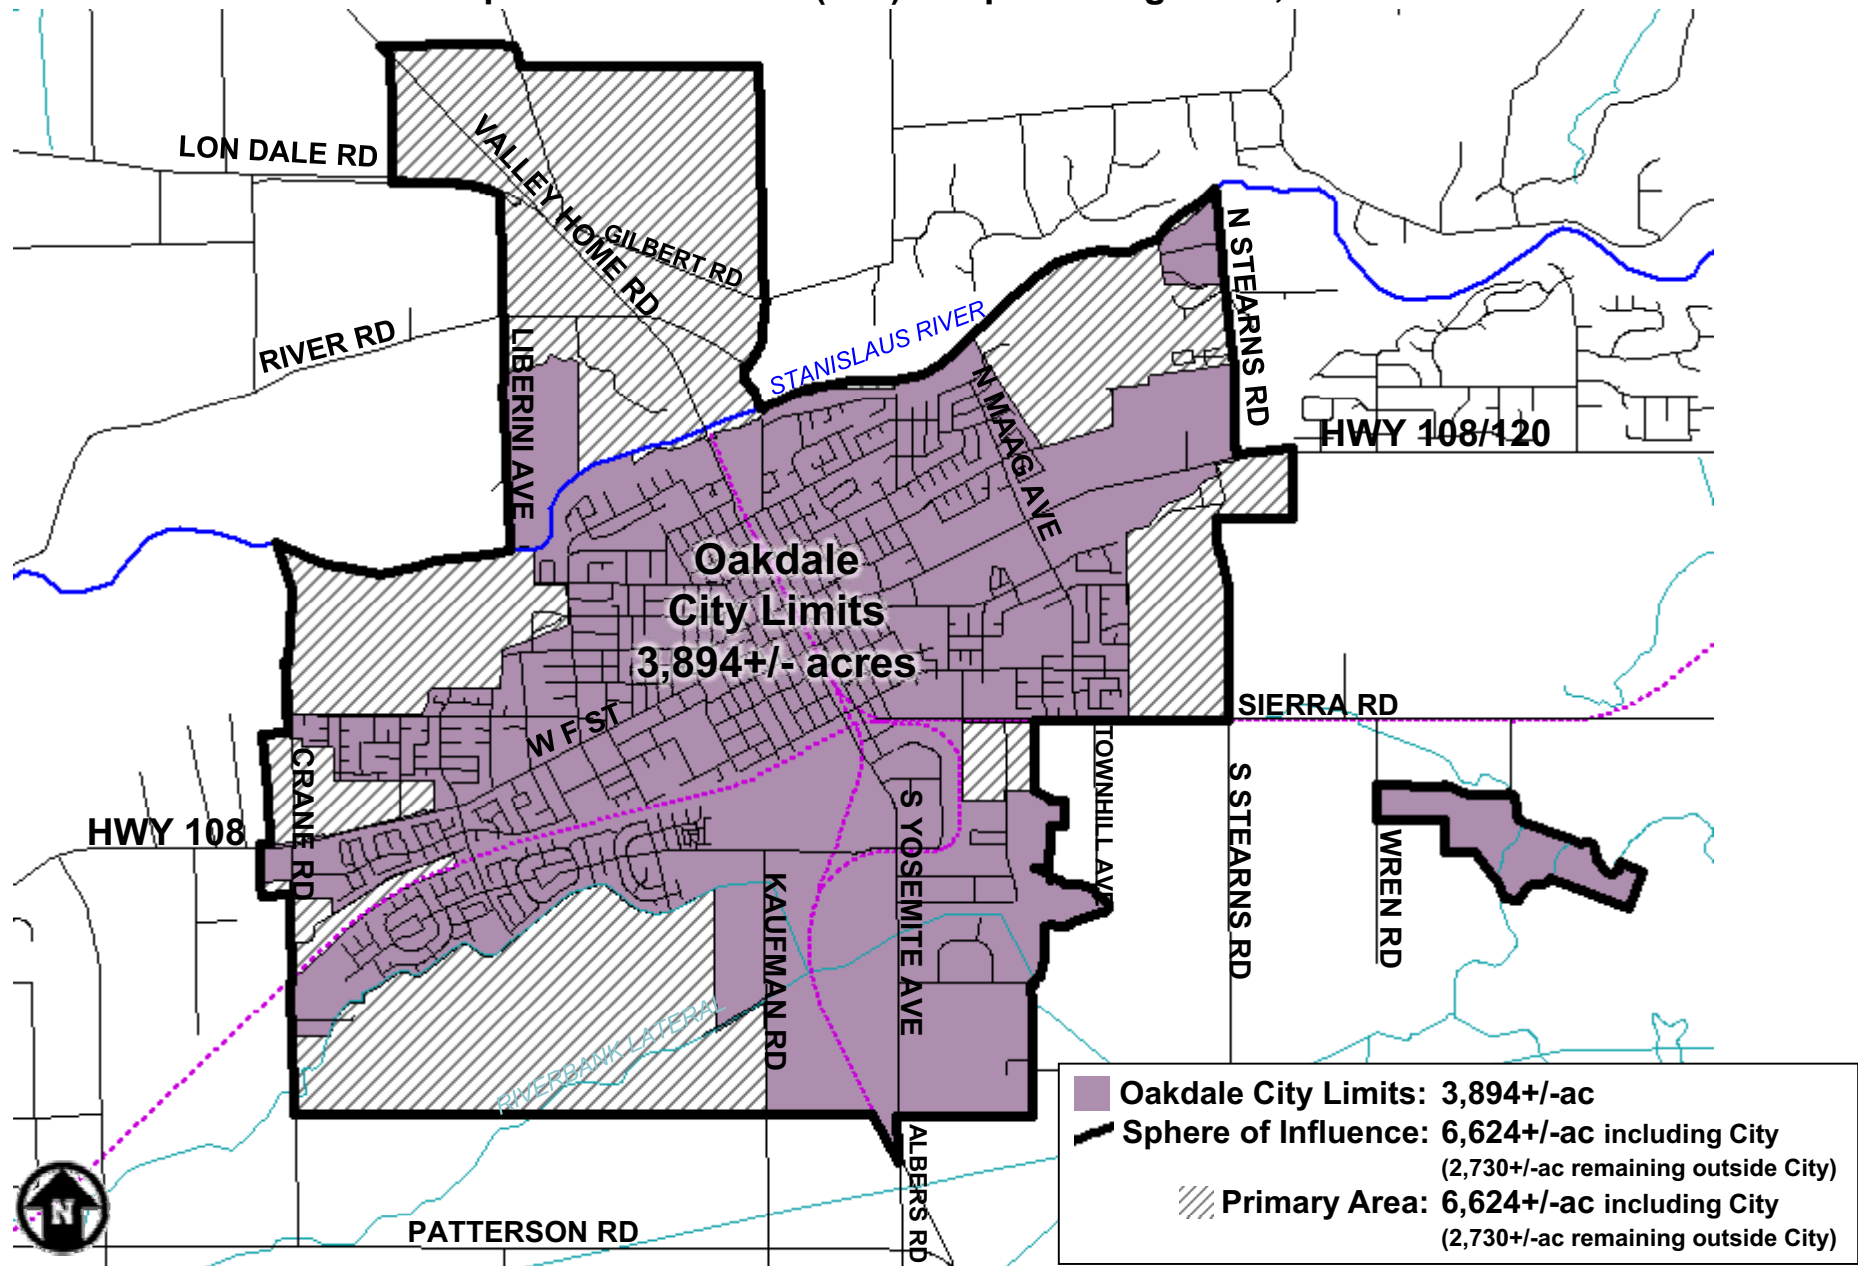

# Oakdale

Sphere of Influence (SOI) Adopted: August 23, 2006

Source: LAFCO Files, County GIS, Dec. 31, 2009