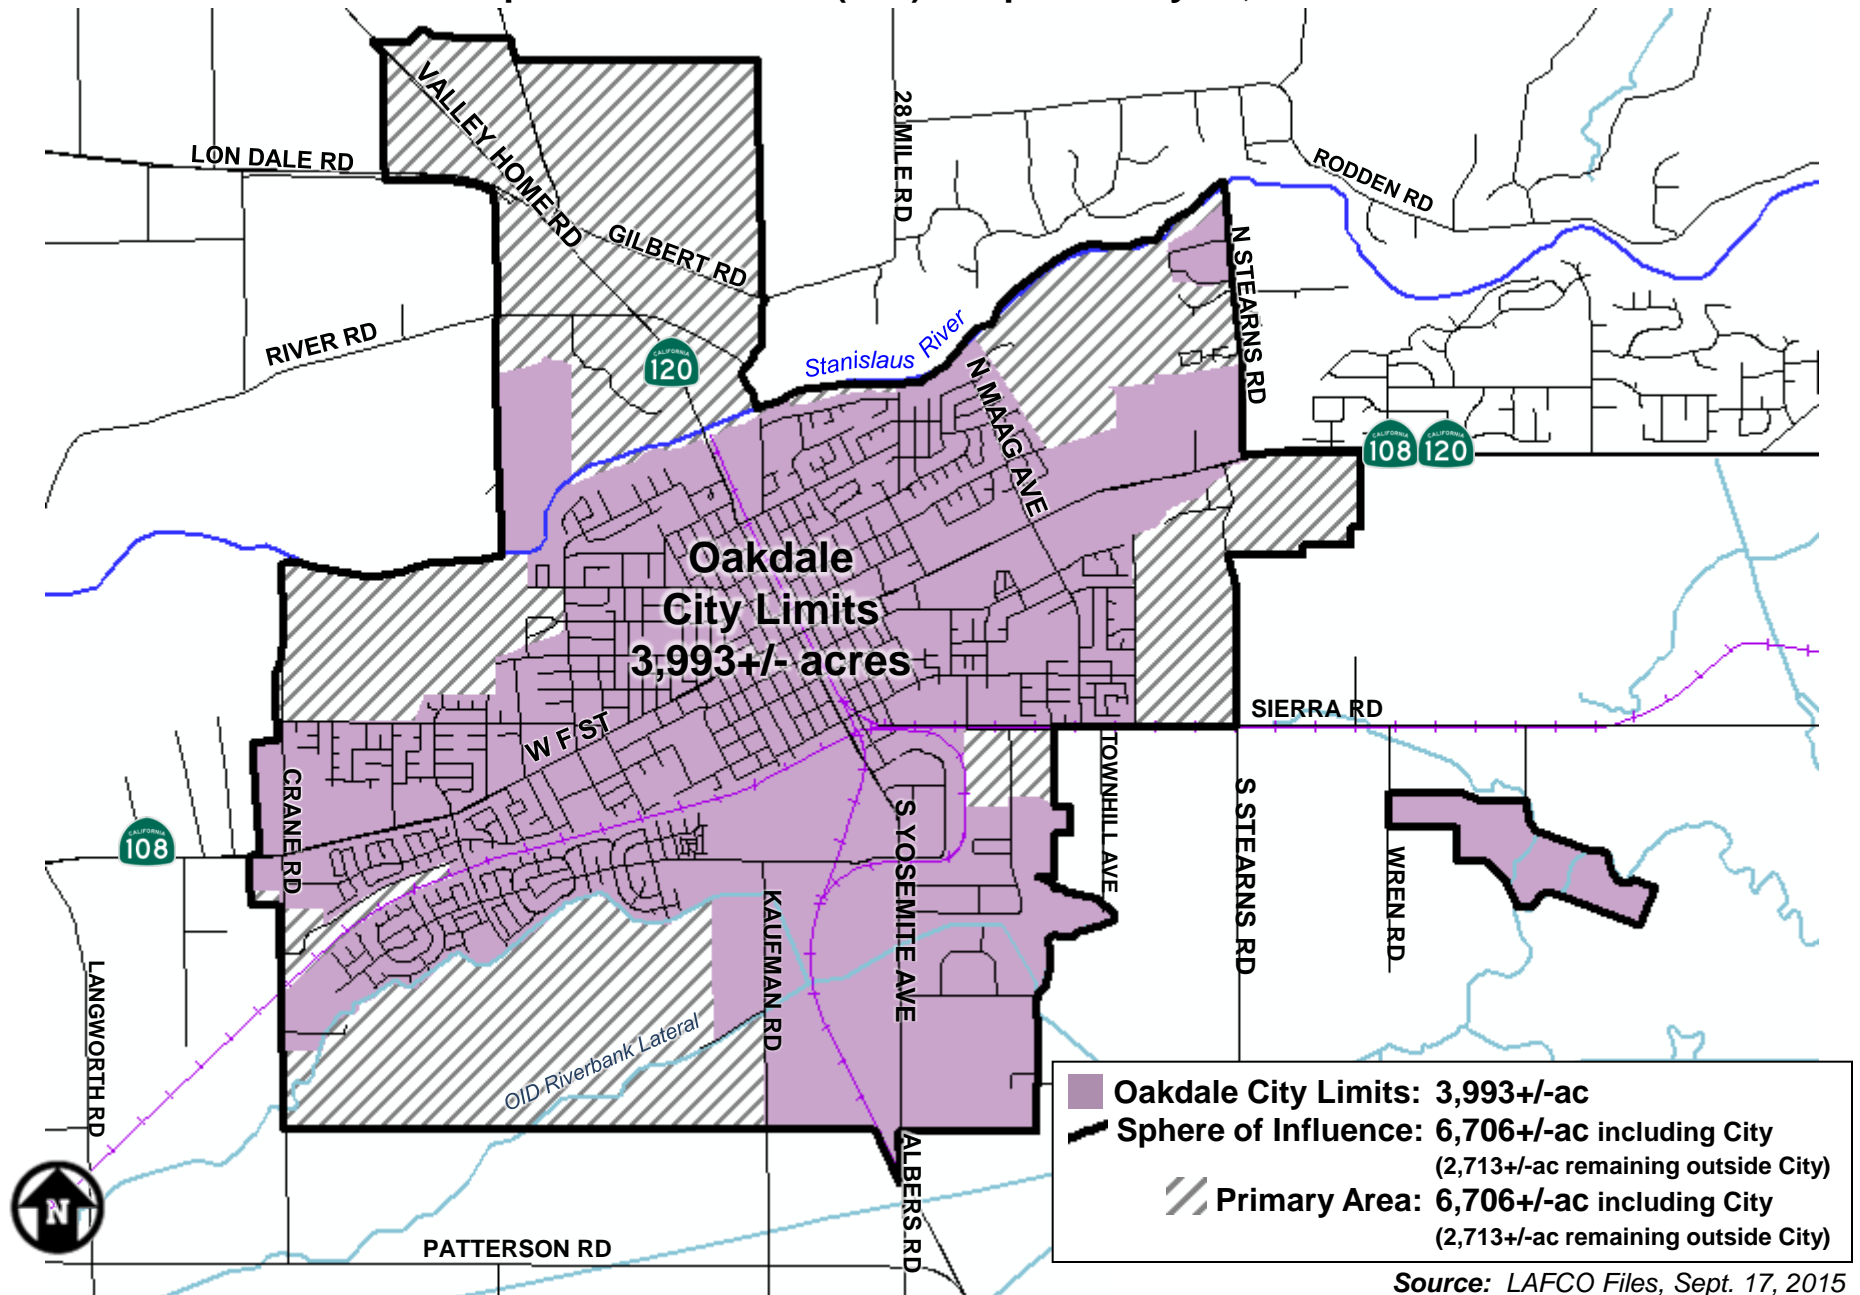

Oakdale

Sphere of Influence (SOI) Adopted: July 22, 2015

Source: LAFCO Files, Sept. 17, 2015