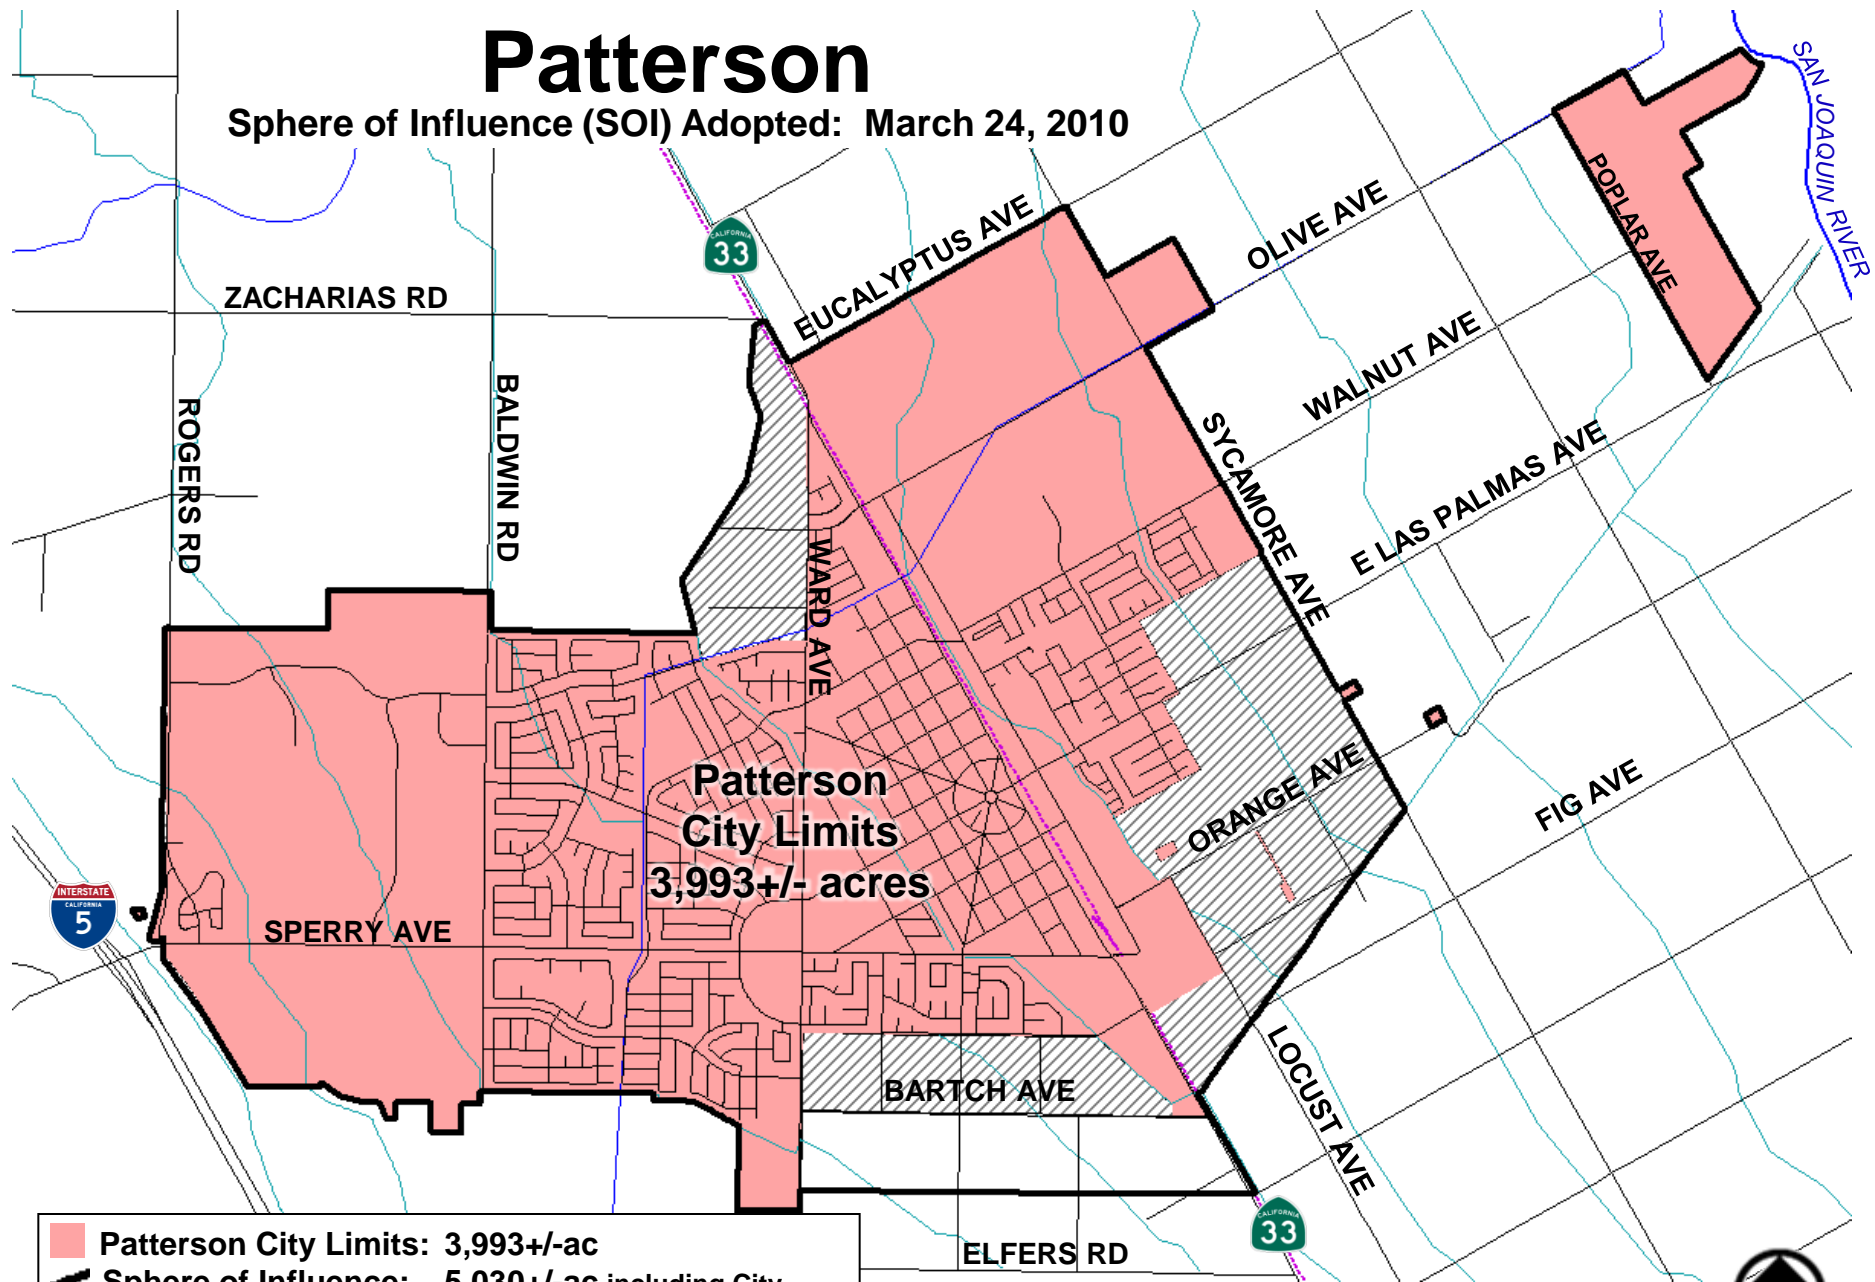

# Patterson

Sphere of Influence (SOI) Adopted: March 24, 2010

	<b>Patterson City Limits:</b> 3,993+/-ac
	<b>Sphere of Influence:</b> 5,030+/-ac including City (1,037+/-ac remaining outside City)
	<b>Primary Area:</b> 4,818+/-ac including City (825+/-ac remaining outside City)

Source: LAFCO Files, County GIS, Dec. 31, 2011