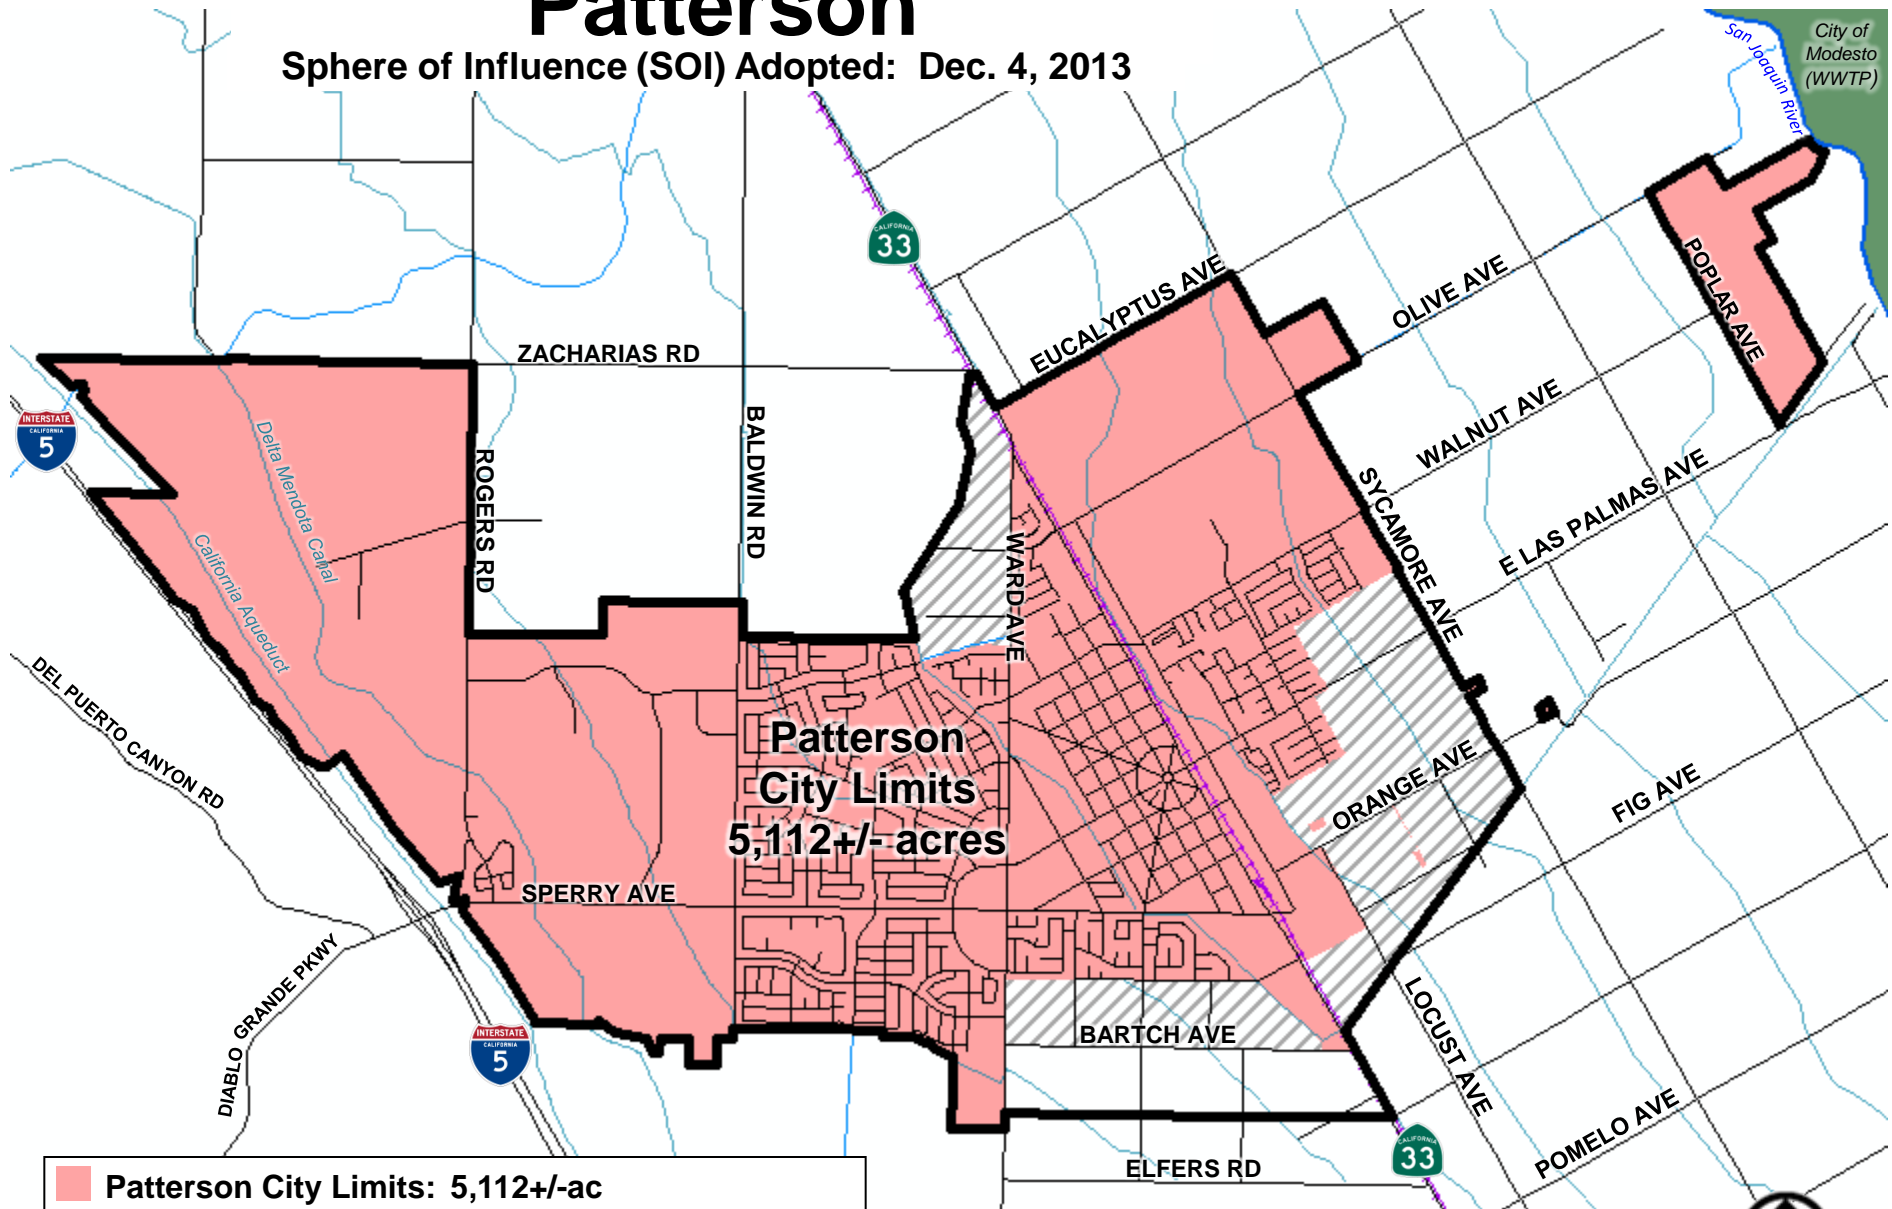

Patterson

Sphere of Influence (SOI) Adopted: Dec. 4, 2013

	Patterson City Limits: 5,112+/-ac
	Sphere of Influence: 6,149+/-ac including City (1,037+/-ac remaining outside City)
	Primary Area: 5,937+/-ac including City (825+/-ac remaining outside City)