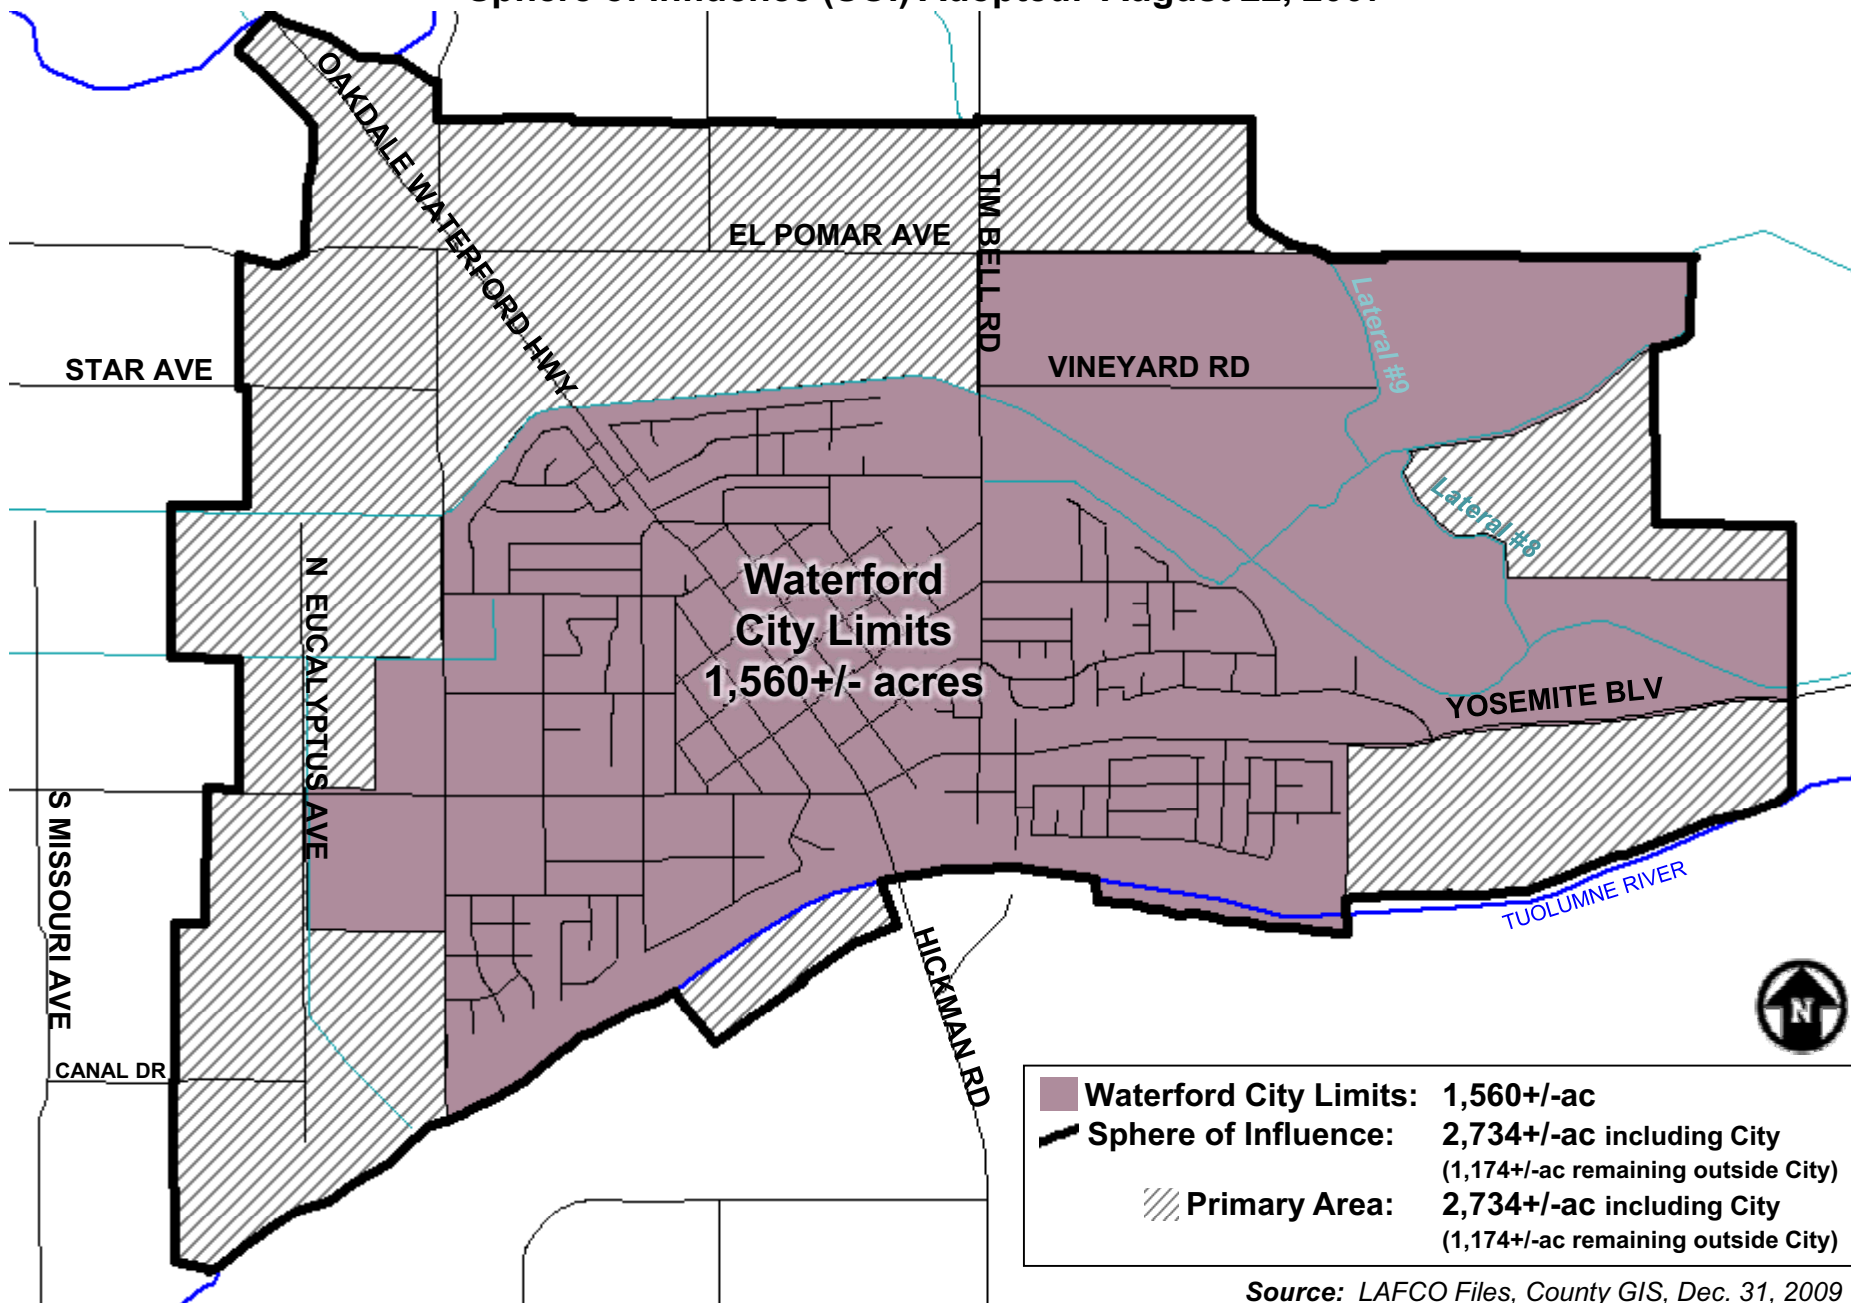

# Waterford

Sphere of Influence (SOI) Adopted: August 22, 2007

Source: LAFCO Files, County GIS, Dec. 31, 2009