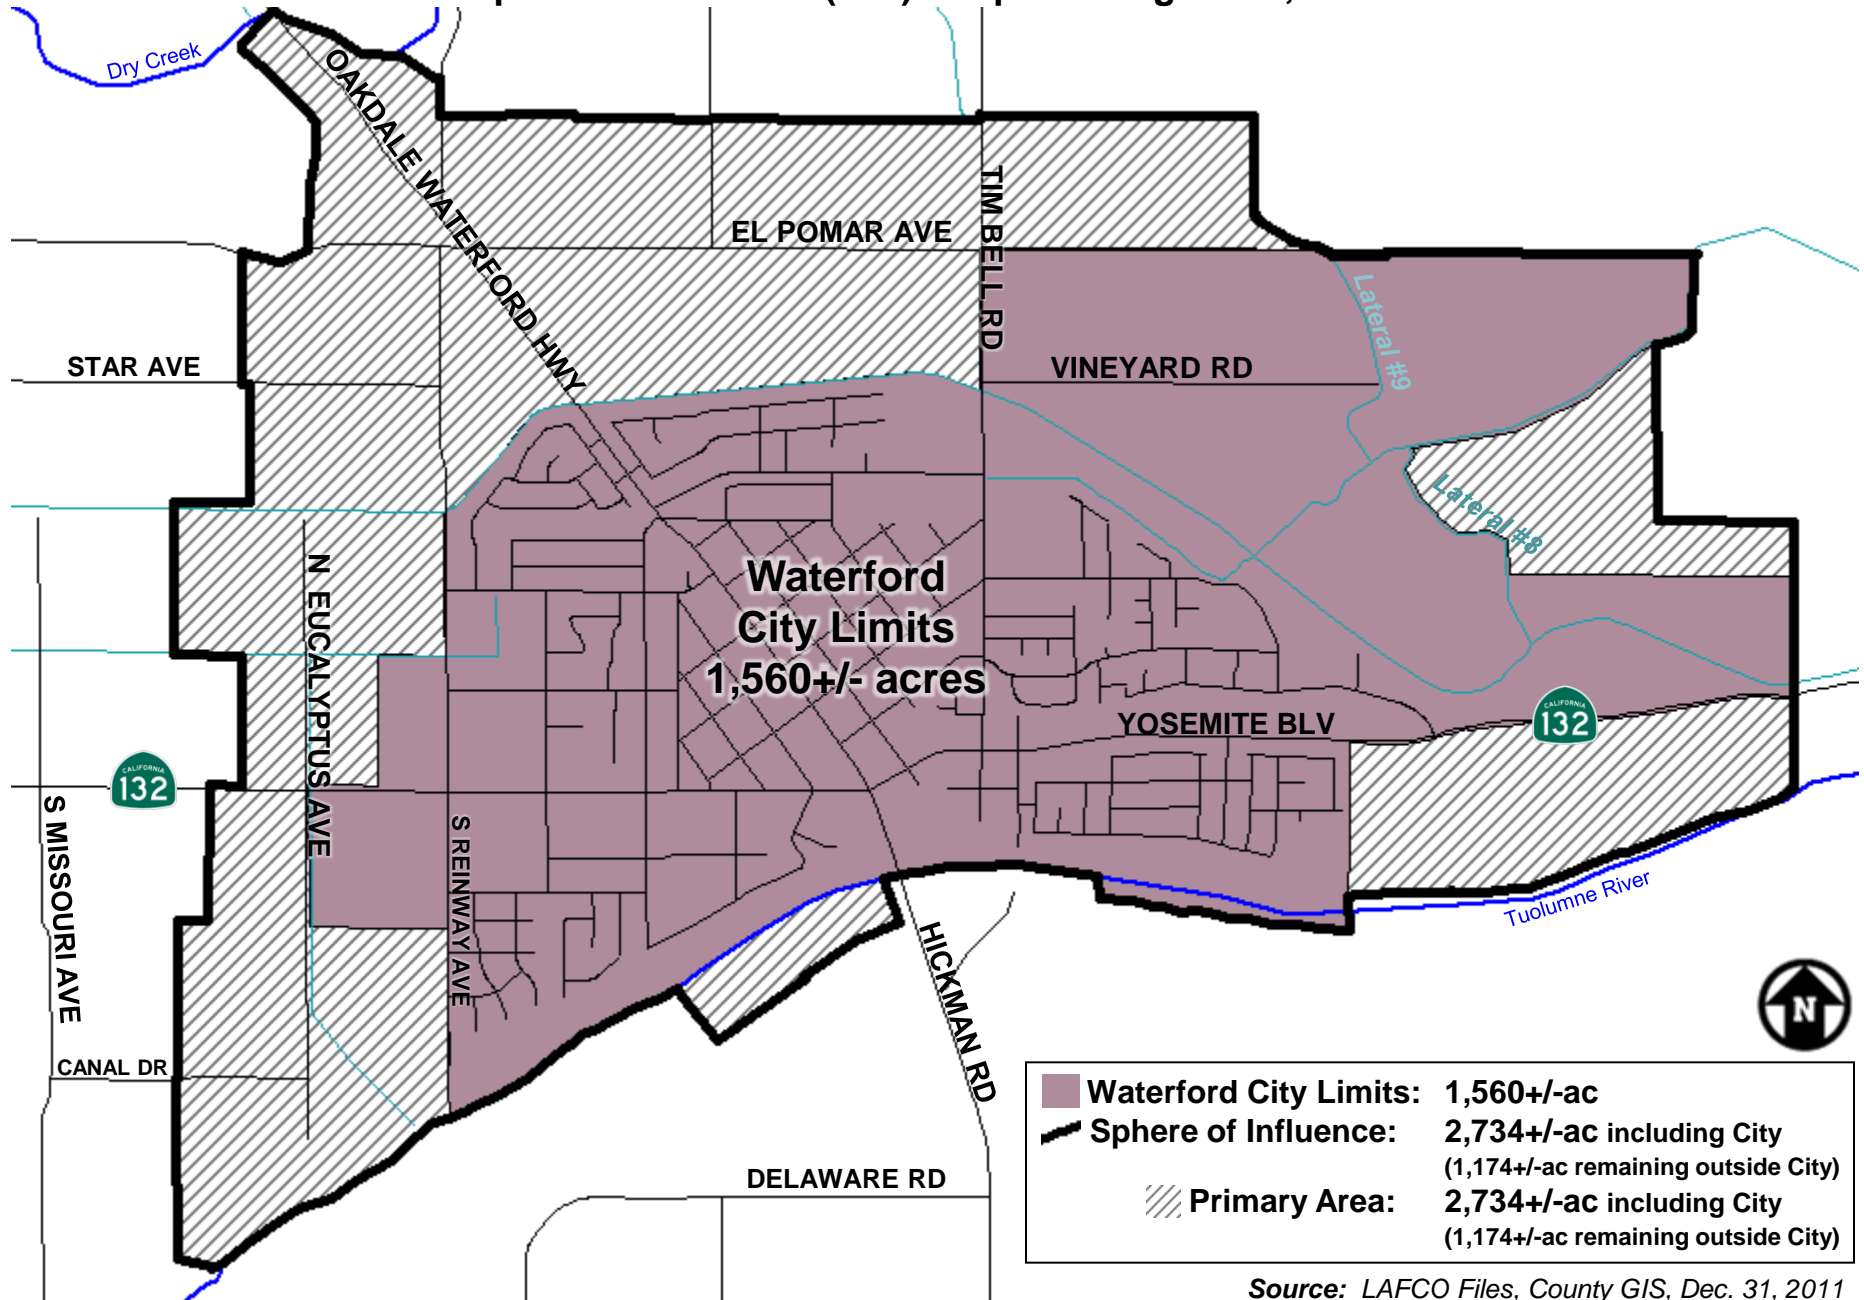

Waterford

Sphere of Influence (SOI) Adopted: August 22, 2007

Source: LAFCO Files, County GIS, Dec. 31, 2011