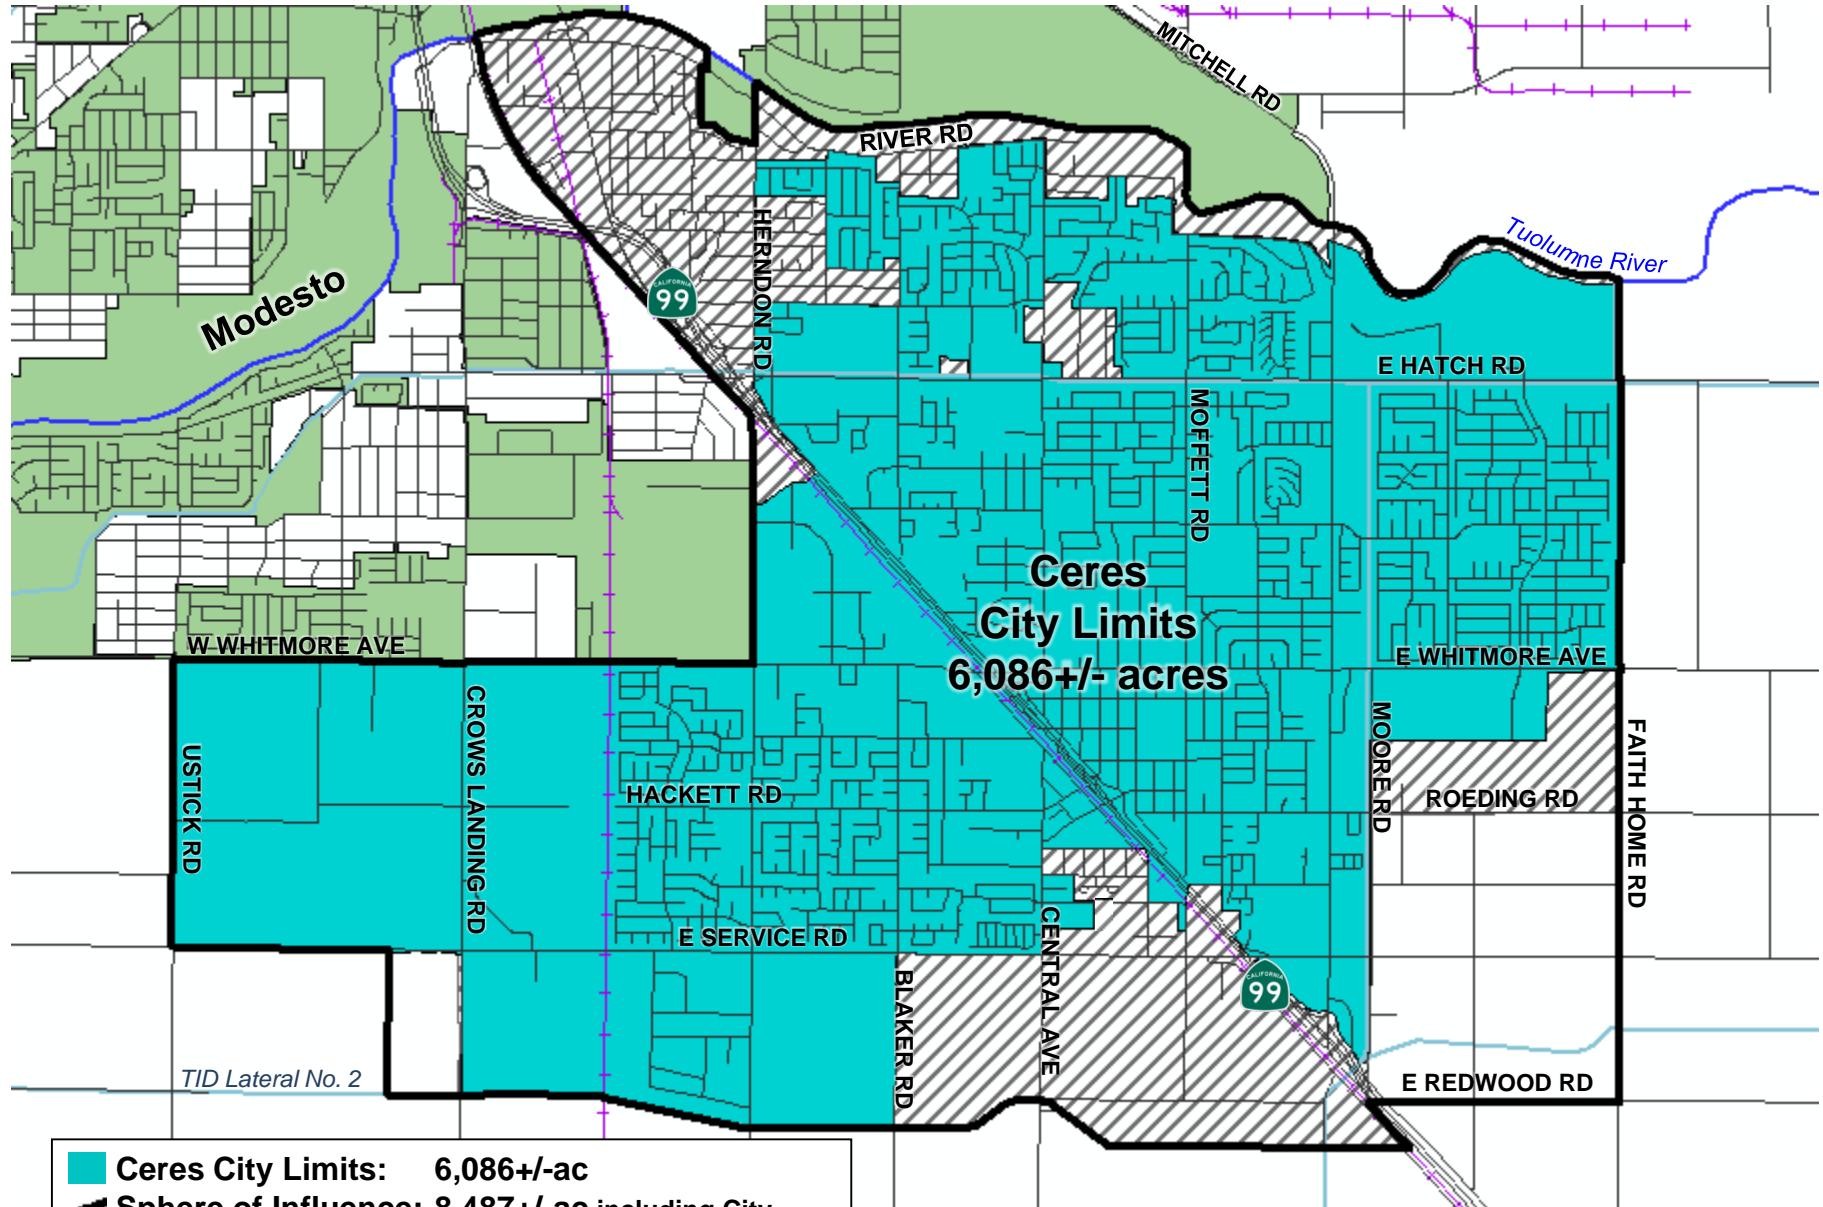

Ceres

Sphere of Influence (SOI) Adopted: February 22, 2012

	Ceres City Limits: 6,086+/-ac
	Sphere of Influence: 8,487+/-ac including City (2,401+/-ac remaining outside City)
	Primary Area: 7,849+/-ac including City (1,763+/-ac remaining outside City)

Source: LAFCO Files, July 2019