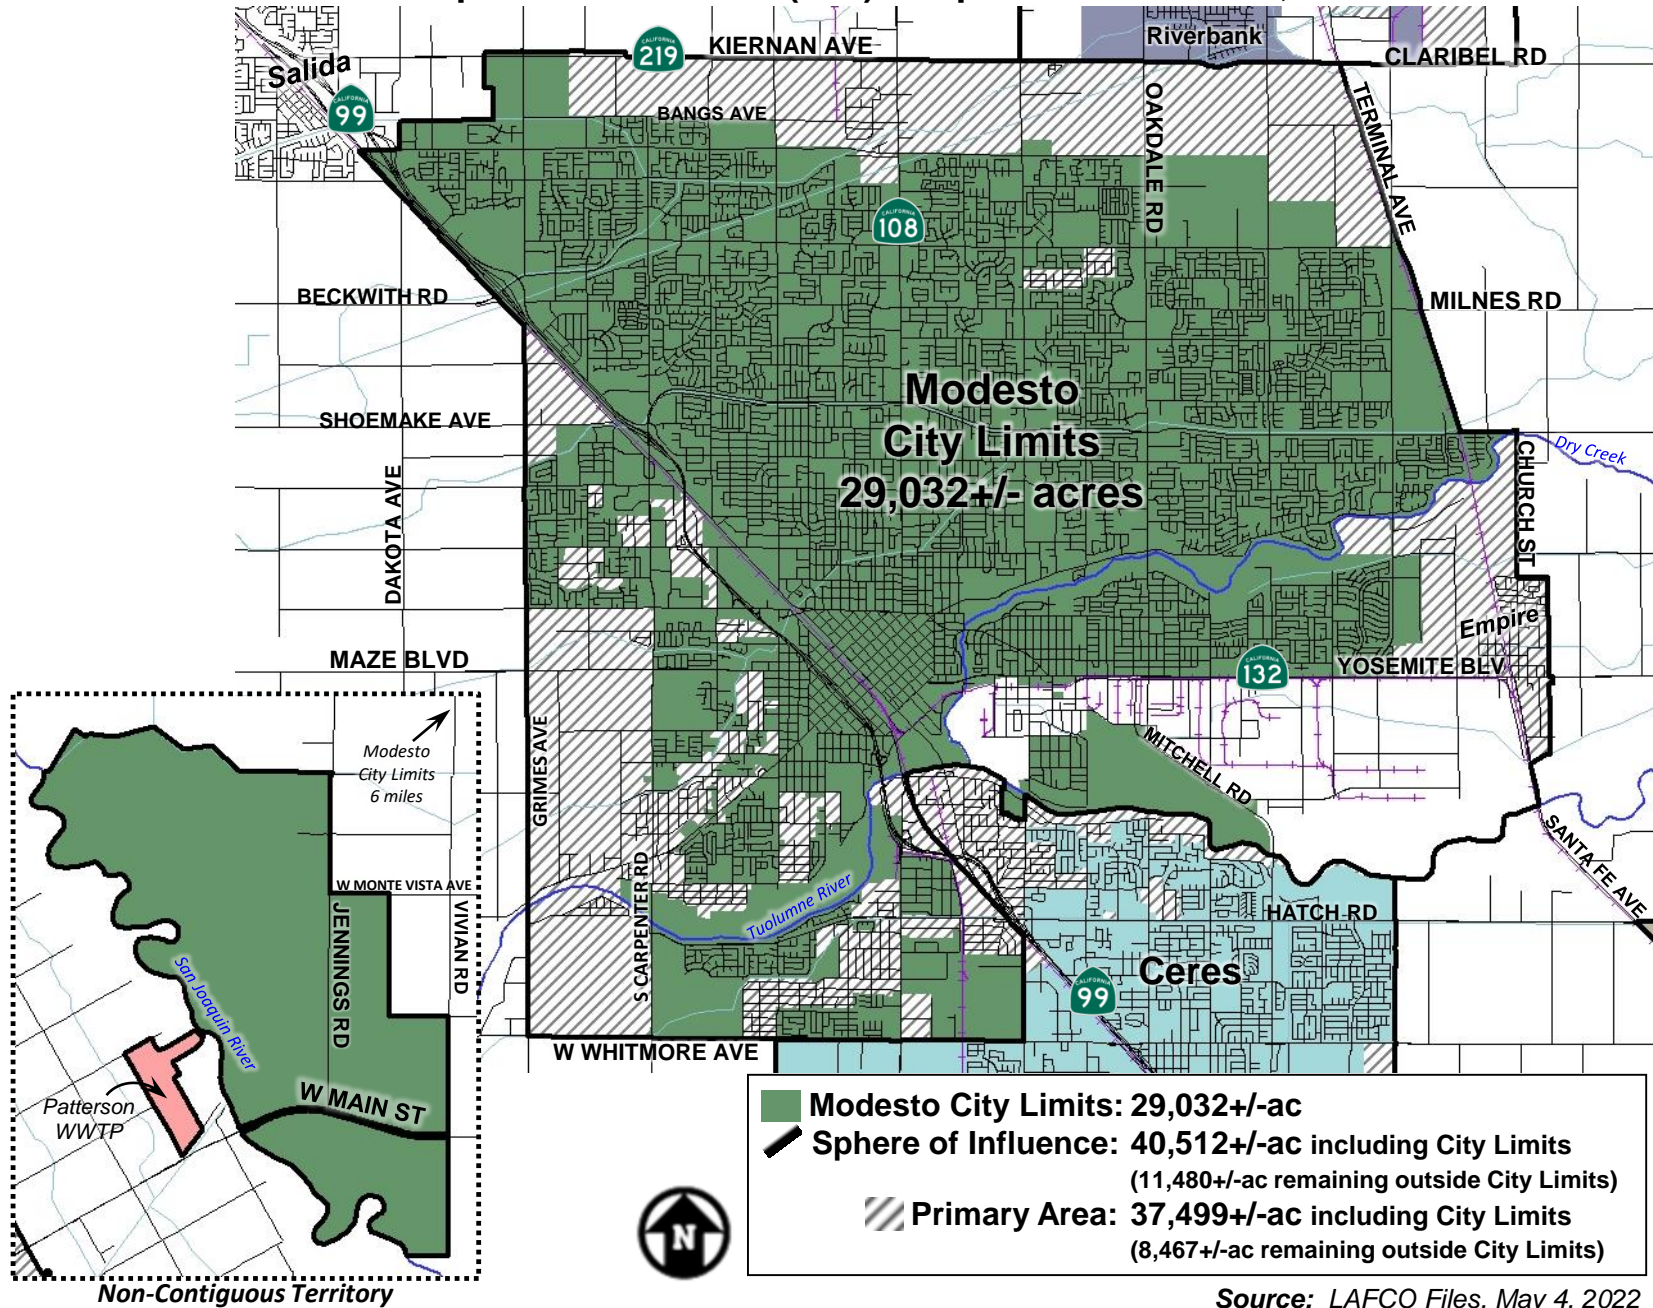

Modesto

Sphere of Influence (SOI) Adopted: December 1, 2010

Source: LAFCO Files, May 4, 2022