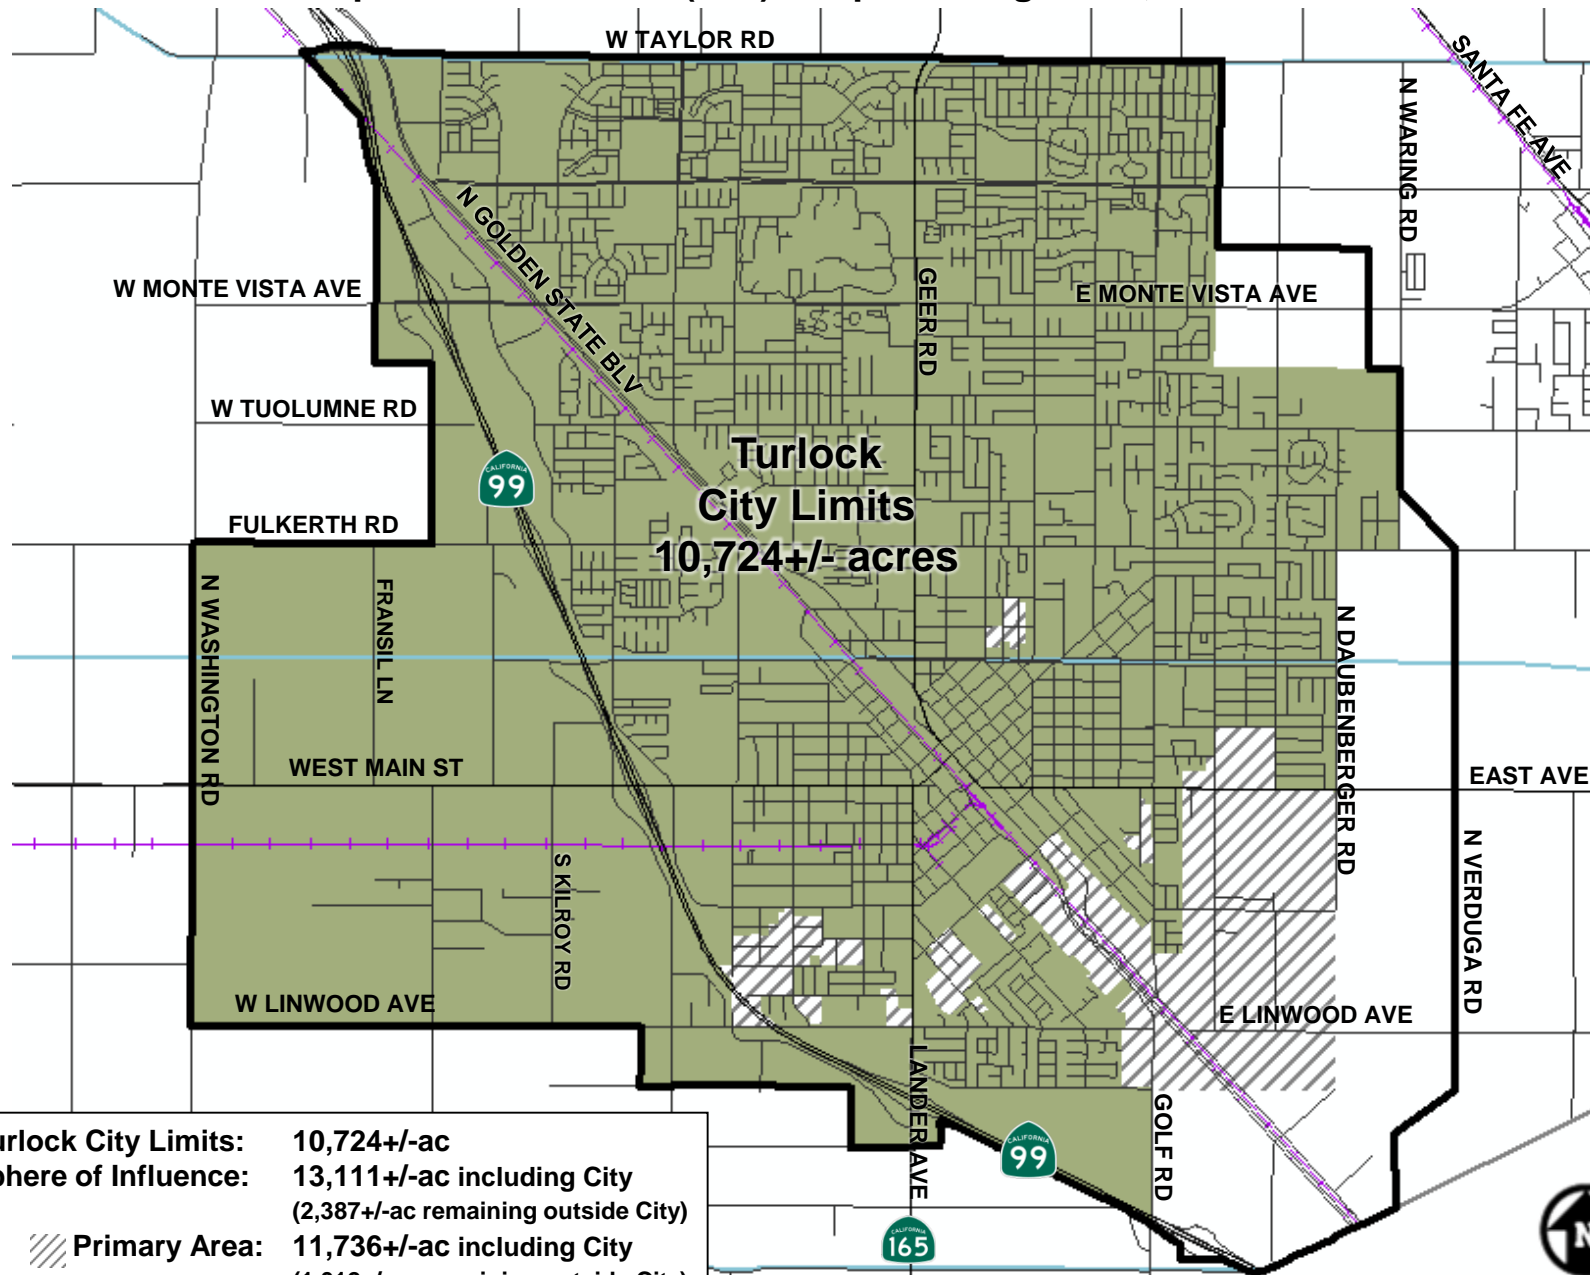

# Turlock

Sphere of Influence (SOI) Adopted: August 28, 2019

Source: LAFCO Files, Oct. 2019